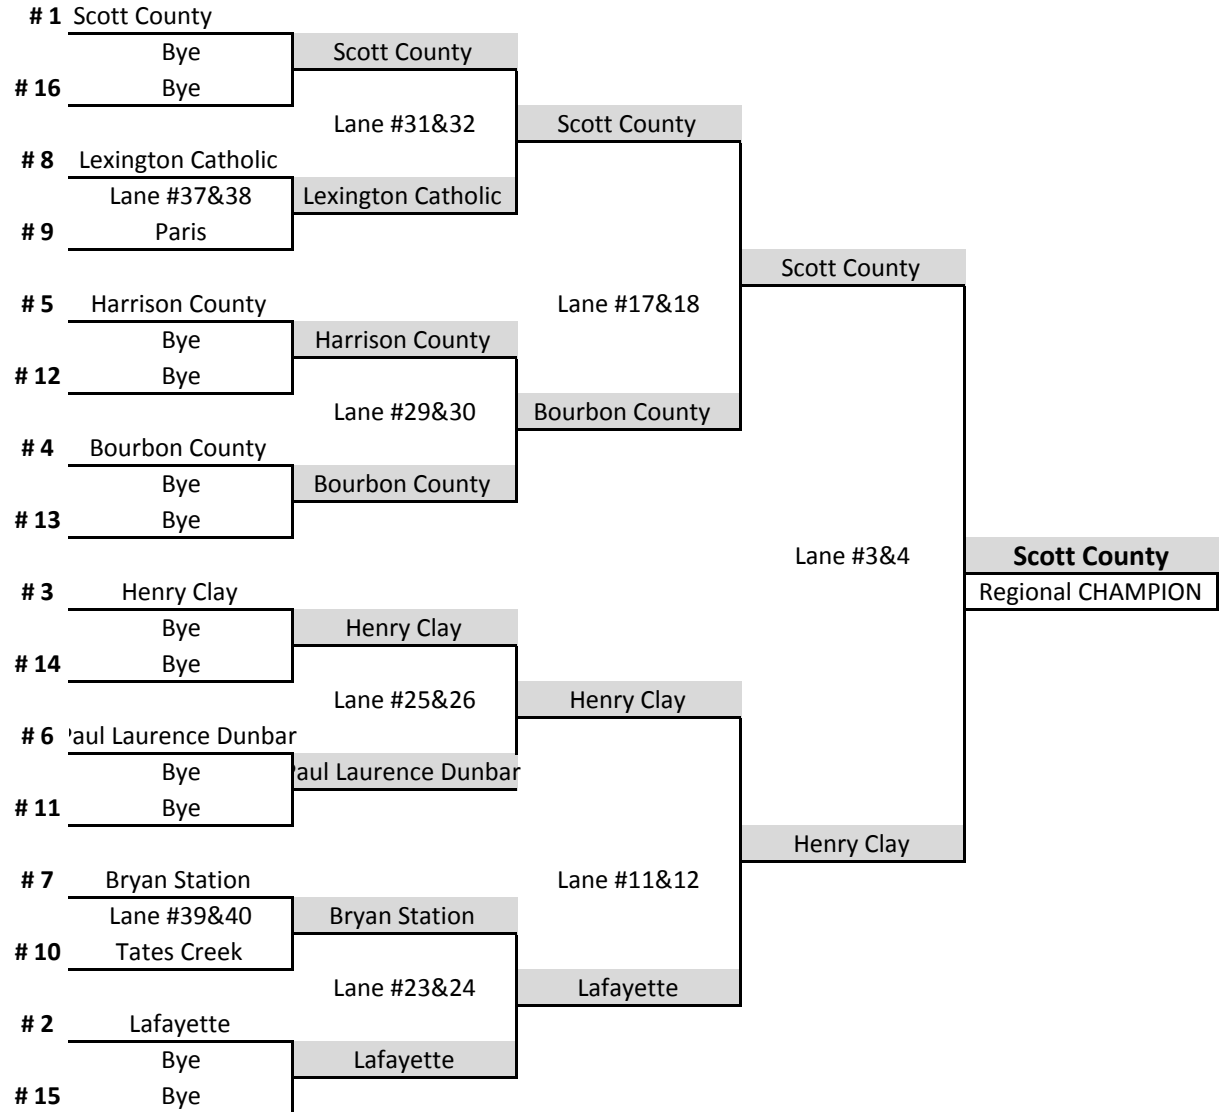

Singles Step Bracket

Region:

7

Date:

2/1/2014

Boys:

Boys Team Championship Bracket

Region: 7

Date: 2/1/2014

Boys	School	Left Lane	Right Lane	Total
1	Scott County	711	566	1277
2	Lafayette	682	568	1250
3	Henry Clay	636	550	1186
4	Bourbon County	634	540	1174
5	Harrison County	582	567	1149
6	Paul Laurence Dunbar	631	471	1102
7	Bryan Station	568	518	1086
8	Lexington Catholic	531	527	1058
9	Paris	448	495	943
10	Tates Creek	434	415	849
11	Bye			0
12	Bye			0
13	Bye			0
14	Bye			0
15	Bye			0
16	Bye			0