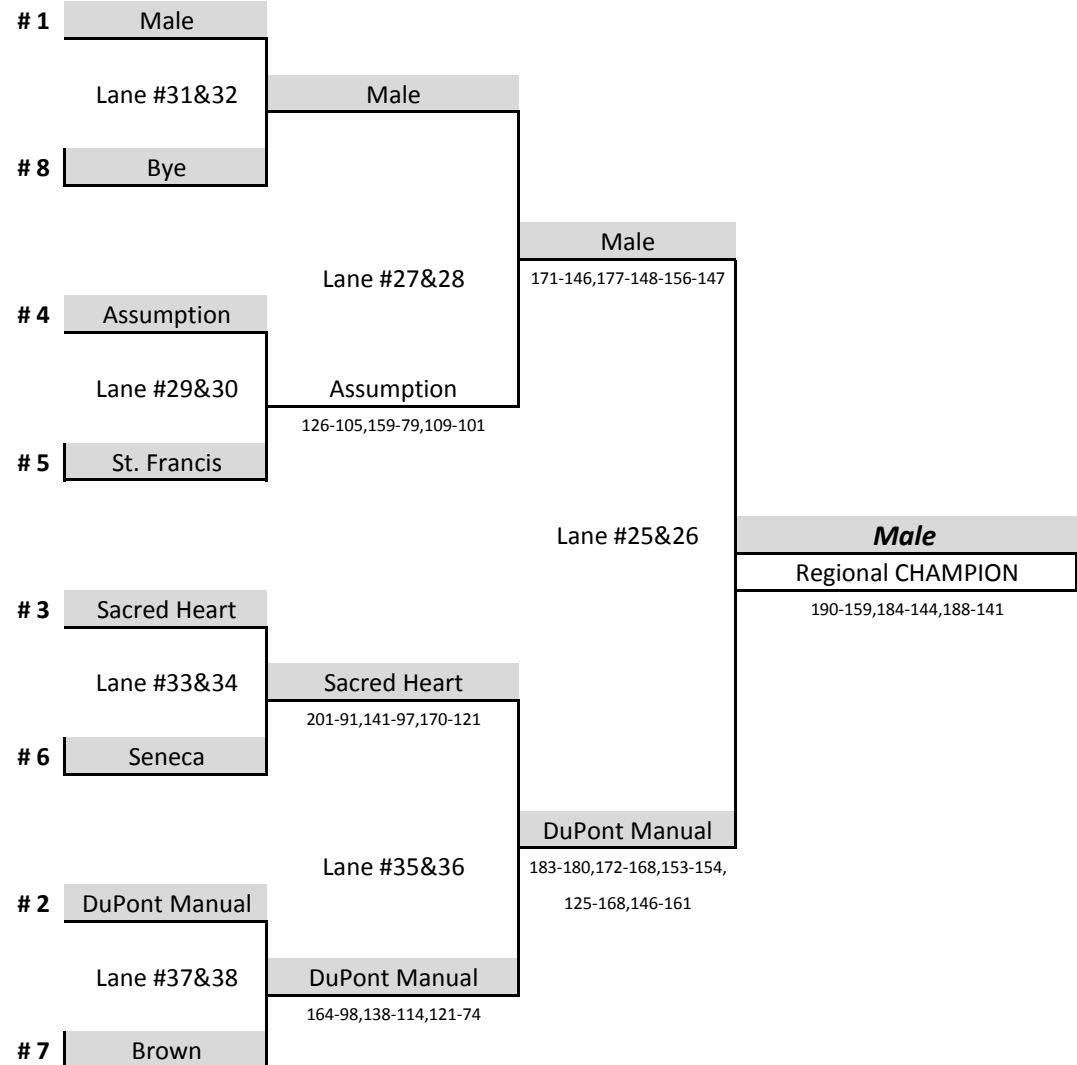

Girls Team Championship Bracket

Region: **4**

4

1/31/2015

<u>Girls</u>	<u>School</u>	<u>Team 1</u>	<u>Team 2</u>	<u>Total</u>
1	Male	573	409	982
2	DuPont Manual	482	384	866
3	Sacred Heart	415	434	849
4	Assumption	386	428	814
5	St. Francis	324	343	667
6	Seneca	296	280	576
7	Brown	295	221	516
8	Bye	0	0	0