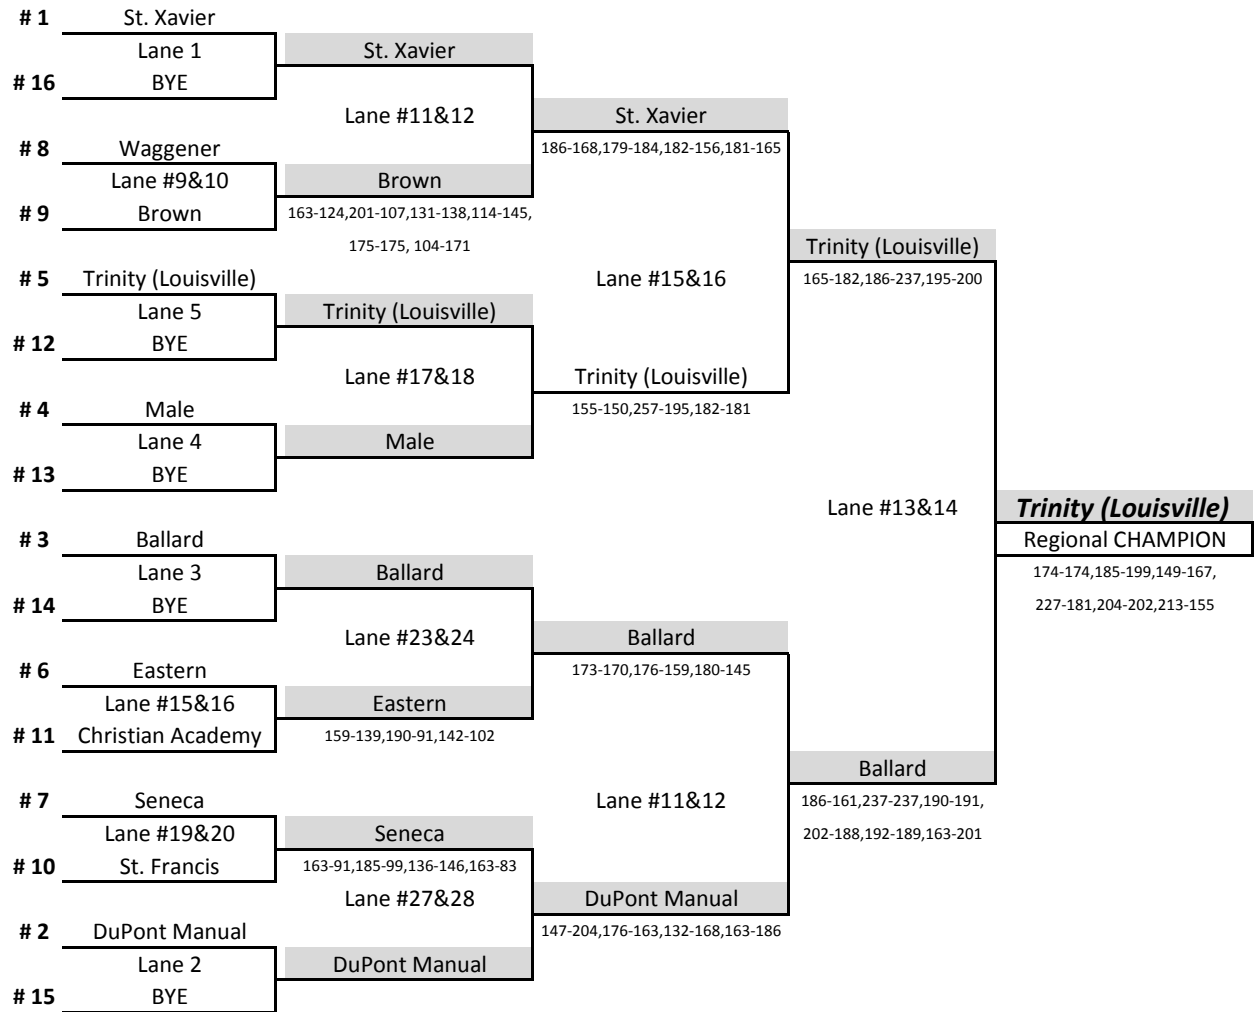

Boys Team Championship Bracket

Region: 4

Date: 1/31/2015

Boys	School	Team 1	Team 2	Total
1	St. Xavier	669	633	1302
2	DuPont Manual	641	578	1219
3	Ballard	563	590	1153
4	Male	501	570	1071
5	Trinity (Louisville)	564	496	1060
6	Eastern	487	460	947
7	Seneca	421	500	921
8	Waggener	505	352	857
9	Brown	493	235	728
10	St. Francis	405	228	633
11	Christian Academy	320	298	618
12	BYE			0
13	BYE			0
14	BYE			0
15	BYE			0
16	BYE			0

Singles Step Bracket

Region: 4

Date: 1/27 & 1/28

Boys:

Site:

Ten Pin Bowling Alley - Louisville, KY