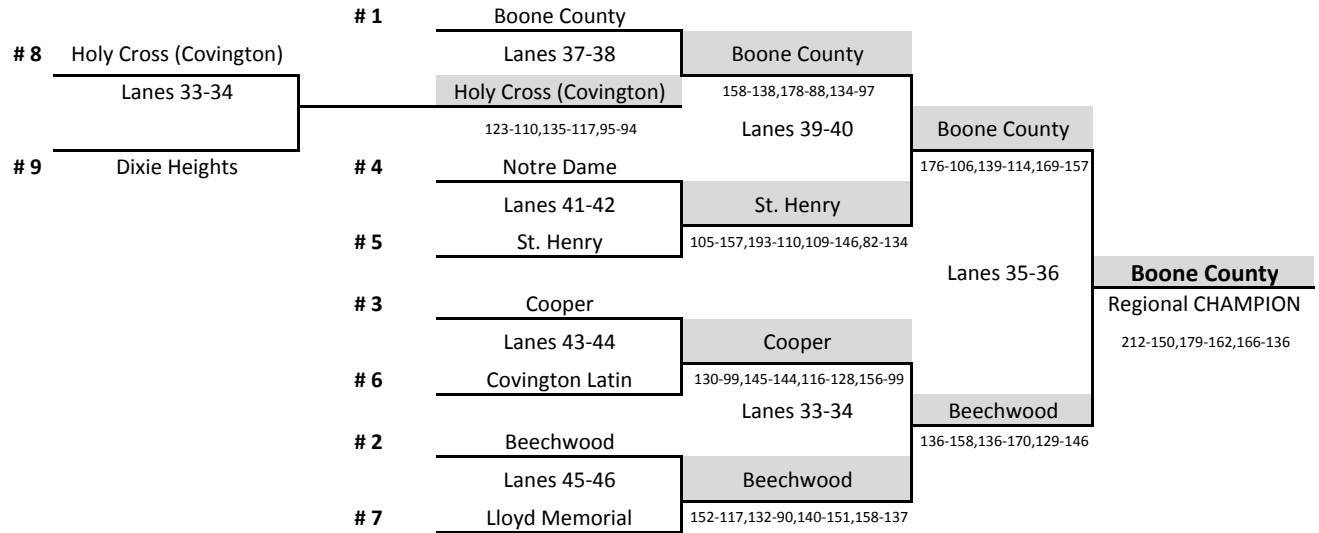

# Boys Team Championship Bracket

Region: 6

Date: 1/29/2015

Site:  
Superbowl 501 - Erlanger, KY

<u>Boys</u>	<u>School</u>	<u>Left Lane</u>	<u>Right Lane</u>	<u>Total</u>
1	Boone County	593	605	1198
2	Dixie Heights	531	589	1120
3	Cooper	610	465	1075
4	Covington Catholic	498	506	1004
5	Holy Cross (Covington)	505	483	988
6	Beechwood	574	379	953
7	St. Henry	467	434	901
8	Lloyd Memorial	476	387	863
9	Covington Latin	334	350	684

# Girls Team Championship Bracket

Region: 6

Date: 1/29/2015

Site:  
Superbowl 501 - Erlanger, KY

<u>Girls</u>	<u>School</u>	<u>Team 1</u>	<u>Team 2</u>	<u>Total</u>
1	Boone County	589	562	1151
2	Beechwood	495	425	920
3	Cooper	440	437	877
4	Notre Dame	373	440	813
5	St. Henry	382	304	686
6	Covington Latin	301	376	677
7	Lloyd Memorial	352	316	668
8	Holy Cross (Covington)	254	333	587
9	Dixie Heights	115	117	232

# Singles Step Bracket

Region: 6

Date: 1/27/2015

**Boys:**

Site:  
Superbowl 501 - Erlanger, KY

#3 - Zac Trenkamp - Holy Cross (Covington) - 178

Lane # 37-38

Zack Vickers - Boone County - 241

#2 - Sierra Brandt - Cooper - 203

Lane # 45-46

**Taylor Evans - Boone County**

#1 - Taylor Evans - Boone County - 184

**Regional Girls' Champion**