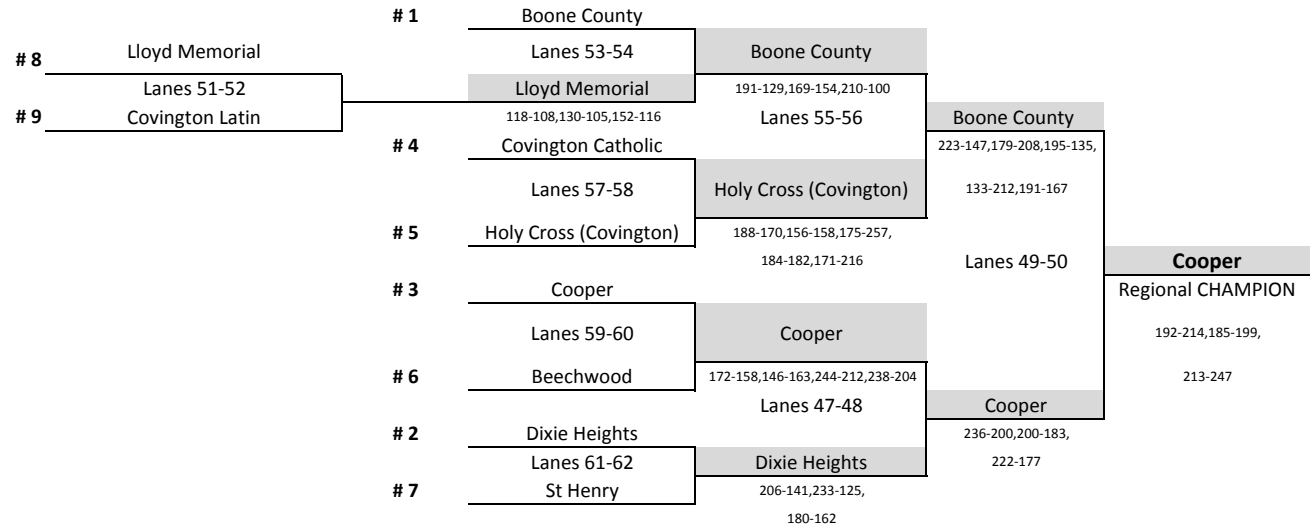

# Boys Team Championship Bracket

Region: 6

Date: 1/29/2015

Site:  
Superbowl 501 - Erlanger, KY

<u>Boys</u>	<u>School</u>	<u>Left Lane</u>	<u>Right Lane</u>	<u>Total</u>
1	Boone County	593	605	1198
2	Dixie Heights	531	589	1120
3	Cooper	610	465	1075
4	Covington Catholic	498	506	1004
5	Holy Cross (Covington)	505	483	988
6	Beechwood	574	379	953
7	St. Henry	467	434	901
8	Lloyd Memorial	476	387	863
9	Covington Latin	334	350	684

# Girls Team Championship Bracket

Region: 6

Date: 1/29/2015

Site:  
Superbowl 501 - Erlanger, KY

<u>Girls</u>	<u>School</u>	<u>Team 1</u>	<u>Team 2</u>	<u>Total</u>
1	Boone County	589	562	1151
2	Beechwood	495	425	920
3	Cooper	440	437	877
4	Notre Dame	373	440	813
5	St. Henry	382	304	686
6	Covington Latin	301	376	677
7	Lloyd Memorial	352	316	668
8	Holy Cross (Covington)	254	333	587
9	Dixie Heights	115	117	232

# Singles Step Bracket

Region: 6

Date: 1/27/2015

**Boys:**

Site:  
Superbowl 501 - Erlanger, KY

#3 - Zac Trenkamp - Holy Cross (Covington) - 178

Lane # 37-38

Zack Vickers - Boone County - 241

#2 - Sierra Brandt - Cooper - 203

Lane # 45-46

**Taylor Evans - Boone County**

#1 - Taylor Evans - Boone County - 184

**Regional Girls' Champion**