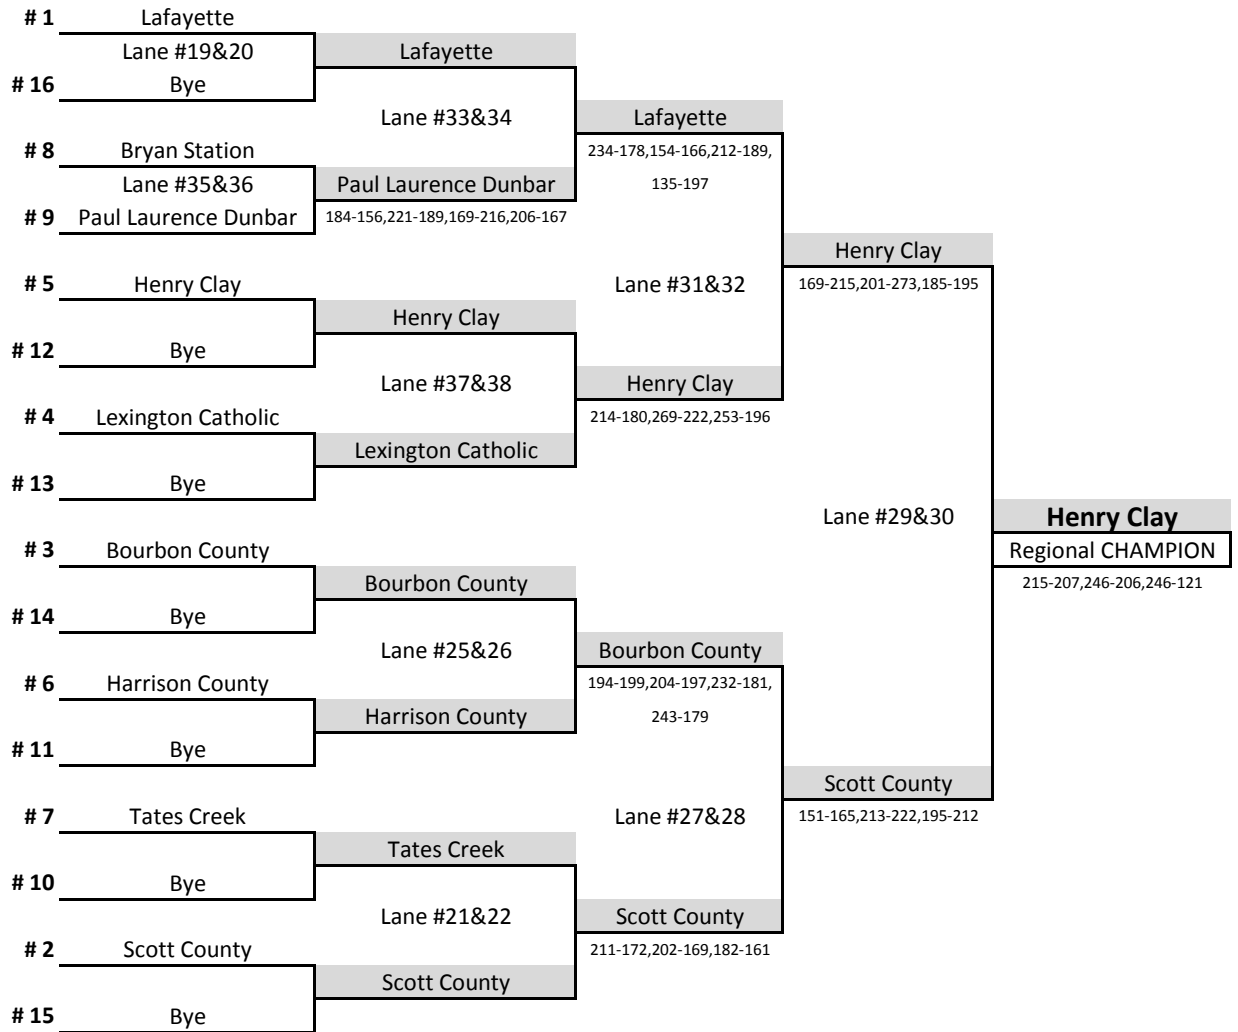

# Boys Team Championship Bracket

Region: 2

Date: 1/31/2015

Boys	School
1	Lafayette
2	Scott County
3	Bourbon County
4	Lexington Catholic
5	Henry Clay
6	Harrison County
7	Tates Creek
8	Bryan Station
9	Paul Laurence Dunbar
10	Bye
11	Bye
12	Bye
13	Bye
14	Bye
15	Bye
16	Bye

# Girls Team Championship Bracket

Region: 7

Date: 1/31/2015

Site:  
Southland Lanes - Lexington, KY

Girls	School	Team 1	Team 2	Total	#	Match	Opponent	Score	Final Result
1	Harrison County			1172	# 1	Harrison County	Harrison County		
2	Scott County			1074	# 16	Bye	Lane #33&34		
3	Lexington Catholic			1063	# 8	Paul Laurence Dunbar	Harrison County	161-132,157-137,162-121	
4	Lafayette			1027	# 9	Lane #35&36	Paul Laurence Dunbar		
5	Bryan Station			979	# 5	Tates Creek	Lane #31&32	175-91,161-121,140-128	
6	Bourbon County			819	# 12	Bryan Station	Lane #31&32		
7	Henry Clay			796	# 12	Bye	Lafayette	111-183,193-104,215-179, 148-214,169-146	
8	Paul Laurence Dunbar			785	# 4	Lafayette	Lafayette	170-189,141-151,189-181	
9	Tates Creek			709	# 13	Bye	Lafayette		
10	Paris			307	# 3	Lexington Catholic	Lane #29&30		<b>Harrison County</b> Regional CHAMPION
11	Bye			0	# 14	Bye	Lane #29&30		146-172,257-148, 174-169,200-142
12	Bye			0	# 6	Bourbon County	Lexington Catholic	193-147,202-121,169-151	
13	Bye			0	# 11	Bye	Bourbon County		
14	Bye			0	# 7	Henry Clay	Lane #27&28	198-211,223-184,211-150, 153-213,180-123	
15	Bye			0	# 10	Lane #23&24	Henry Clay	196-43,127-48,152-75	
16	Bye			0	# 2	Scott County	Scott County	158-191,158-166,163-196	
					# 15	Bye	Scott County		

# 4. Cameron Pettyjohn - Henry Clay - 219			
Lane #27&28	Corey McDaniel - Henry Clay - 188		
# 3. Corey McDaniel - Henry Clay - 247	Lane #25&26	Gregory Dick - Harrison County - 225	
	# 2. Gregory Dick - Harrison County - 214	Lane #23&24	<b>Shane Dunsing - Bourbon County</b>
		# 1. Shane Dunsing - 226 - Bourbon County	<b>Regional Boys' Champion</b>