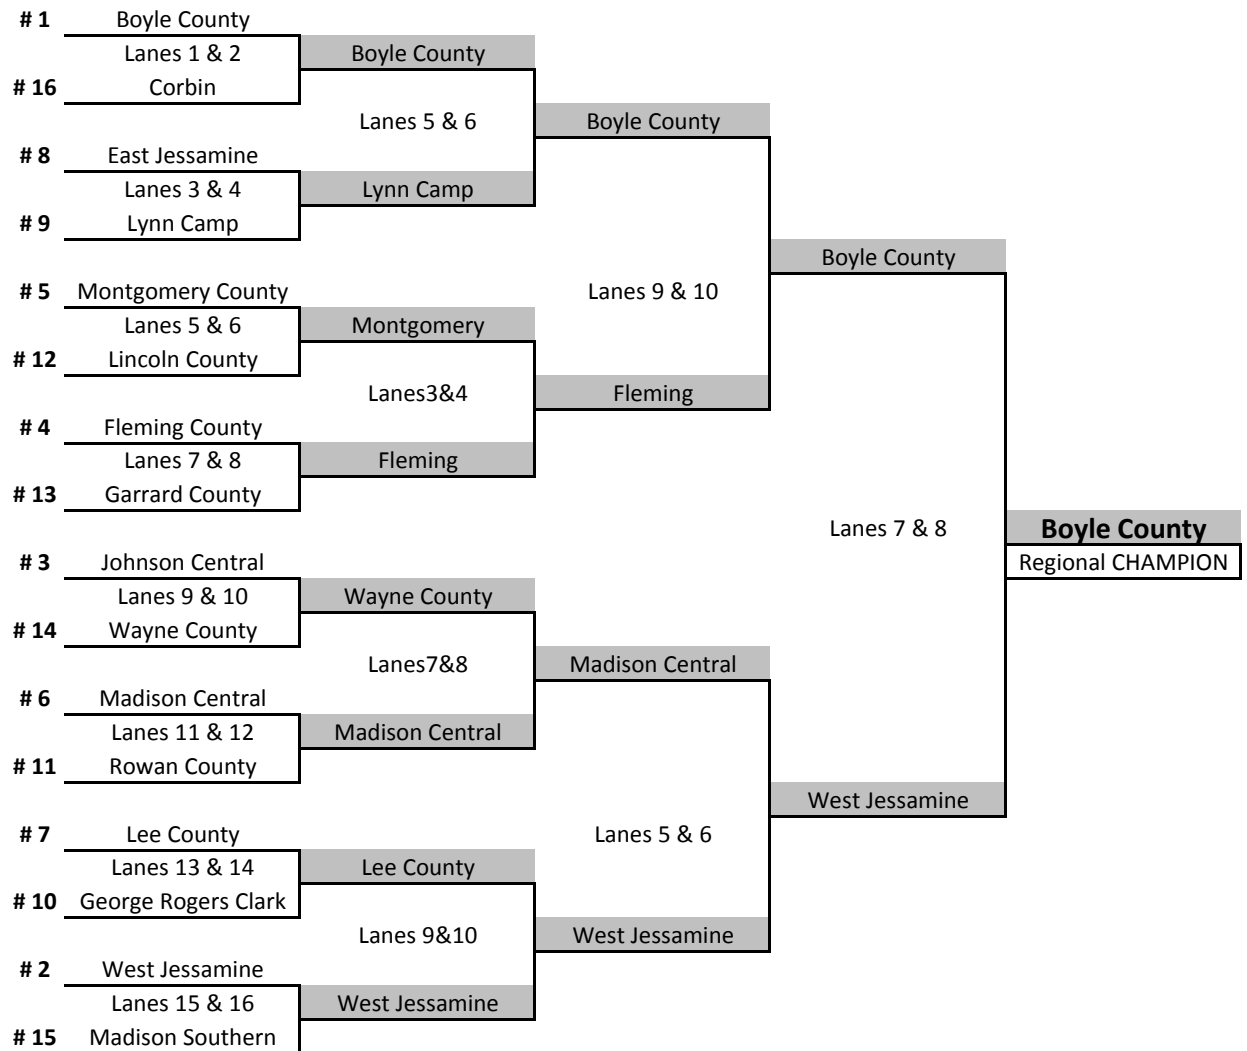

Boys Team Championship Bracket

Region: 8

Date: 2/7/2015

Boys	School	Left Lane	Right Lane	Total
1	Boyle County	669	619	1288
2	West Jessamine	639	568	1207
3	Johnson Central	606	569	1175
4	Fleming County	526	638	1164
5	Montgomery County	583	572	1155
6	Madison Central	535	544	1079
7	Lee County	575	457	1032
8	East Jessamine	506	481	987
9	Lynn Camp	586	373	959
10	George Rogers Clark	516	440	956
11	Rowan County	466	462	928
12	Lincoln County	421	470	891
13	Garrard County	397	489	886
14	Wayne County	489	386	875
15	Madison Southern	453	363	816
16	Corbin	420	383	803
17	Fairview	329	330	659
18	Betsy Lane	456	199	655
19	Knox County			0

Girls Team Championship Bracket

Region: 8

Date: 2/17/2015

Girls	School	Team 1	Team 2	Total	#	Match	Winner	Match	Winner	Match	Winner
1	Fleming County	493	473	966	# 1	Fleming County lanes 17 & 18	Fleming County				
2	East Jessamine	431	509	940	# 16	BYE		Lanes 23 & 24	Fleming County		
3	West Jessamine	528	406	934	# 8	Johnson Central lanes 19 & 20	Garrard				
4	Corbin	513	351	864	# 9	Garrard County					
5	Boyle County	361	448	809	# 5	Boyle County Lanes 21 & 22	Boyle County	Lanes 25 & 26	Fleming County		
6	Madison Central	453	329	782	# 12	Lee County					
7	Montgomery County	342	431	773	# 4	Corbin Lanes 23 & 24	Corbin				
8	Johnson Central	416	329	745	# 13	Lynn Camp					
9	Garrard County	386	352	738	# 3	West Jessamine Lanes 25 & 26	West Jessamine				
10	Madison Southern	407	317	724	# 14	Rowan County					
11	Lincoln County	397	270	667	# 6	Madison Central Lanes 27 & 28	Madison Central				
12	Lee County	381	265	646	# 11	Lincoln County					
13	Lynn Camp	323	317	640	# 7	Montgomery County Lane #29&30	Montgomery County	Lanes 23 & 24			
14	Rowan County	335	289	624	# 10	Madison Southern					
15	Wayne County	269	245	514	# 2	East Jessamine Lanes 31 & 32	East Jessamine				
16	BYE	0	0	0	# 15	Wayne County					
17	Fairview	0	0	0							
18	Knox County	0	0	0							
19	Betsy Lane	0	0	0							
										Lanes 19 & 20	West Jessamine Regional CHAMPION