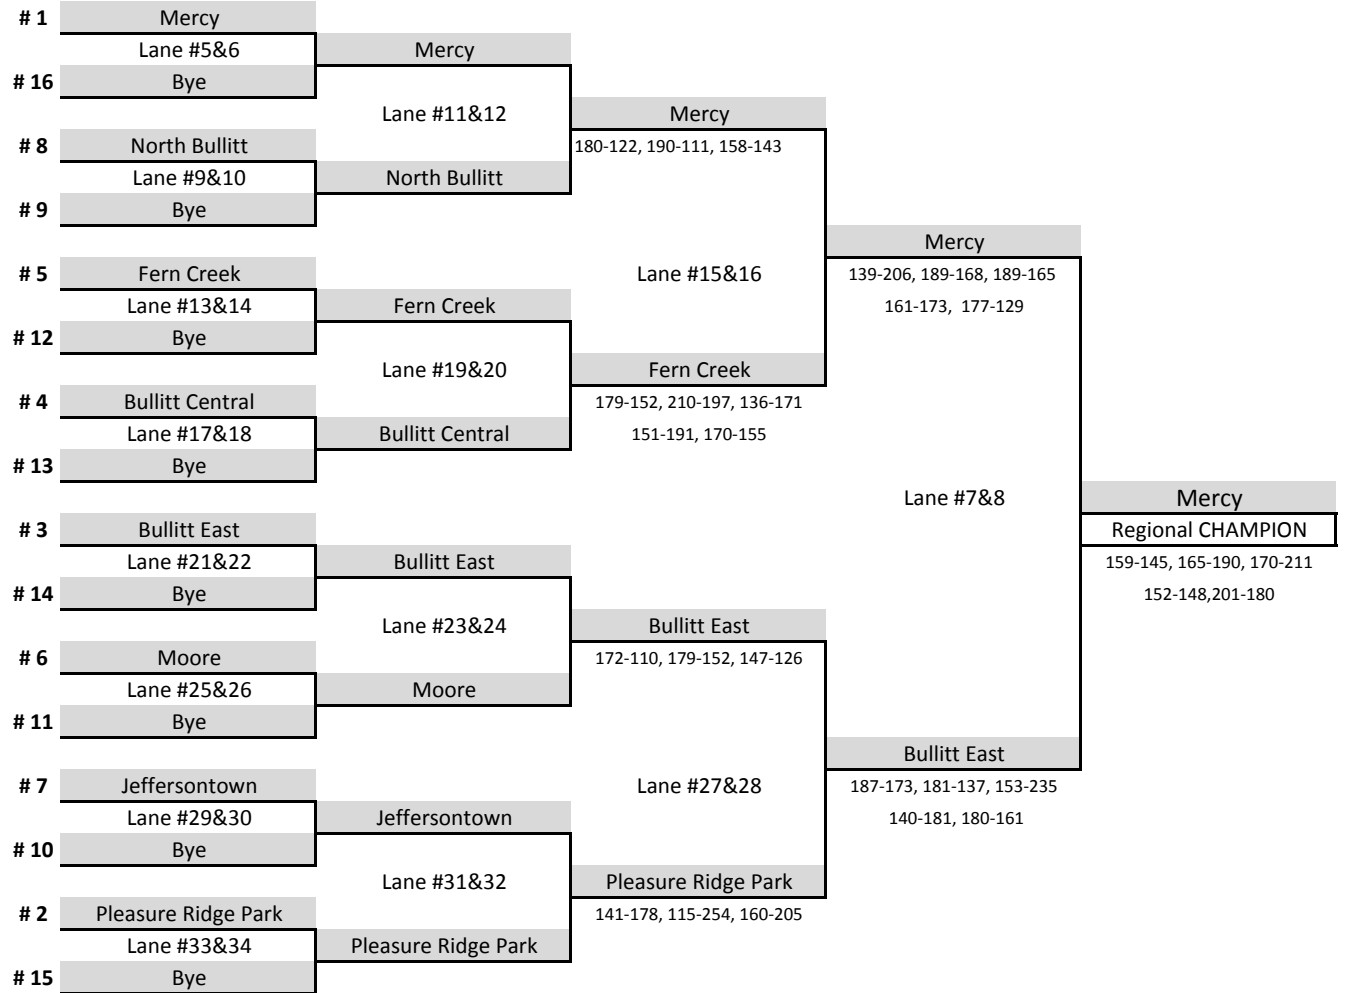

Girls Team Championship Bracket

Region: 3

Date: 1/26/2016

Girls	School	Team 1	Team 2	Total
1	Mercy	531	628	1159
2	Pleasure Ridge Park	545	564	1109
3	Bullitt East	539	518	1057
4	Bullitt Central	517	519	1036
5	Fern Creek	538	450	988
6	Moore	502	340	842
7	Jeffersontown	375	420	795
8	North Bullitt	374	364	738
9	Bye			0
10	Bye			0
11	Bye			0
12	Bye			0
13	Bye			0
14	Bye			0
15	Bye			0
16	Bye			0