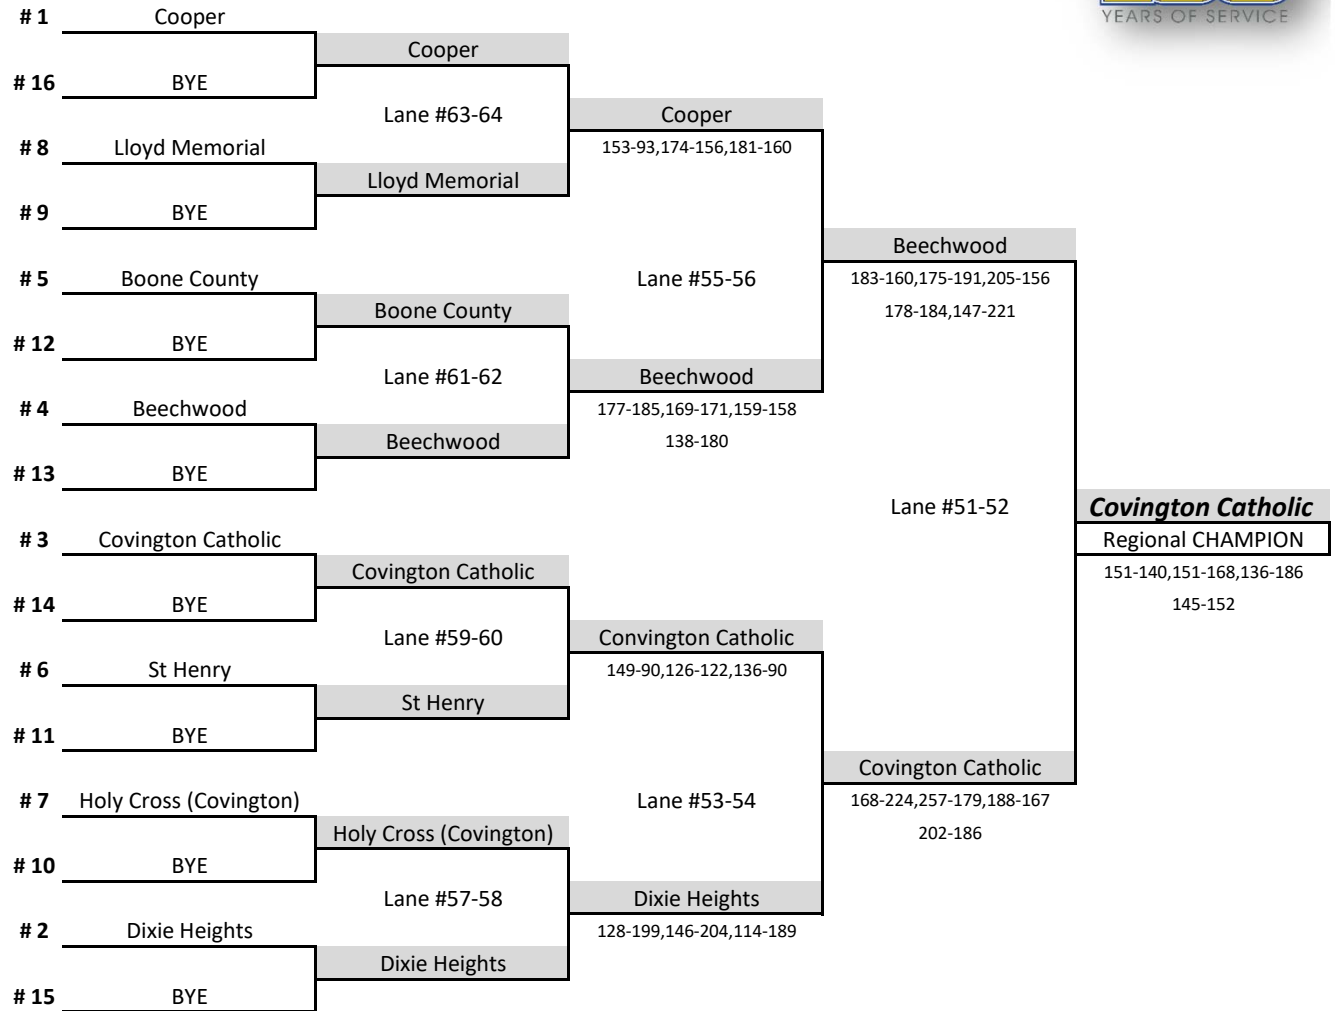

# Boys Team Championship Bracket

Boys	School	Team 1	Team 2	Total
1	Cooper	584	529	1113
2	Dixie Heights	455	595	1050
3	Covington Catholic	508	508	1016
4	Beechwood	506	456	962
5	Boone County	443	493	936
6	St Henry	543	339	882
7	Holy Cross (Covington)	483	376	859
8	Lloyd Memorial	424	375	799
9	BYE			
10	BYE			
11	BYE			
12	BYE			
13	BYE			
14	BYE			
15	BYE			
16	BYE			