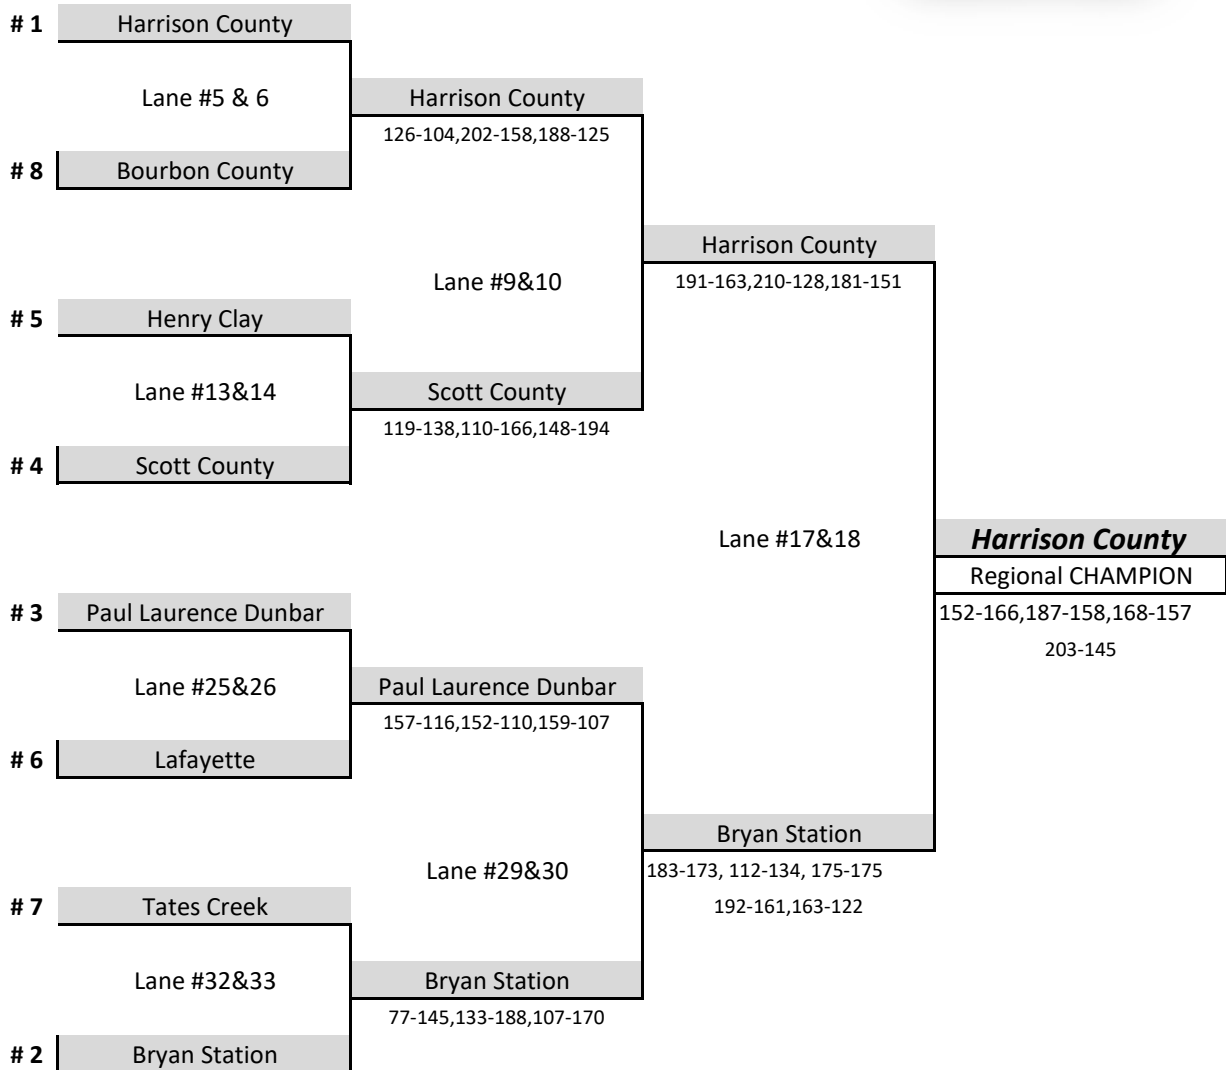

Girls Team Championship Bracket

Region: 7

27-Jan

<u>Girls</u>	<u>School</u>	<u>Team 1</u>	<u>Team 2</u>	<u>Total</u>
1	Harrison County	491	565	1056
2	Bryan Station	447	509	956
3	Paul Laurence Dunt	451	497	948
4	Scott County	515	415	930
5	Henry Clay	435	334	769
6	Lafayette	400	268	668
7	Tates Creek	300	299	599
8	Bourbon County	350	168	518
9	Bye			
10	Bye			
11	Bye			
12	Bye			
13	Bye			
14	Bye			
15	Bye			
16	Bye			

Unified Team Bracket

Region: 7

Date: 1/26/2017

Seed Rank	School
1	Henry Clay
2	Bryan Station
3	BYE
4	BYE
5	BYE
6	BYE
7	BYE
8	BYE
9	BYE
10	BYE
11	BYE
12	BYE
13	BYE
14	BYE
15	BYE
16	BYE

Seed Game Score

93

54

Singles Step Bracket

Region: 7

Date: Jan 26th 2017

Boys:

#4 Wesley - Yazell 191 - Bourbon County			
Lane #27&28	#4 Wesley - Yazell 186 - Bourbon County		
#3 Nolan Renfro - 165 - Bryan Station	Lane #25&26	#2 Jarred Earlywine - 235 - Bourbon County	
	# 2. Jarred Earlywine - 202 - Bourbon County	Lane #23&24	Robert Borowski - Henry Clay
		# 1. Robert Borowski - 254 - Henry Clay	Regional Boys' Champion