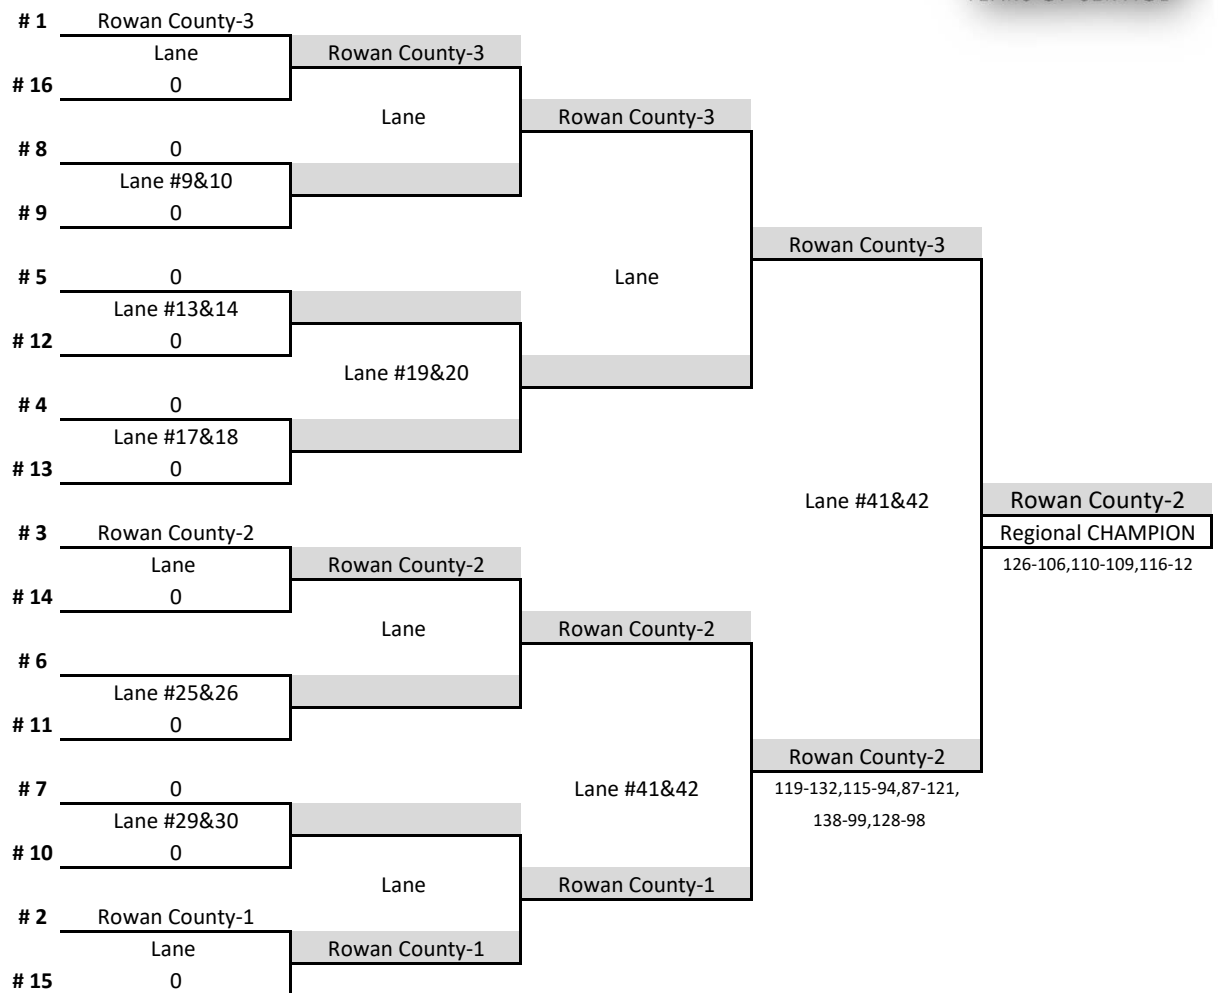

West Jessamine
Regional CHAMPION

157-176,160-179,119-114,
188-123,185-163

Unified Team Bracket

Region: 8

Date: 1/28/2017

Seed Rank	School	Seed Game Score
1	Rowan County-3	125
2	Rowan County-1	116
3	Rowan County-2	76
4		
5		
6		
7		
8		
9		
10		
11		
12		
13		
14		
15		
16		

Regional Champion:
Rowan County 2: Brandon Keeton/Jacob Sergent

Regional Runner Up:
Rowan County 3: Colton Owens/Javier Gonzalez

Singles Step Bracket

Region: 8

Date: 1/29/2017

Boys: