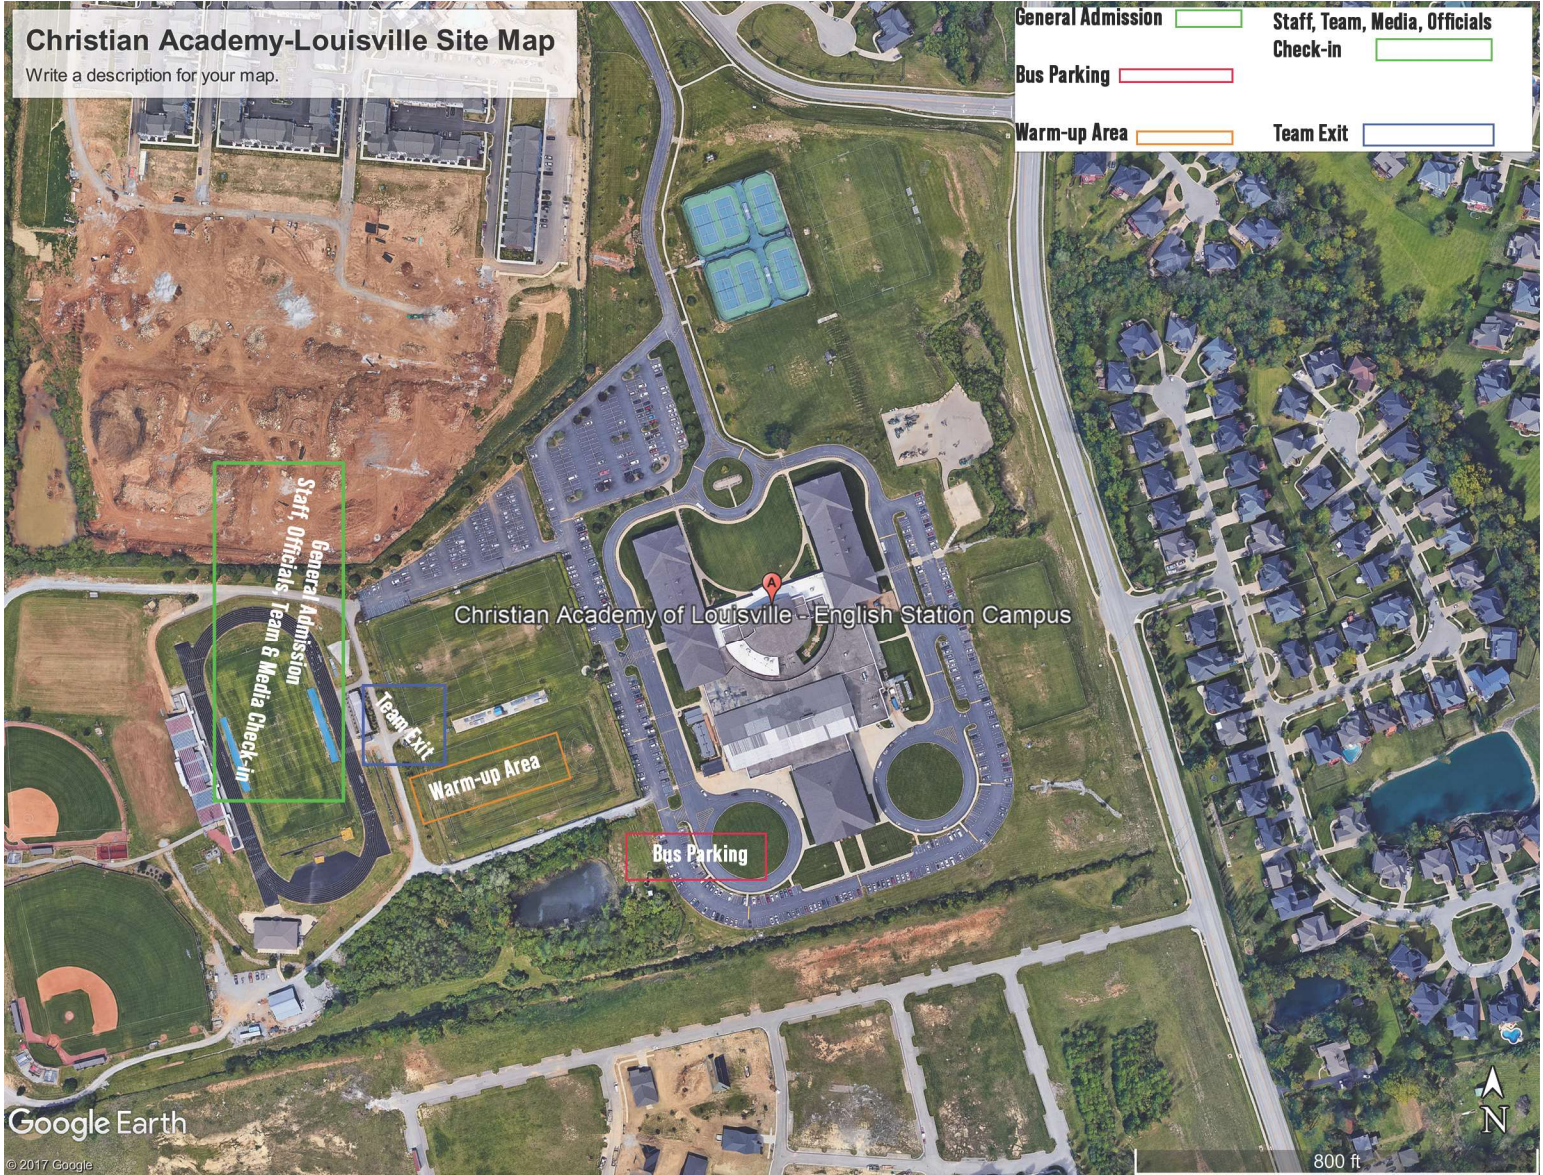

Christian Academy-Louisville Site Map

Write a description for your map.

| | | | |
|-------------------|---|-------------------------------|---|
| General Admission |  | Staff, Team, Media, Officials |  |
| Bus Parking |  | Check-in |  |
| Warm-up Area |  | Team Exit |  |

Christian Academy of Louisville - English Station Campus

Staff, Officials, Team & Media Check-in

Team Exit

Warm-up Area

Bus Parking

Google Earth

© 2017 Google

800 ft