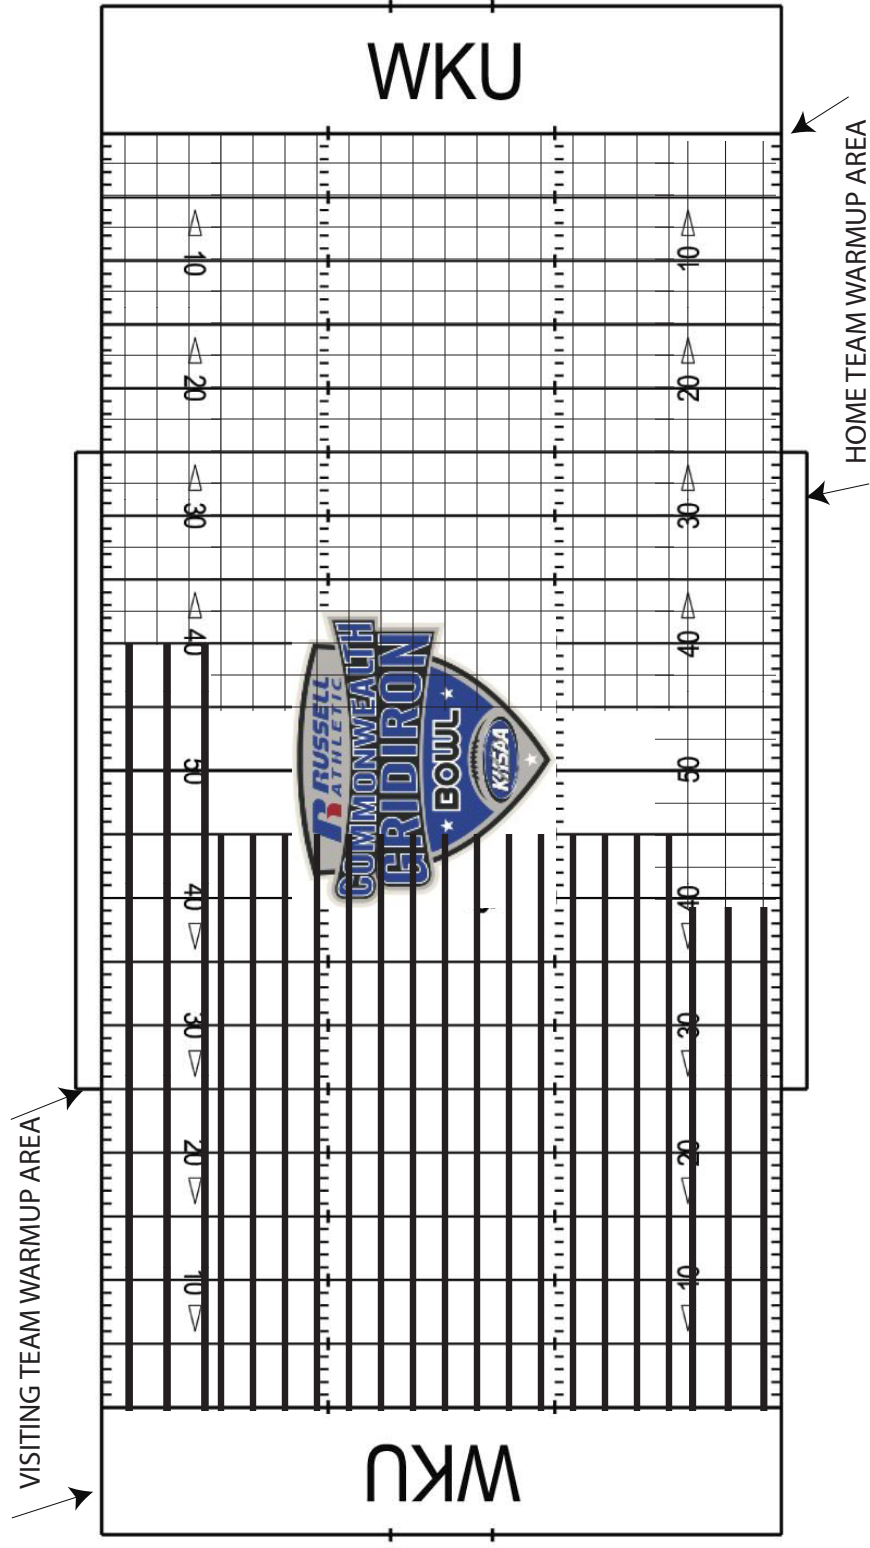

2012 KHSAA COMMONWEALTH GRIDIRON BOWL STATE FOOTBALL FINALS-SEATING, WARM-UP, BENCHES

VISITING TEAM FAN SEATING AND SIDELINE (DIDDLE SIDE, PRESS BOX SIDE)

Friday, 11/30, Bottom Bracket (1A), Bottom Bracket (3A), Bottom Bracket (4A)

Saturday, 12/1 - Bottom Bracket (2A), Bottom Bracket (5A), Bottom Bracket (6A)

HOME TEAM FAN SEATING AND SIDELINE (OPPOSITE PRESS BOX, BASEBALL SIDE) -

Friday, 11/30, Top Bracket (1A), Top Bracket (3A), Top Bracket (4A)

Saturday, 12/1 - Top Bracket (2A), Top Bracket (5A), Top Bracket (6A)