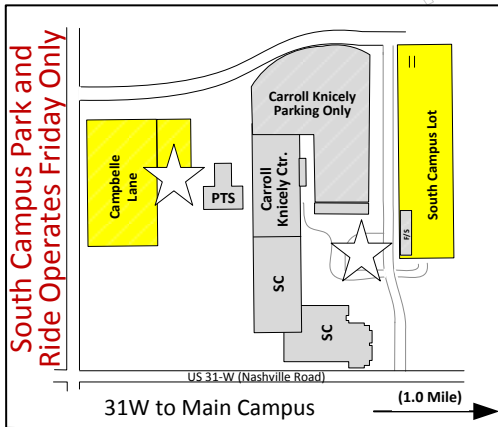

KHSAA PUBLIC PARKING

PUBLIC PARKING:

- KHSAA Reserved Parking
- Event Parking
- Recommended Disability Parking
- Free Parking & Park and Ride
- Open Parking

No Tailgating in Any Parking Areas

BUS PARKING:

- Bus Parking Area 1-Adams St. Lot
- Bus Parking Area 2-Russellville Road
- Bus Parking Area 3-Creason Lot (overflow)

PARK AND RIDE BUS STOPS:

- White Line (Friday Only)
- Blue Line (Friday Only)