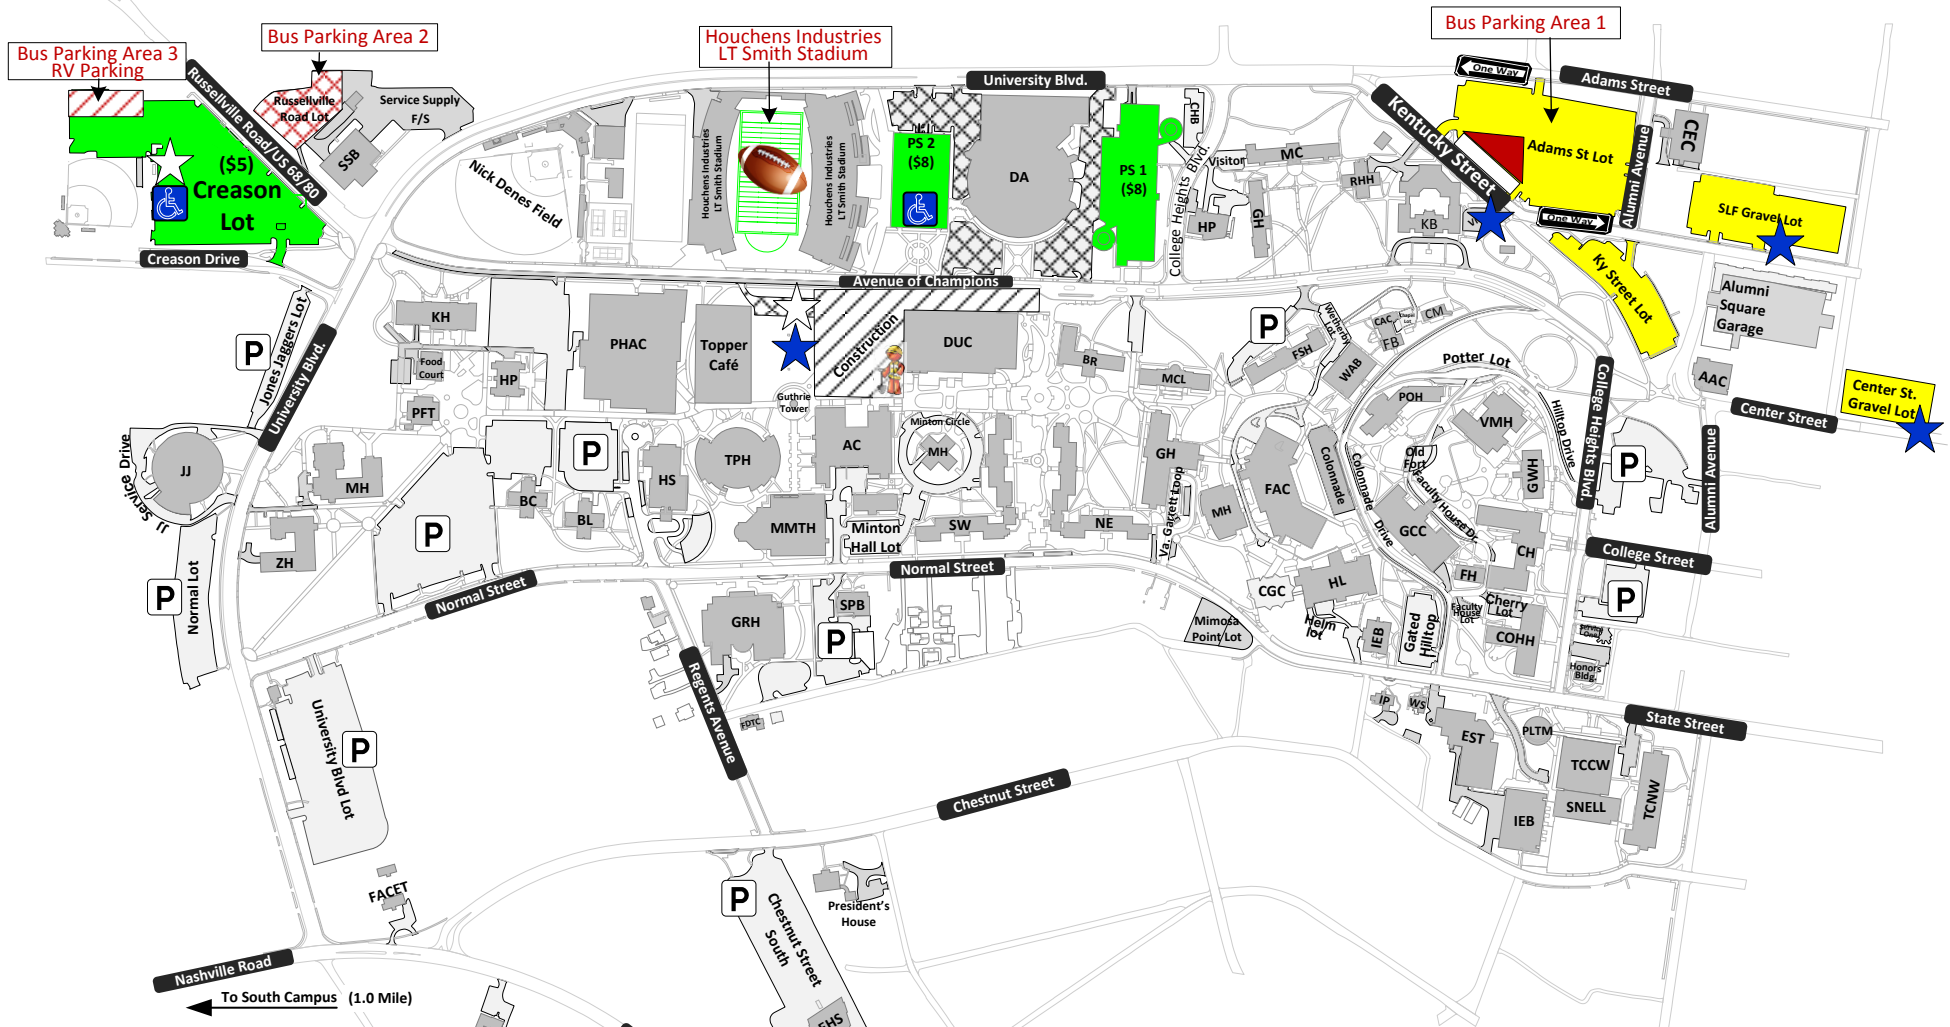

KHSAA PUBLIC PARKING

PUBLIC PARKING:

- KHSAA Reserved Parking
- Event Parking
- Recommended Disability Parking
- Free Parking & Park and Ride
- Open Parking

No Tailgating in Any Parking Areas

BUS PARKING:

- Bus Parking Area 1-Adams St. Lot
- Bus Parking Area 2-Russellville Road
- Bus Parking Area 3-Creason Lot (overflow)

PARK AND RIDE BUS STOPS:

- White Line (Friday Only)
- Blue Line (Friday Only)