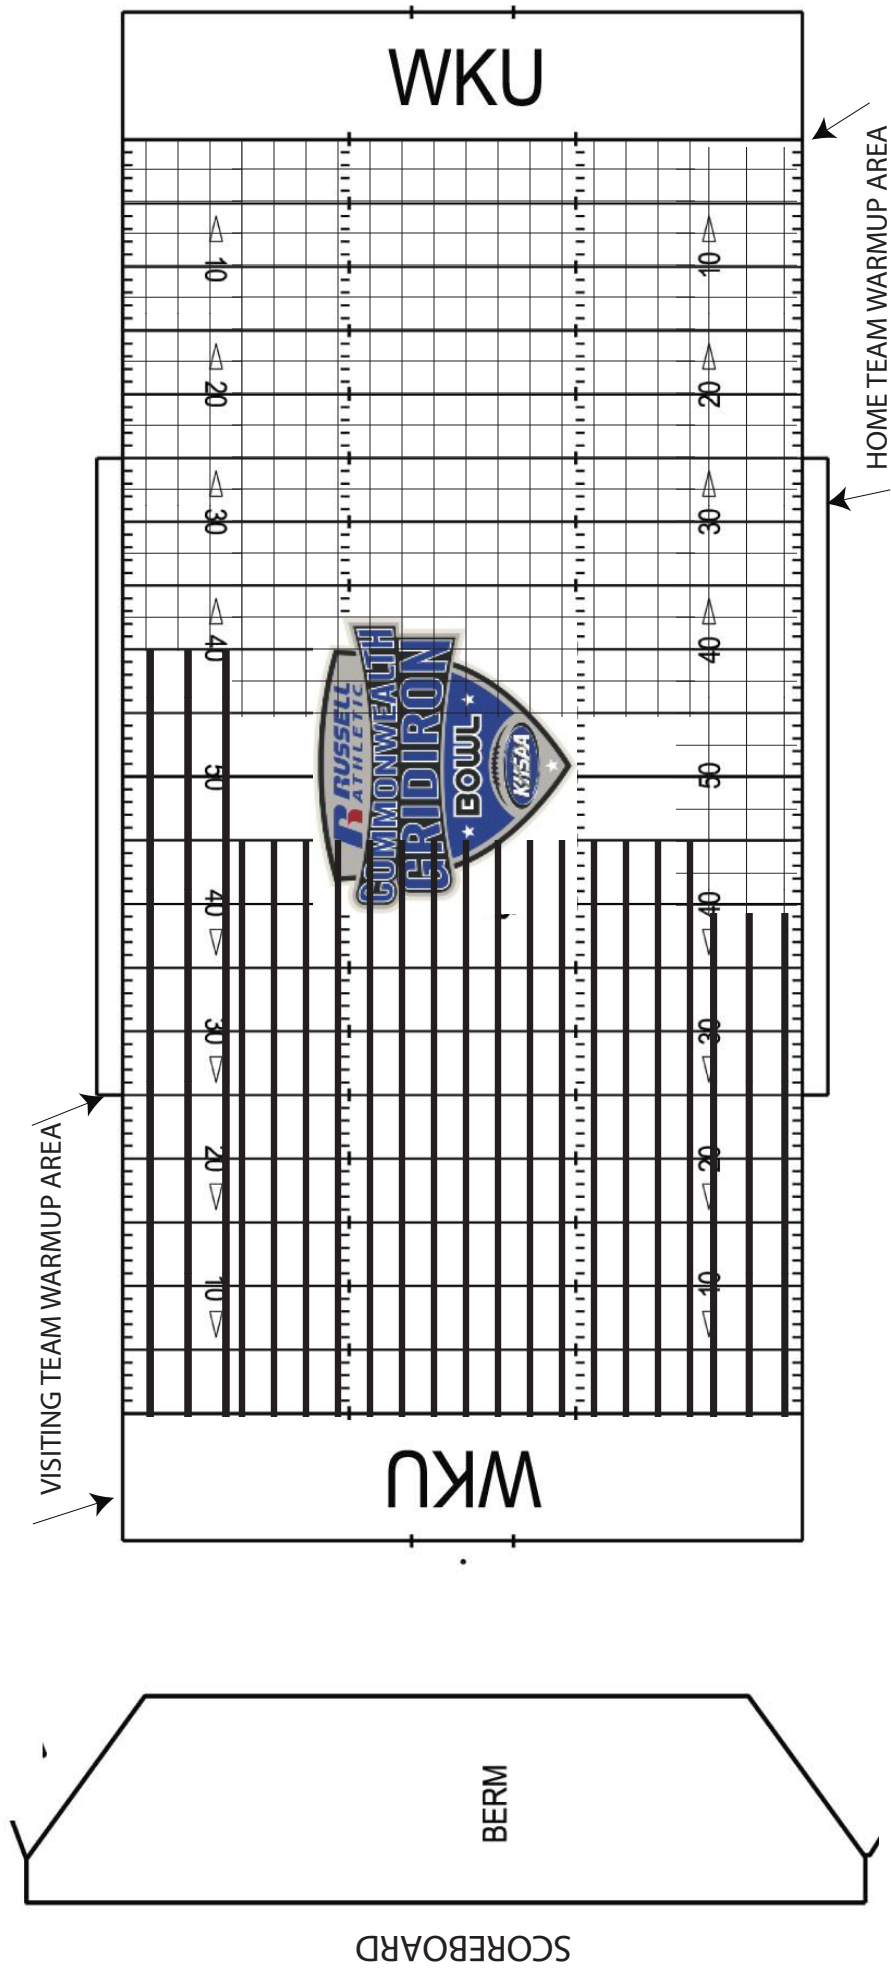

2013 KHSAA COMMONWEALTH GRIDIRON BOWL STATE FOOTBALL FINALS-SEATING, WARM-UP, BENCHES

VISITING TEAM FAN SEATING AND SIDELINE (DIDDLE SIDE, PRESS BOX SIDE)

Friday, 12/6, Top Bracket (1A), Top Bracket (3A), Top Bracket (6A)

Saturday, 12/7, Top Bracket (2A), Top Bracket (4A), Top Bracket (5A)

HOME TEAM FAN SEATING AND SIDELINE (OPPOSITE PRESS BOX, BASEBALL SIDE) -

Friday, 12/6, Bottom Bracket (1A), Bottom Bracket (3A), Bottom Bracket (6A)

Saturday, 12/7, Bottom Bracket (2A), Bottom Bracket (4A), Bottom Bracket (5A)