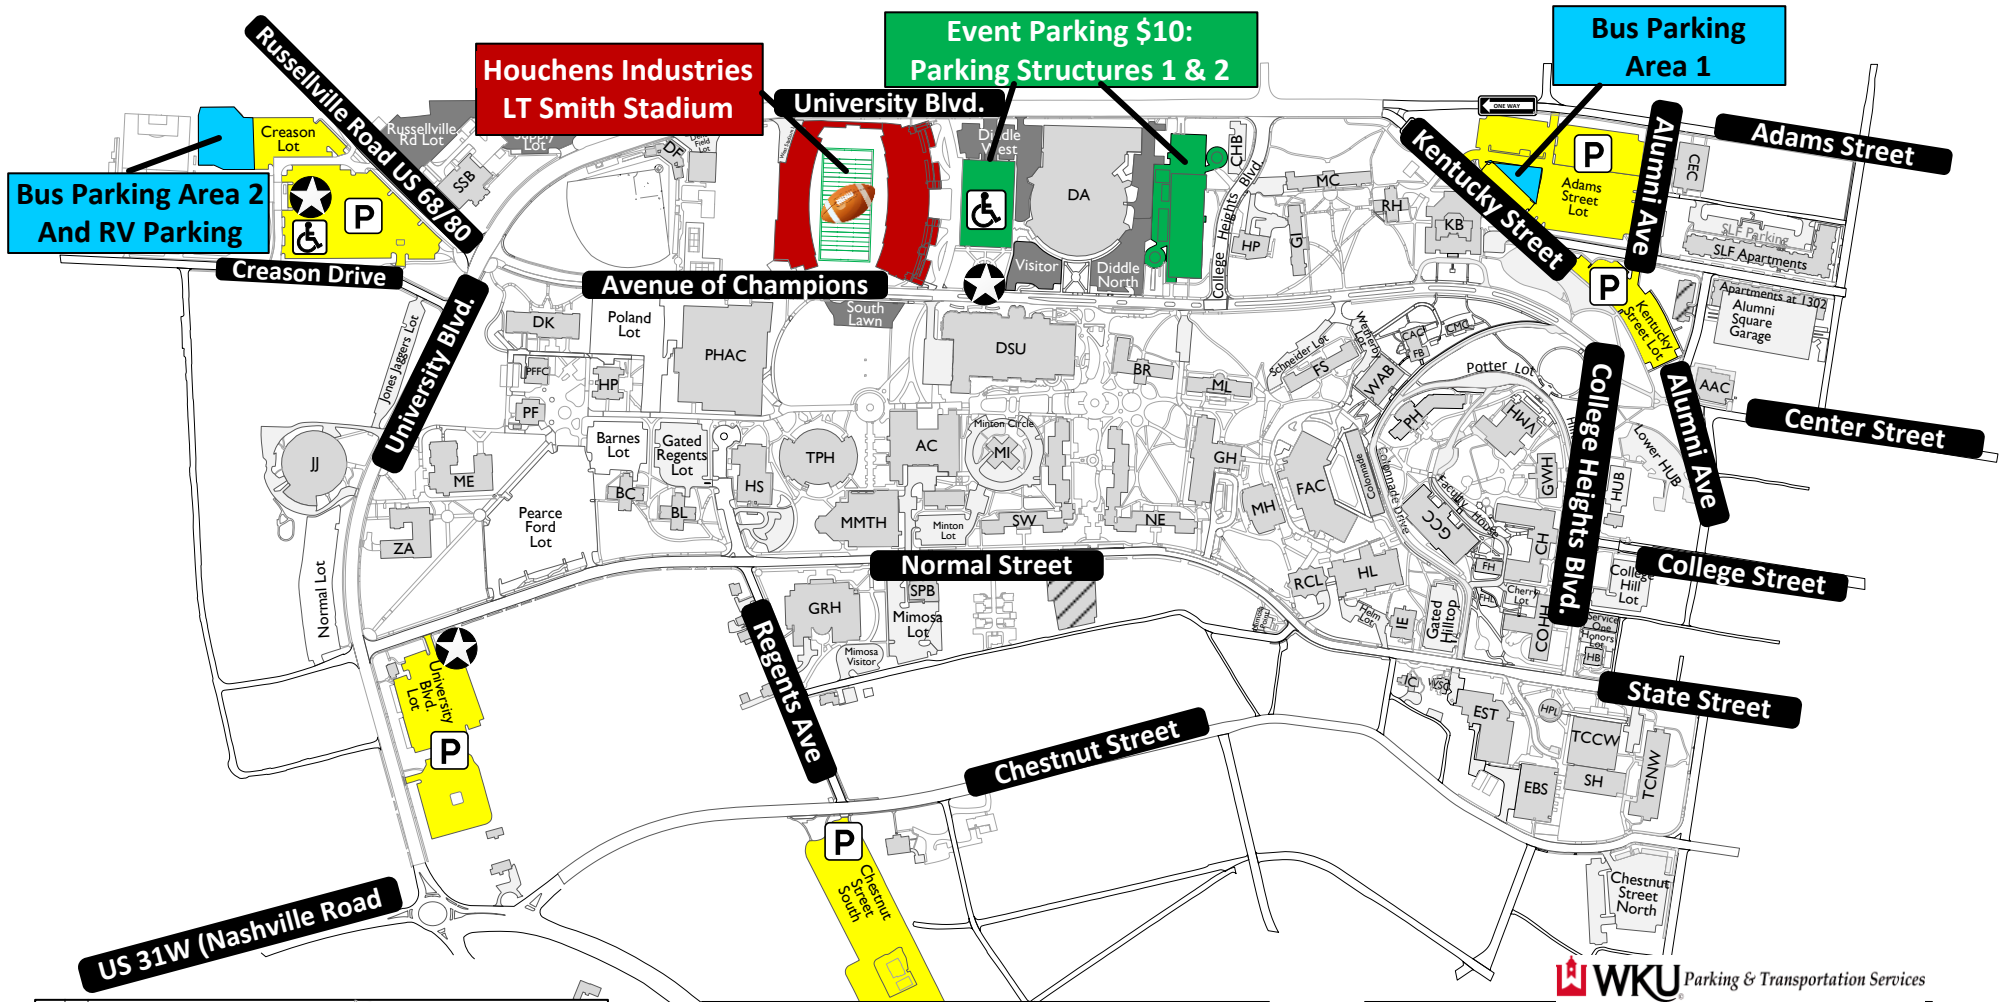

2014 KHSAA Football Championship Public Parking

Bus Parking/RV Parking

- Area 1: Adams Street Lot Team Buses
- Area 2: Creason Lot Bus Overflow and RV Parking

Park and Ride

- White Line Bus Stops
- South Campus Parking Lots

Park and Ride Service Operates Friday Only from 7:15 AM – 10:00 PM

Legend

- KHSAA Reserved Parking
- Event Parking \$ 10 in Parking Structures 1 & 2
- Free Parking and Park and Ride
- Recommended Disability Parking

No Tailgating in Any Parking Areas