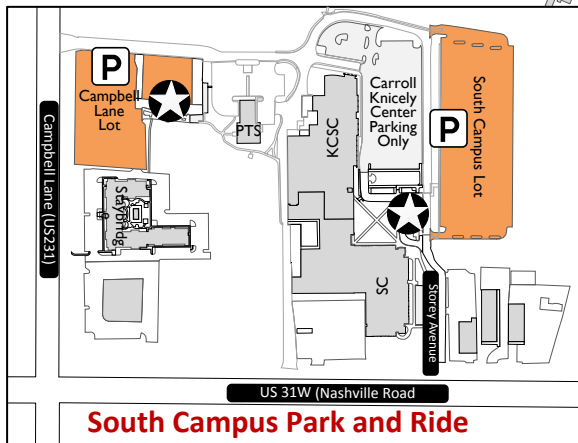

2014 KHSAA Football Championship Public Parking

Bus Parking/RV Parking

- Area 1: Adams Street Lot Team Buses
- Area 2: Creason Lot Bus Overflow and RV Parking

Park and Ride

- White Line Bus Stops
- South Campus Parking Lots

Park and Ride Service Operates Friday Only from 7:15 AM – 10:00 PM

Legend

- KHSAA Reserved Parking
- Event Parking \$ 10 in Parking Structures 1 & 2
- Free Parking and Park and Ride
- Recommended Disability Parking

No Tailgating in Any Parking Areas