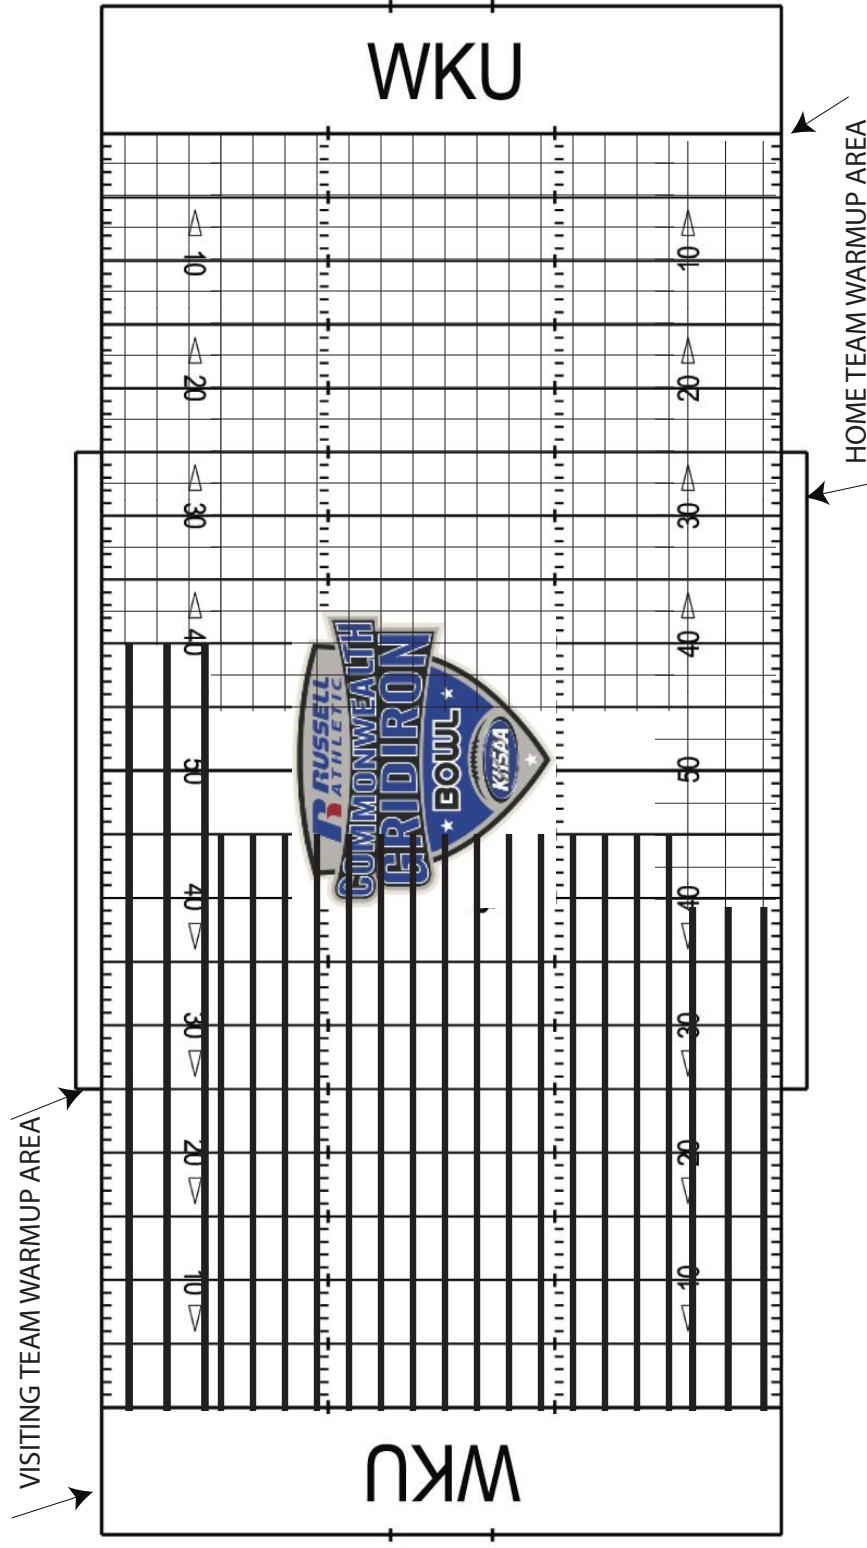

# 2014 KHSAA COMMONWEALTH GRIDIRON BOWL STATE FOOTBALL FINALS-SEATING, WARM-UP, BENCHES

VISITING TEAM FAN SEATING AND SIDELINE (DIDDLE SIDE, PRESS BOX SIDE)

Friday, 12/5, Bottom Bracket (3A), Bottom Bracket (2A), Bottom Bracket (5A)

Saturday, 12/6, Bottom Bracket (1A), Bottom Bracket (4A), Bottom Bracket (6A)

HOME TEAM FAN SEATING AND SIDELINE (OPPOSITE PRESS BOX, BASEBALL SIDE) -

Friday, 12/5, Top Bracket (3A), Top Bracket (2A), Top Bracket (5A)

Saturday, 12/6, Top Bracket (1A), Top Bracket (4A), Top Bracket (6A)