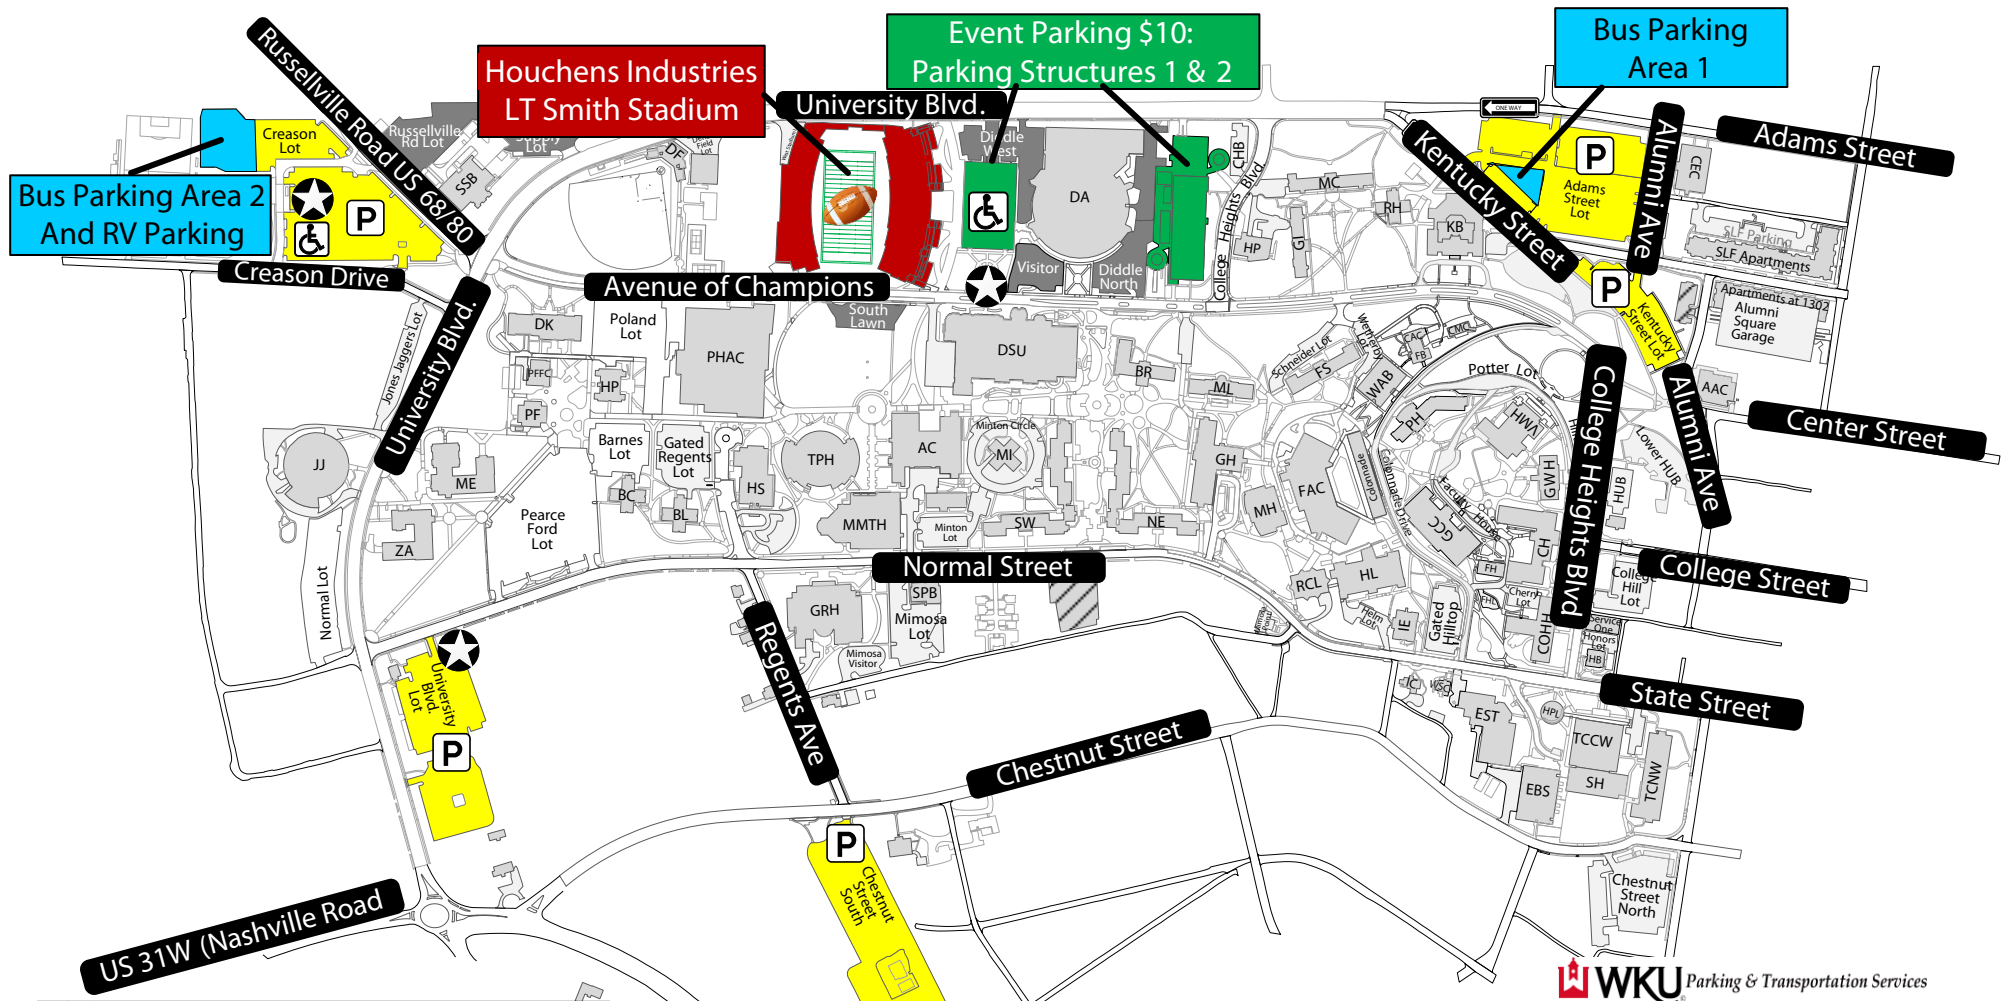

2015 KHSAA Championship Parking

WKU Parking & Transportation Services

Bus Parking/RV Parking

- Area 1: Adams Street Lot Team Buses
- Area 2: Creason Lot Bus Overflow and RV Parking

Park and Ride

- White Line Bus Stops
- South Campus Parking Lots

Park and Ride Service Operates Friday Only from 7:15 AM – 10:00 PM

Legend

- KHSAA Reserved Parking
- Event Parking \$ 10 in Parking Structures 1 & 2
- Free Parking and Park and Ride
- Recommended Disability Parking

No Tailgating in Any Parking Areas