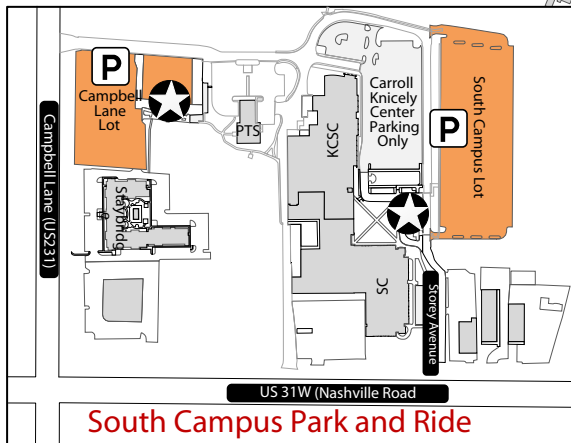

2015 KHSAA Championship Parking

WKU Parking & Transportation Services

Bus Parking/RV Parking

- Area 1: Adams Street Lot Team Buses
- Area 2: Creason Lot Bus Overflow and RV Parking

Park and Ride

- White Line Bus Stops
- South Campus Parking Lots

Park and Ride Service Operates Friday Only from 7:15 AM – 10:00 PM

Legend

- KHSAA Reserved Parking
- Event Parking \$ 10 in Parking Structures 1 & 2
- Free Parking and Park and Ride
- Recommended Disability Parking

No Tailgating in Any Parking Areas