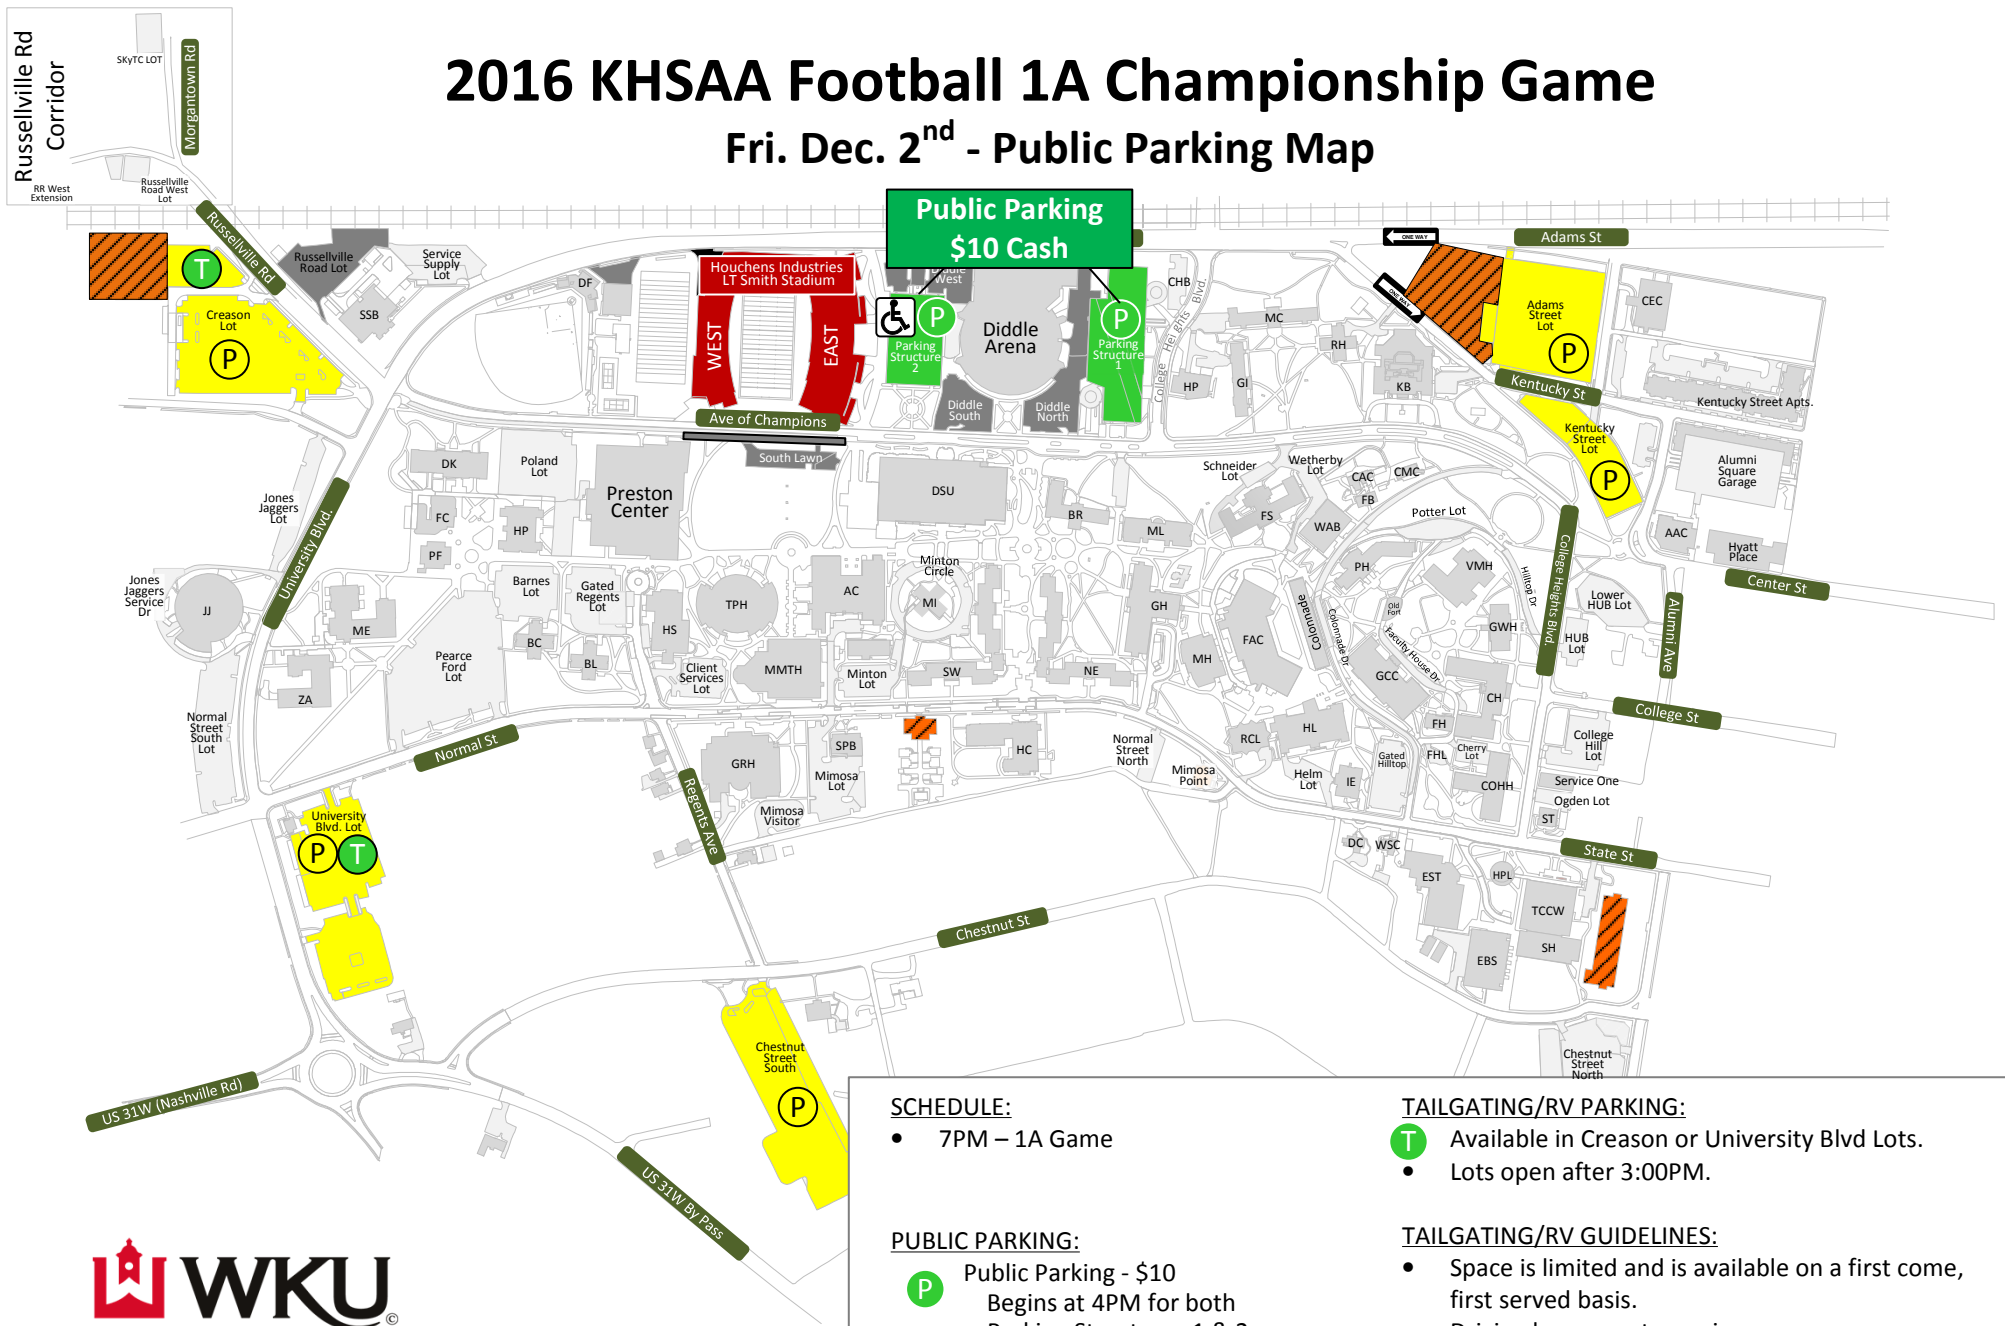

2016 KHSAA Football 1A Championship Game

Fri. Dec. 2nd - Public Parking Map

SCHEDULE:

- 7PM – 1A Game

PUBLIC PARKING:

- Public Parking - \$10
Begins at 4PM for both
Parking Structures 1 & 2
- Open Parking after 3:00PM
- Disability Parking
- Reserved for KHSAA Officials

TAILGATING/RV PARKING:

- Available in Creason or University Blvd Lots.
- Lots open after 3:00PM.

TAILGATING/RV GUIDELINES:

- Space is limited and is available on a first come, first served basis.
- Driving lanes must remain open.
- No fires or grills.
- Please be respectful of all guests.
- Area under video surveillance.

Need help? Call Parking and Transportation Services at (270) 745-2361.

Note: Map has color details. Please print in color.