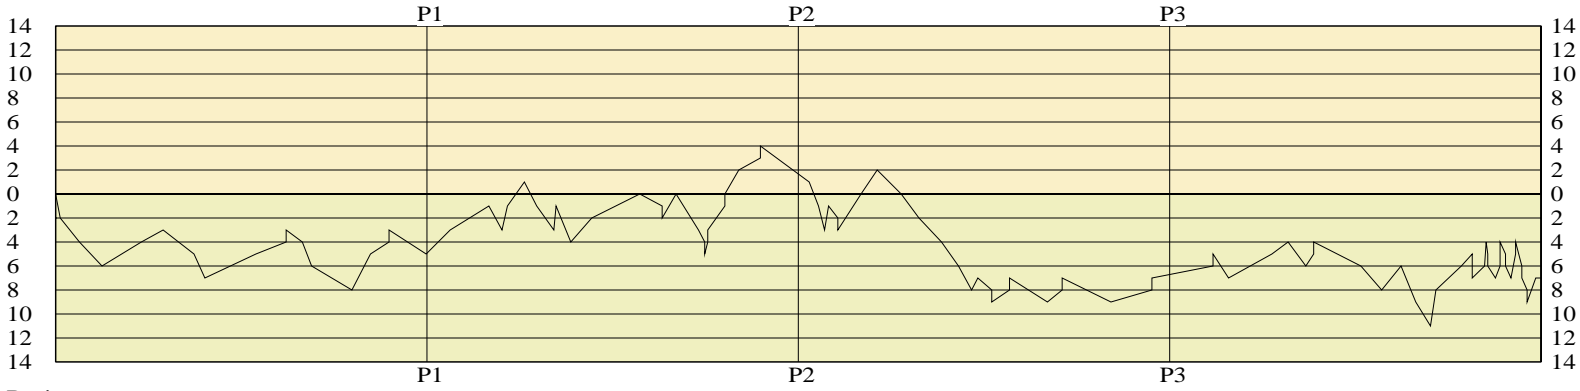

Ballard

2FG 15/24 (62.5%)	30	Pts/Shot 1.27
3FG 2/6 (33.3%)	6	2nd Eff Pts 12
TFG 17/30 (56.7%)		Pts off TO's 14
FT 15/20 (75.0%)	15	3Pt Eff -8.3
Scoring Distribution: 2FG 58.8% 3FG 11.8% FT 29.4%		

KHSAA Basketball - Scoring Timeline Report

Henry Clay Blue Devils vs. Ballard Bruins

DATE: 03/22/2003 TIME: Noon EST SITE: Rupp Arena-Lexington, KY

Blue Devils

LEAD TIMELINE

Bruins

Blue Devils

SCORING TIMELINE

Largest Lead HCHS 60 BAL 71 (11 pts) Lead Changes 6 Number of Ties 5