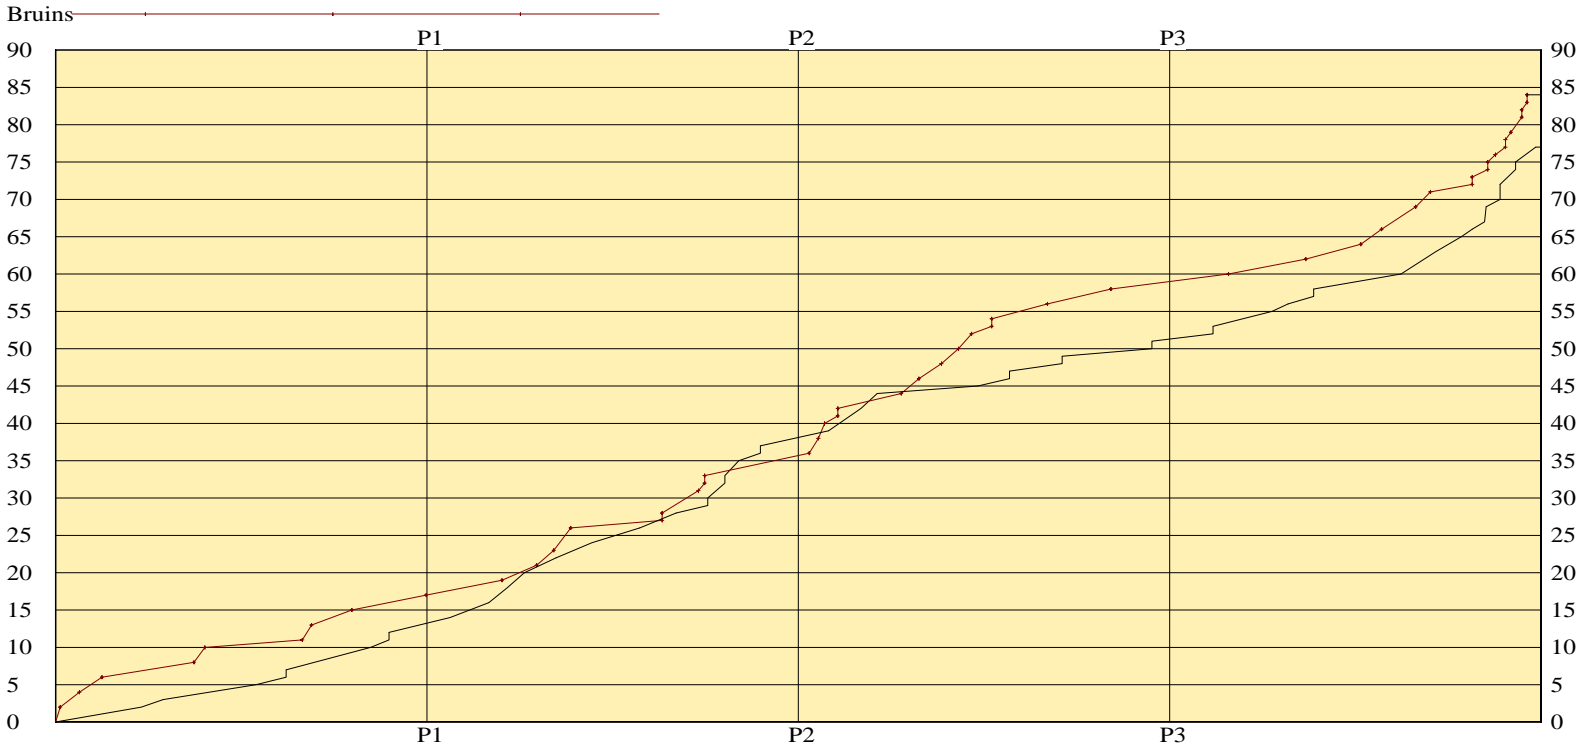

Ballard

2FG 15/24 (62.5%)	30	Pts/Shot 1.27
3FG 2/6 (33.3%)	6	2nd Eff Pts 12
TFG 17/30 (56.7%)		Pts off TO's 14
FT 15/20 (75.0%)	15	3Pt Eff -8.3
Scoring Distribution: 2FG 58.8% 3FG 11.8% FT 29.4%		

KHSAA Basketball - Scoring Timeline Report

Henry Clay Blue Devils vs. Ballard Bruins

DATE: 03/22/2003 TIME: Noon EST SITE: Rupp Arena-Lexington, KY

Blue Devils

LEAD TIMELINE

Bruins

Blue Devils

SCORING TIMELINE

Largest Lead HCHS 60 BAL 71 (11 pts) Lead Changes 6 Number of Ties 5