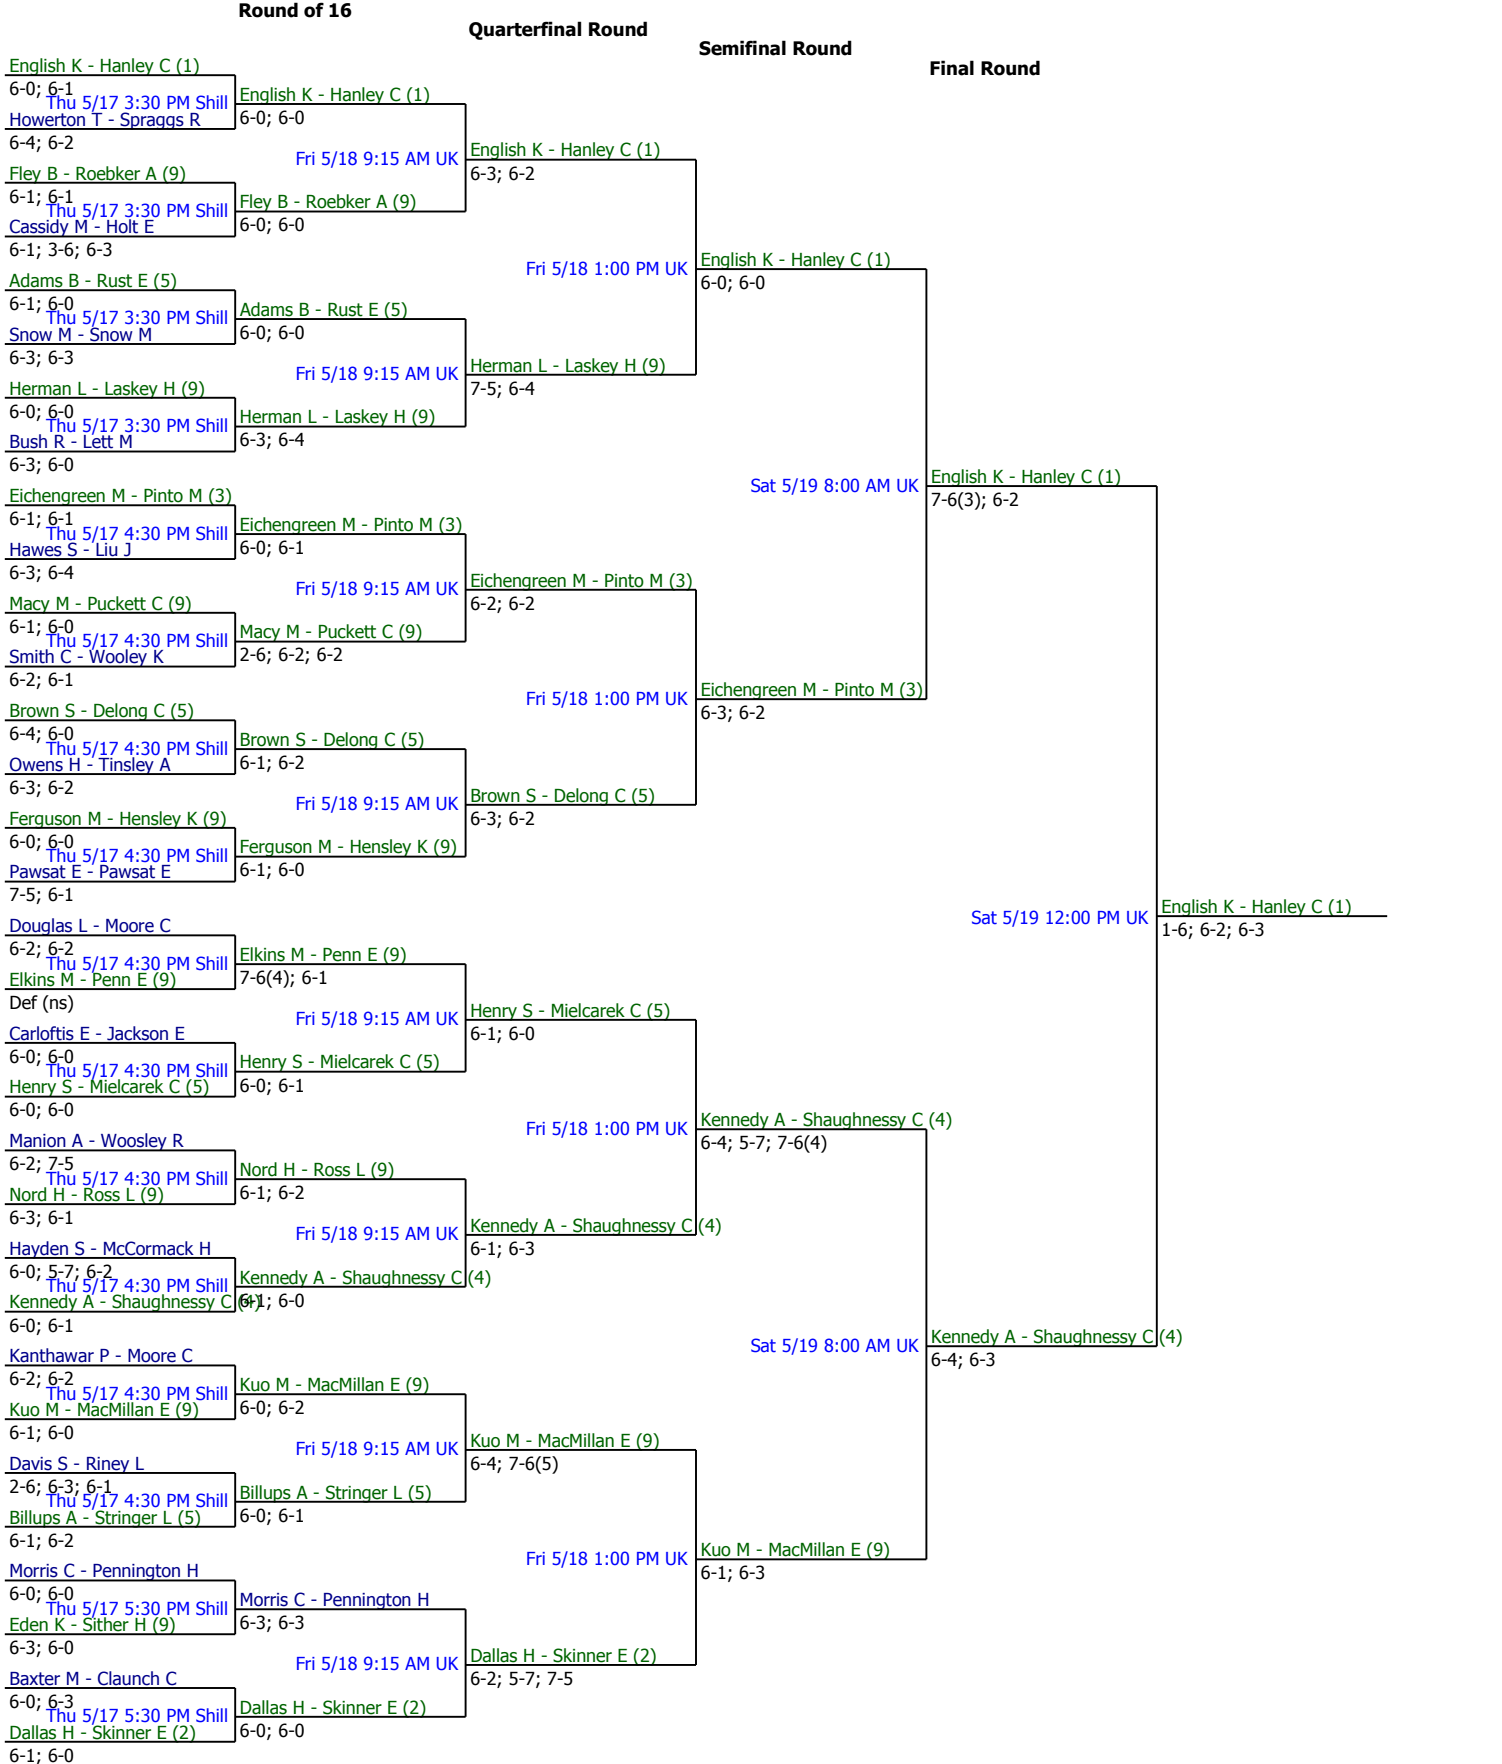

2012 KHSAA State Tennis Tournament		Seeded Players			
	Girls Doubles	1. English - Hanl...	5. Adams - Rust	9. Eden - Sither	9. Herman - Laskey
City/State: ,	Section:	2. Dallas - Skinn...	5. Billups - Stri...	9. Elkins - Penn	9. Kuo - MacMillan
Director: Mike Barren	Referee: Judy Brown	3. Eichengreen - ...	5. Brown - Delong	9. Ferguson - Hen...	9. Macy - Puckett
Phone:	Date: 05/17/2012 - 05/19/2012	4. Kennedy - Chau...	5. Henry - Mielca...	9. Fley - Roebker	9. Nord - Ross
				Winner: English - Hanley	

Round of 32

Referee's Signature