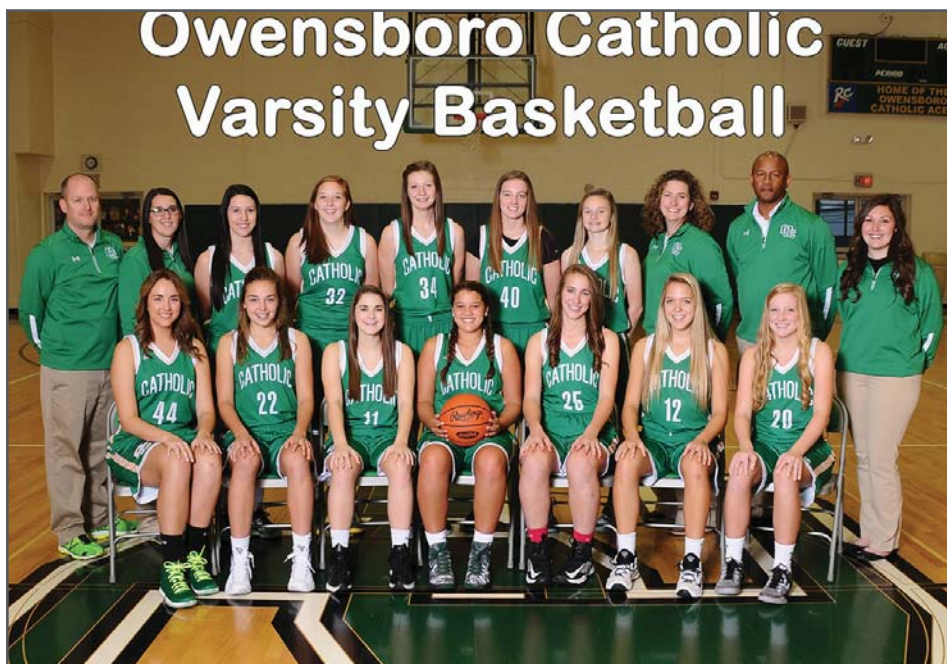

2015-16 OWENSBORO CATHOLIC LADY ACES (pictured left to right) — BACK ROW: Head Coach Michael Robertson, Asst. Coach Jessica Adkins, Brynna Booth, Ellie Mitchell, Mackenzie Keelin, Madelyn Lyon, Megan Patton, Asst. Coach Allison Ross, Asst. Coach Keith Piersawl, Asst. Coach Bretnea Turner-Thomas. FRONT ROW: Emily Foreman, Annabel Moore, Katie Fulkerson, Mikayla Berry, Caroline Hayden, Emily Marshall, Katelin Maggard.

QUICK FACTS

Nickname: ..... Lady Aces
Colors: ..... Green & White
Region: 3
District: 9
City: ..... Owensboro
County: ..... Daviess
Superintendent: ..... Jim Mattingly
Principal: ..... Gates Settle
Athletic Director: ..... David Blanford
Head Coach: ..... Michael Robertson
Sweet 16® Appearances: 5th
Sweet 16® Titles (Last): 0
All-Time Sweet 16® Record: 1-4
First Appearance: 1985
Most Recent Appearance: 2013

2015-16 SCHEDULE

Date	Opponent	W/L	Score
Nov 30	Warren Central	W	68-28
Dec 4	at Evansville Central, IN	L	61-78
Dec 7	at Grayson County	W	54-46
Dec 11	Owensboro	W	65-53
Dec 12	Riverdale, TN	L	72-86
Dec 18	at Apollo	W	66-45
Dec 21	vs. Henderson County	W	64-60
Dec 22	vs. Grayson County	W	72-62
Dec 22	vs. Owensboro	W	61-45
Dec 28	vs. Brentwood, TN	W	75-41
Dec 29	vs. Sycamore, TN	L	45-47
Dec 30	vs. Beech, TN	W	56-45
Jan 2	at Daviess County	W	51-49
Jan 5	at Muhlenberg County	W	57-47
Jan 8	at Owensboro	W	68-52
Jan 12	at Murray	L	57-73
Jan 14	Apollo	W	70-29
Jan 16	vs. McLean County	W	67-49
Jan 18	vs. Edmonson County	W	75-55
Jan 21	vs. Hancock County	W	65-33
Jan 25	Ohio County	W	59-26
Jan 27	vs. Kentucky Country Day	W	68-31
Jan 29	vs. Shelby Valley	W	54-37
Jan 30	vs. Harlan	W	52-32
Jan 31	vs. Murray	L	28-45
Feb 5	Daviess County	W	56-46
Feb 10	Warren Central	W	54-48
Feb 11	McLean County	W	73-42
Feb 15	Muhlenberg County	W	71-49
Feb 18	at Breckinridge County	W	74-60
Feb 22	vs. Apollo	W	64-48
Feb 25	vs. Daviess County	W	47-40
Feb 29	Muhlenberg County	W	78-44
Mar 4	vs. Grayson County	W	60-55
Mar 6	vs. Breckinridge County	W	64-30

TEAM ROSTER

No.	Name	Ht.	Pos.	Yr.
2	Meg Patton	5' 5	G	Sophomore
3	Bynnan Booth	5' 5	F	Sophomore
10	Mikayla Berry	5' 7	G	Senior
11	Katie Fulkerson	5' 6	G	Senior
12	Emily Marshall	5' 8	G	Senior
20	Katelin Maggard	5' 5	G	Junior
22	Annabel Moore	5' 10	F	Senior
24	Sarah Clemens	6' 0	C	Freshman
25	Caroline Hayden	5' 10	F	Senior
32	Ellie Mitchell	5' 9	G/F	Sophomore
34	Mackenzie Keelin	6' 0	G/F	Freshman
35	Dailey Kanipe	5' 8	G	Sophomore
40	Madelyn Lyon	5' 9	F	Freshman
42	Macy Thompson	5' 8	F	Sophomore
44	Emily Foreman	6' 1	C	Junior
	Aliyah Berry	5' 5	---	Freshman
	Carson Greenwell	5' 8	---	Sophomore
	Claire Johnson	5' 2	---	Freshman
	Mary Mills	5' 6	---	Freshman
	Caroline Reid	5' 5	---	8th

Head Coach: Michael Robertson

Assistant Coaches: Jessica Adkins, Jody Head, Keith Piersawl, Allison Ross, Bretnea Thomas, Andrew Goetz