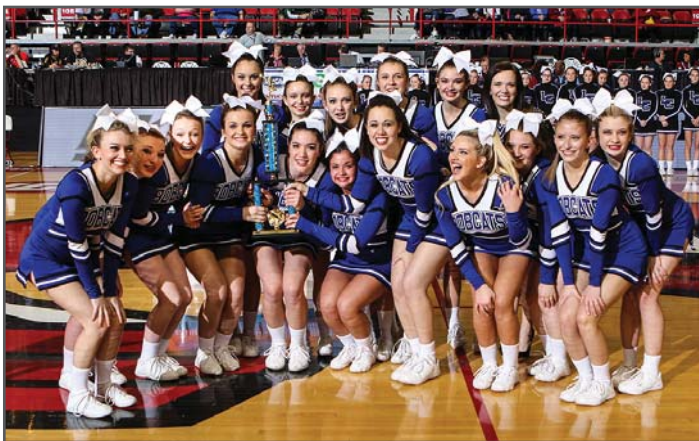

Other network personalities will be assigned as needed. Interested advertisers should contact Leah Little (llittle@khsaa.org).

PPL companies

RADIO NETWORK AFFILIATES

(Listing as of March 7)

STATION	CITY	AM	FM	STATION	CITY	AM	FM
WCBL-AM	Benton	1290		WPRT-AM	Prestonsburg	960	
WCBL-FM	Benton		99.1	WPRT-FM	Prestonsburg		104.5
WBGN-AM	Bowling Green	1340		WLCK-AM	Scottsville	1250	
WTCO-AM	Campbellsville	1450		WTLO-AM	Somerset	1480	
WAIN-AM	Columbia	1270		WTCW-AM	Whitesburg	920	
WHSX-FM	Edmonton		99.1	WXKQ-FM	Whitesburg		103.9
WTHX-FM	Elizabethtown		101.5	WBTH-AM	Williamson, WV	1400	
WCLU-AM	Glasgow	1490		WBTH-FM	Williamson, WV		102.5
WUGO-FM	Grayson		100.9				
WHBN-AM	Harrodsburg	1420					
WSON-AM	Henderson	860					
WSON-FM	Henderson		96.5				
WKCB-FM	Hindman		107.1				
WHOP-AM	Hopkinsville	1230					
WHOP-FM	Hopkinsville		95.3				
WFTG-AM	London	1400					
WXVW-AM	Louisville	1450					
WMSK-FM	Morganfield		95.3				
WUCO-AM	Morganfield	1550					
WLOC-AM	Munfordville	1150					
WNBS-AM	Murray	1340					
WOFC-AM	Murray	1130					
WKYH-AM	Paintsville	600					
WSIP-FM	Paintsville		98.9				
WLSI-AM	Pikeville	900					
WLSI-FM	Pikeville		95.9				

Kentucky Association of Pep Organization Sponsors

**2015 Girls' Sweet 16® Champions
Bell County**

60 YEARS OF CHEERS

The Kentucky Association of Pep Organization Sponsors was founded in 1954 by Stella S. Gilb, Professor of Physical Education at the University of Kentucky. Mrs. Gilb believed cheerleaders should be encouraged to constantly improve the skills and techniques while supporting their athletic teams. Sponsors of cheerleading squads throughout the state were then organized to continue this philosophy. Various cheerleading companies were invited to Kentucky for workshops and clinics to provide educational experience for our coaches and cheerleaders. KAPOs, believing that cheerleaders should in some way be rewarded for their time and efforts, started the Sweet 16® Competition in 1955.

PAST GIRLS' SWEET 16® WINNERS

1980	Apollo	1999	Marshall County
1981	Marshall County	2000	Harrison County
1982	Marshall County	2001	Henderson County
1983	Paul Blazer	2002	Harrison County
1984	Lafayette	2003	Perry Co. Central
1985	Tates Creek	2004	Barren County
1986	Paul Blazer	2005	Henderson County
1987	Male	2006	Magoffin County
1988	East Hardin	2007	Clay County
1989	Marshall County	2008	Henderson County
1990	Southern	2009	Clay County
1991	Marshall County	2010	Clay County
1992	Southern	2011	Clay County
1993	Whitesburg	2012	Perry County Central
1994	Henderson County	2013	Madison Central
1995	Hazard	2014	Corbin
1996	Monroe County	2015	Bell County
1997	Barren County		
1998	Elizabethtown