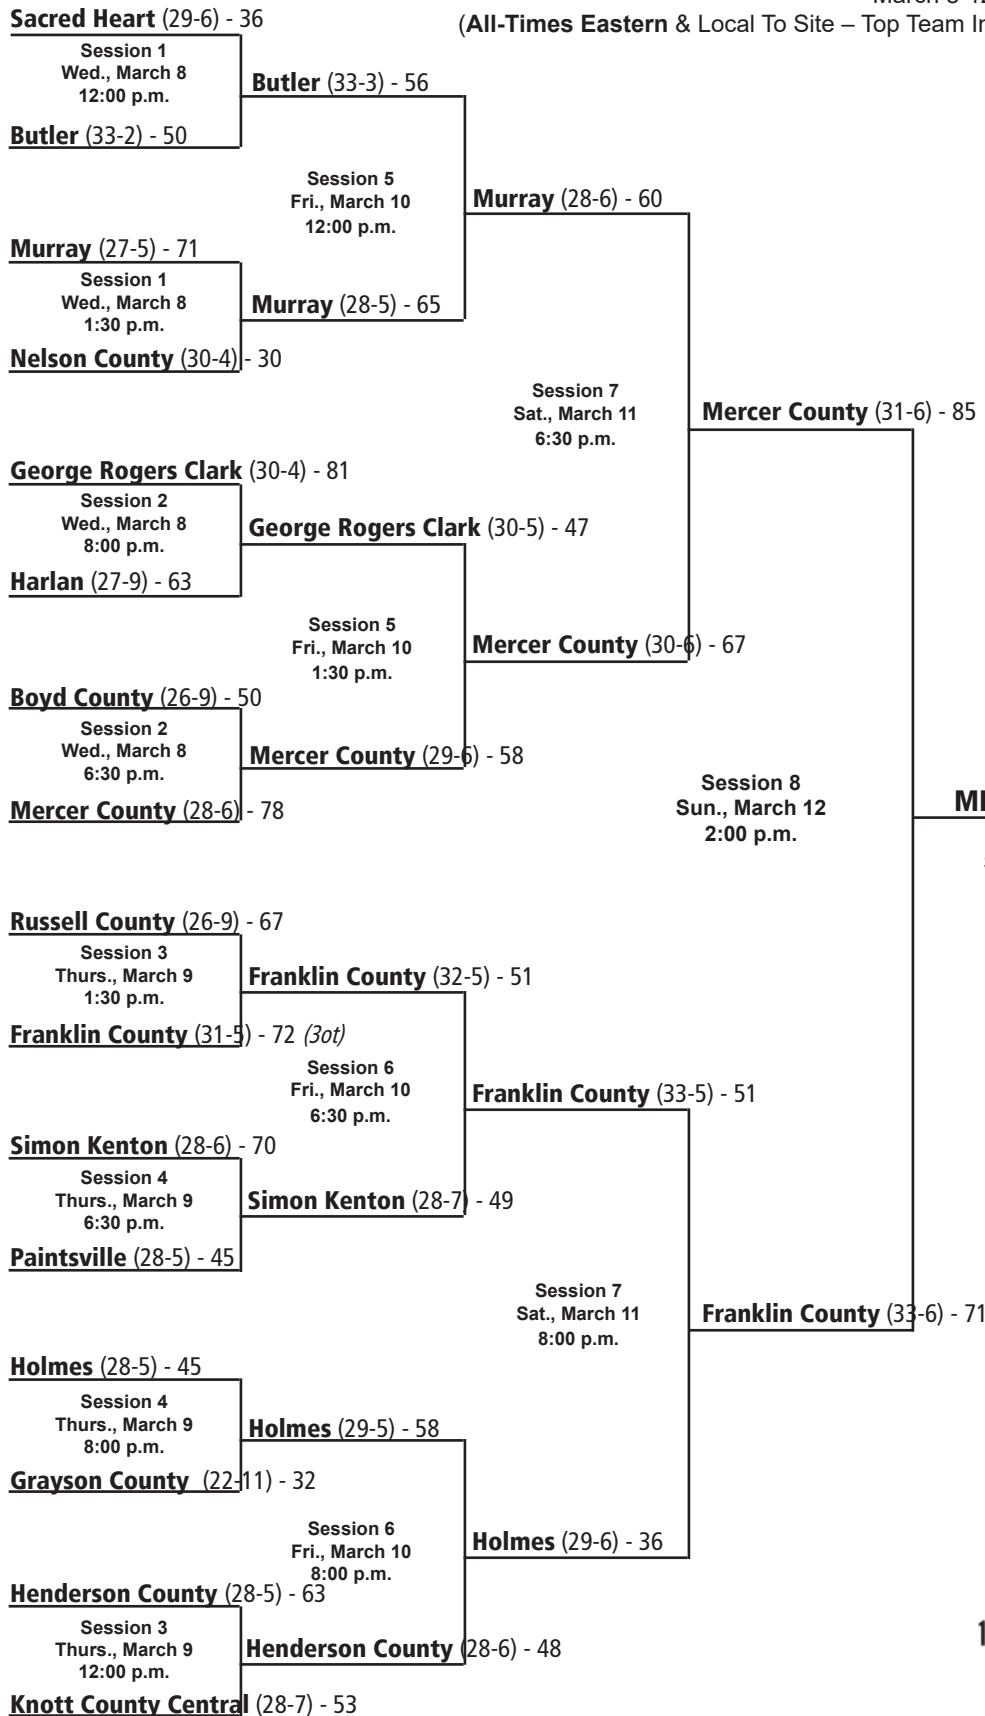

2017 ST. ELIZABETH HEALTHCARE/KHSAA GIRLS' SWEET 16® STATE BASKETBALL TOURNAMENT

March 8-12 • BB&T Arena • Highland Heights

(All-Times Eastern & Local To Site – Top Team In Bracket Will Be The Home Team)

MERCER COUNTY

**2017
State Champion**

GAME SCHEDULE

- Session 1, Wed, 3/8, 12:00 pm ET
Sacred Heart vs. Butler
- Murray vs. Nelson County
- Session 2, Wed, 3/8, 6:30 pm ET
Boyd County vs. Mercer County
- George Rogers Clark vs. Harlan
- Session 3, Thurs, 3/9, 12:00 pm ET
Henderson Co. vs. Knott Co. Central
- Russell County vs. Franklin County
- Session 4, Thurs, 3/9, 6:30 pm ET
Simon Kenton vs. Paintsville
- Holmes vs. Grayson County
- Session 5, Fri, 3/10, 12:00 pm ET
Butler vs. Murray
- George Rogers Clark vs. Mercer Co.
- Session 6, Fri, 3/10, 6:30 pm ET
Franklin County vs. Simon Kenton
- Holmes vs. Henderson County
- Session 7, Sat, 3/11, 6:30 pm ET
Murray vs. Mercer County
- Franklin County vs. Holmes
- Session 8, Sun, 3/12, 2 pm ET
Mercer County vs. Franklin County