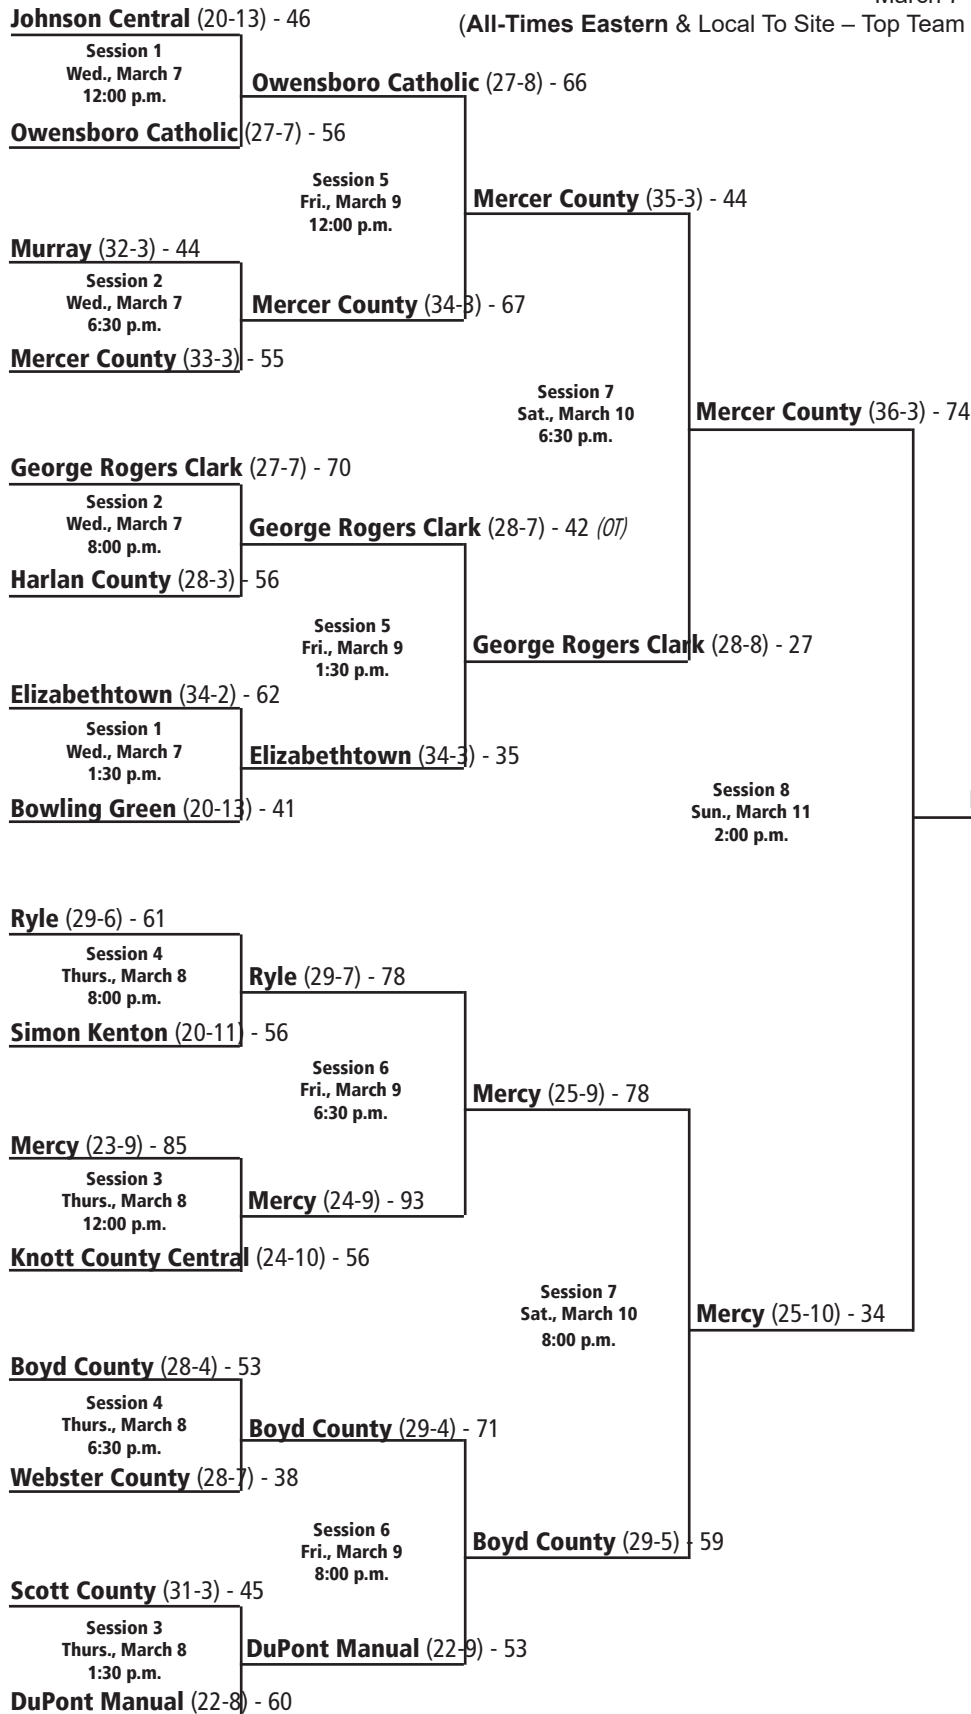

2018 ST. ELIZABETH HEALTHCARE/KHSAA GIRLS' SWEET 16® STATE BASKETBALL TOURNAMENT

March 7-11 • BB&T Arena • Highland Heights

(All-Times Eastern & Local To Site – Top Team In Bracket Will Be The Home Team)

MERCER COUNTY

**2018
State Champion**

GAME SCHEDULE

- Session 1, Wed., 3/7, 12:00 pm ET
Johnson Central vs. Owensboro Catholic
Elizabethtown vs. Bowling Green
- Session 2, Wed., 3/7, 6:30 pm ET
Murray vs. Mercer County
George Rogers Clark vs. Harlan County
- Session 3, Thurs., 3/8, 12:00 pm ET
Mercy vs. Knott County Central
Scott County vs. DuPont Manual
- Session 4, Thurs., 3/8, 6:30 pm ET
Boyd County vs. Webster County
Ryle vs. Simon Kenton
- Session 5, Fri., 3/9, 12:00 pm ET
Owensboro Catholic vs. Mercer County
George Rogers Clark vs. Elizabethtown
- Session 6, Fri., 3/9, 6:30 pm ET
Ryle vs. Mercy
Boyd County vs. DuPont Manual
- Session 7, Sat., 3/10, 6:30 pm ET
Mercer County vs. George Rogers Clark
Mercy vs. Boyd County
- Session 8, Sun., 3/11, 2 pm ET
Mercer County vs. Mercy