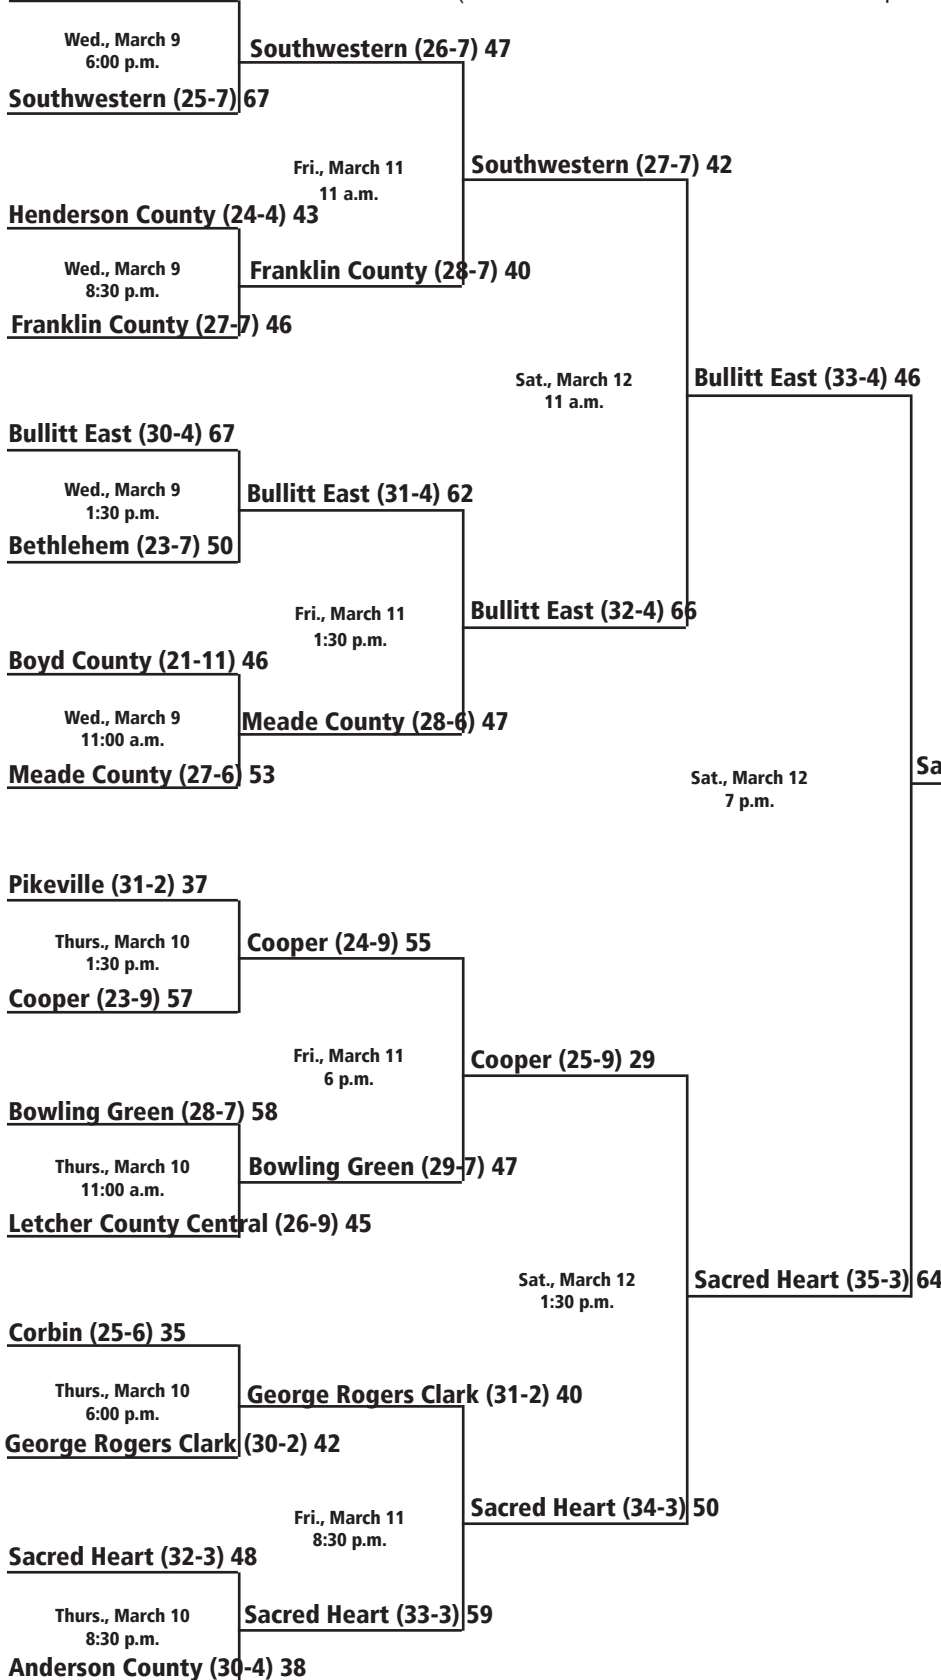

2022 MINGUA BEEF JERKY GIRLS' SWEET 16® STATE BASKETBALL TOURNAMENT

March 9-12 • Rupp Arena • Lexington

McCracken County (31-1) 56

(All-Times Eastern & Local To Site – Top Team In Bracket Will Be The Home Team)

Sacred Heart (36-3)

**2022
State Champion**

GAME SCHEDULE

Wednesday, 3/9

- 11 - Boyd County vs. Meade County
- 1:30 - Bullitt East vs. Bethlehem
- 6 - McCracken County vs. Southwestern
- 8:30 - Henderson County vs. Franklin County

Thursday, 3/10

- 11 - Bowling Green vs. Letcher County Central
- 1:30 - Pikeville vs. Cooper
- 6 - Corbin vs. George Rogers Clark
- 8:30 - Sacred Heart vs. Anderson County

Friday, 3/11

- 11 - Southwestern vs. Franklin County
- 1:30 - Bullitt East vs. Meade County
- 6 - Cooper vs. Bowling Green
- 8:30 - George Rogers Clark vs. Sacred Heart

Saturday, 3/12

- 11 - Southwestern vs. Bullitt East
- 1:30 - Cooper vs. Sacred Heart
- 7 - Bullitt East vs. Sacred Heart