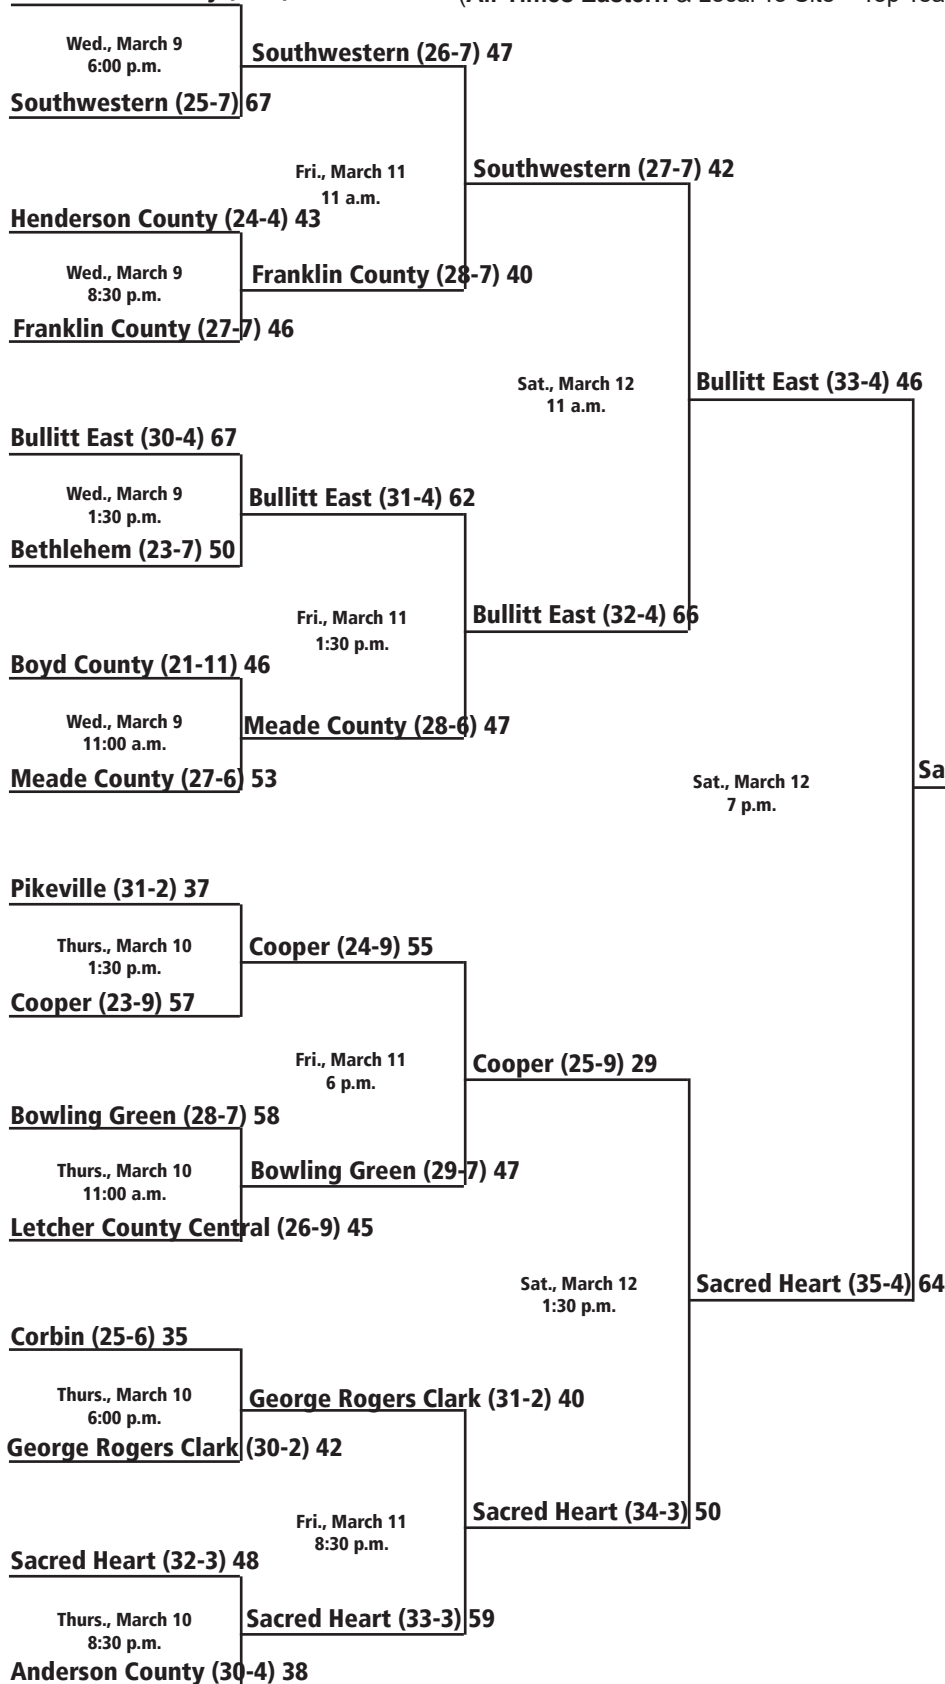

# 2022 MINGUA BEEF JERKY GIRLS' SWEET 16® STATE BASKETBALL TOURNAMENT

March 9-12 • Rupp Arena • Lexington

**McCracken County (31-1) 56**

(All-Times Eastern & Local To Site – Top Team In Bracket Will Be The Home Team)

**2022  
State Champion**

**GAME SCHEDULE**

- Wednesday, 3/9
  - 11 - Boyd County vs. Meade County
  - 1:30 - Bullitt East vs. Bethlehem
  - 6 - McCracken County vs. Southwestern
  - 8:30 - Henderson County vs. Franklin County
- Thursday, 3/10
  - 11 - Bowling Green vs. Letcher County Central
  - 1:30 - Pikeville vs. Cooper
  - 6 - Corbin vs. George Rogers Clark
  - 8:30 - Sacred Heart vs. Anderson County
- Friday, 3/11
  - 11 - Southwestern vs. Franklin County
  - 1:30 - Bullitt East vs. Meade County
  - 6 - Cooper vs. Bowling Green
  - 8:30 - George Rogers Clark vs. Sacred Heart
- Saturday, 3/12
  - 11 - Southwestern vs. Bullitt East
  - 1:30 - Cooper vs. Sacred Heart
  - 7 - Bullitt East vs. Sacred Heart