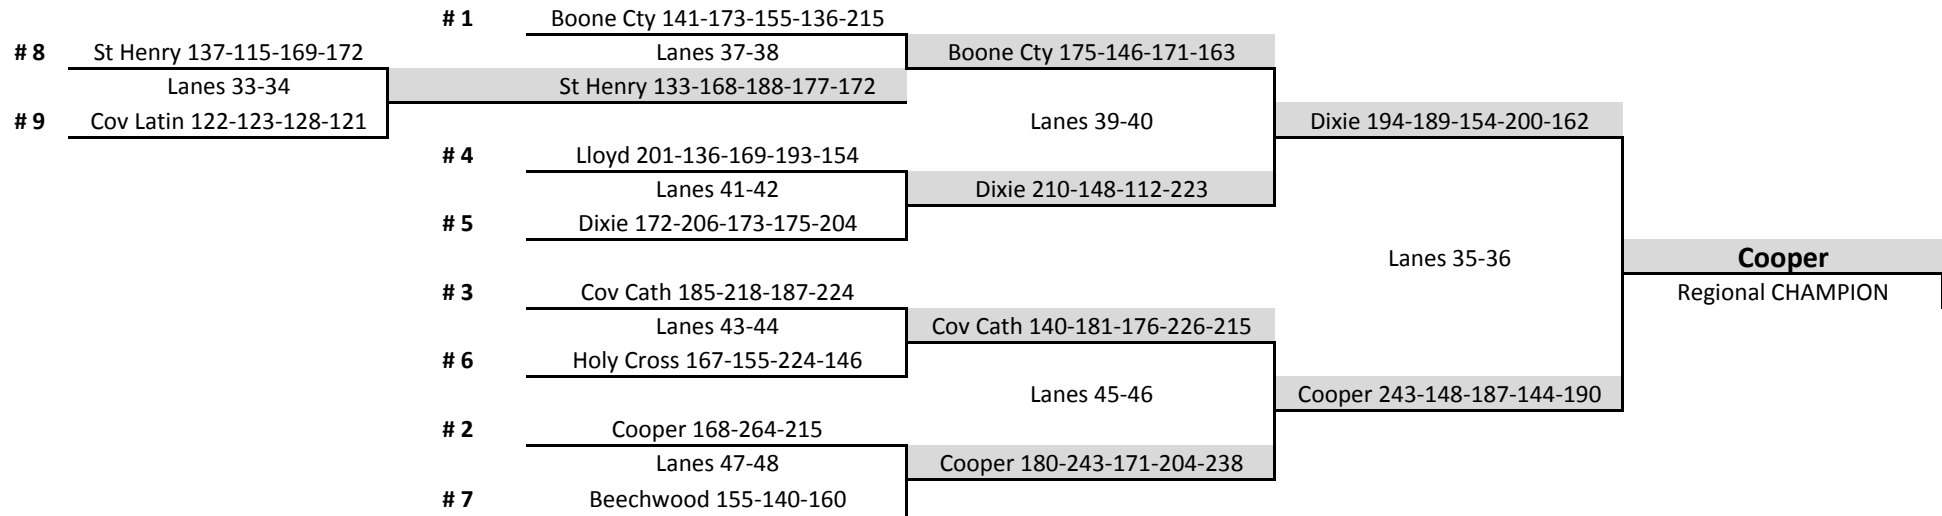

Singles Step Bracket

Region:

6

Date:

2/7/2014

Boys:

# 4. Samantha Schmitz 123			
Lane # 51-52	Taylor Evans 170		
# 3. Taylor Evans 192	Lane # 49-50	Kayla Hightchew 183	
	# 2. Kayla Hightchew 240	Lane # 47-48	Kayla Hightchew
		# 1. Emily Bross 181	Regional Girls' Champion

Boys Team Championship Bracket

Region: 6

Date: 2/6/2014

<u>Boys</u>	<u>School</u>	<u>Left Lane</u>	<u>Right Lane</u>	<u>Total</u>	
1	Boone County	581	646	1227	# 8
2	Cooper	539	581	1120	
3	Covington Catholic	587	524	1111	# 9
4	Lloyd Memorial	573	526	1099	
5	Dixie Heights	571	527	1098	
6	Holy Cross (Covington)	548	499	1047	
7	Beechwood	538	421	959	
8	St Henry District	467	425	892	
9	Covington Latin	386	428	814	