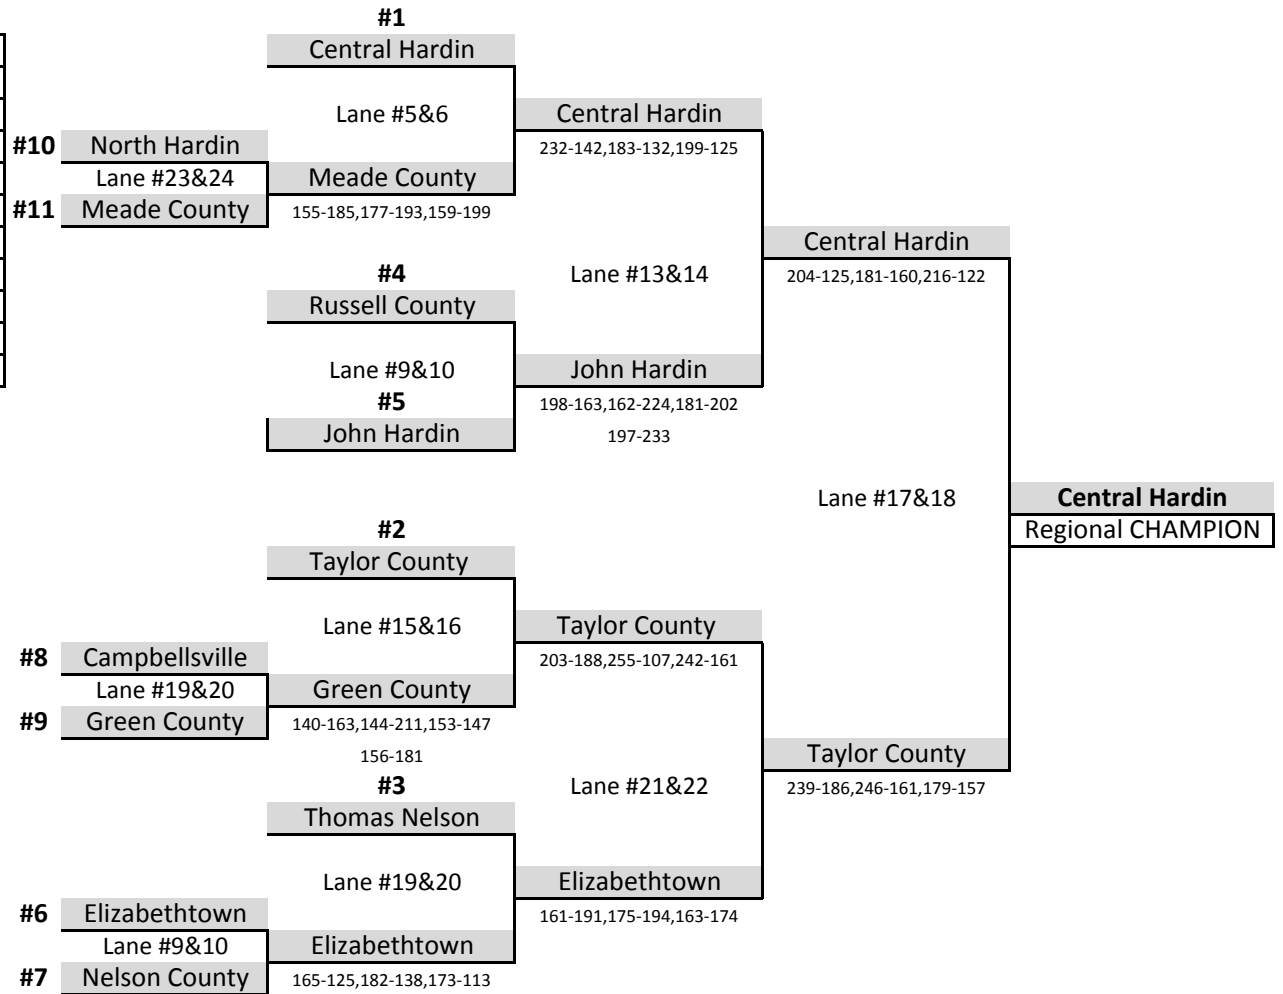

Boys Team Championship Bracket

Region: 2

Date: 29-Jan-16

Boys	School	Left Lane	Right Lane	Total
1	Central Hardin	683	568	1251
2	Taylor County	584	615	1199
3	Thomas Nelson	507	517	1024
4	Russell County	521	499	1020
5	John Hardin	452	547	999
6	Elizabethtown	530	460	990
7	Nelson County	554	431	985
8	Campbellsville	511	462	973
9	Green County	533	415	948
10	North Hardin	481	465	946
11	Meade County	502	432	934

12
13
14
15
16

Girls Team Championship Bracket

Region: 2

Date: 29-Jan-16

Girls	School	Left Lane	Right Lane	Total
1	Taylor County	605	507	1112
2	Central Hardin	480	546	1026
3	Meade County	537	348	885
4	Nelson County	452	402	854
5	John Hardin	454	381	835
6	North Hardin	379	396	775
7	Thomas Nelson	406	362	768
8	Green County	351	373	724
9	Elizabethtown	360	342	702
10	Campbellsville	188	377	565
11	Russell County	259	288	547

Singles Step Bracket Region 2

Region: 2

Date: 30-Jan-16

Boys:

# 4. Bre Edwards - 145 - Meade County			
Lane #19&20	Tatum Hamilton - 217 - Taylor County		
# 3. Tatum Hamilton - 206 - Taylor County	Lane #19&20	Mary Zeitler - 180 - Central Hardin	
	# 2. Mary Zeitler - 223 - Central Hardin	Lane #19&20	Candace Gibson - Taylor County
		# 1. Candace Gibson - 183 - Taylor County	Regional Girls' Champion