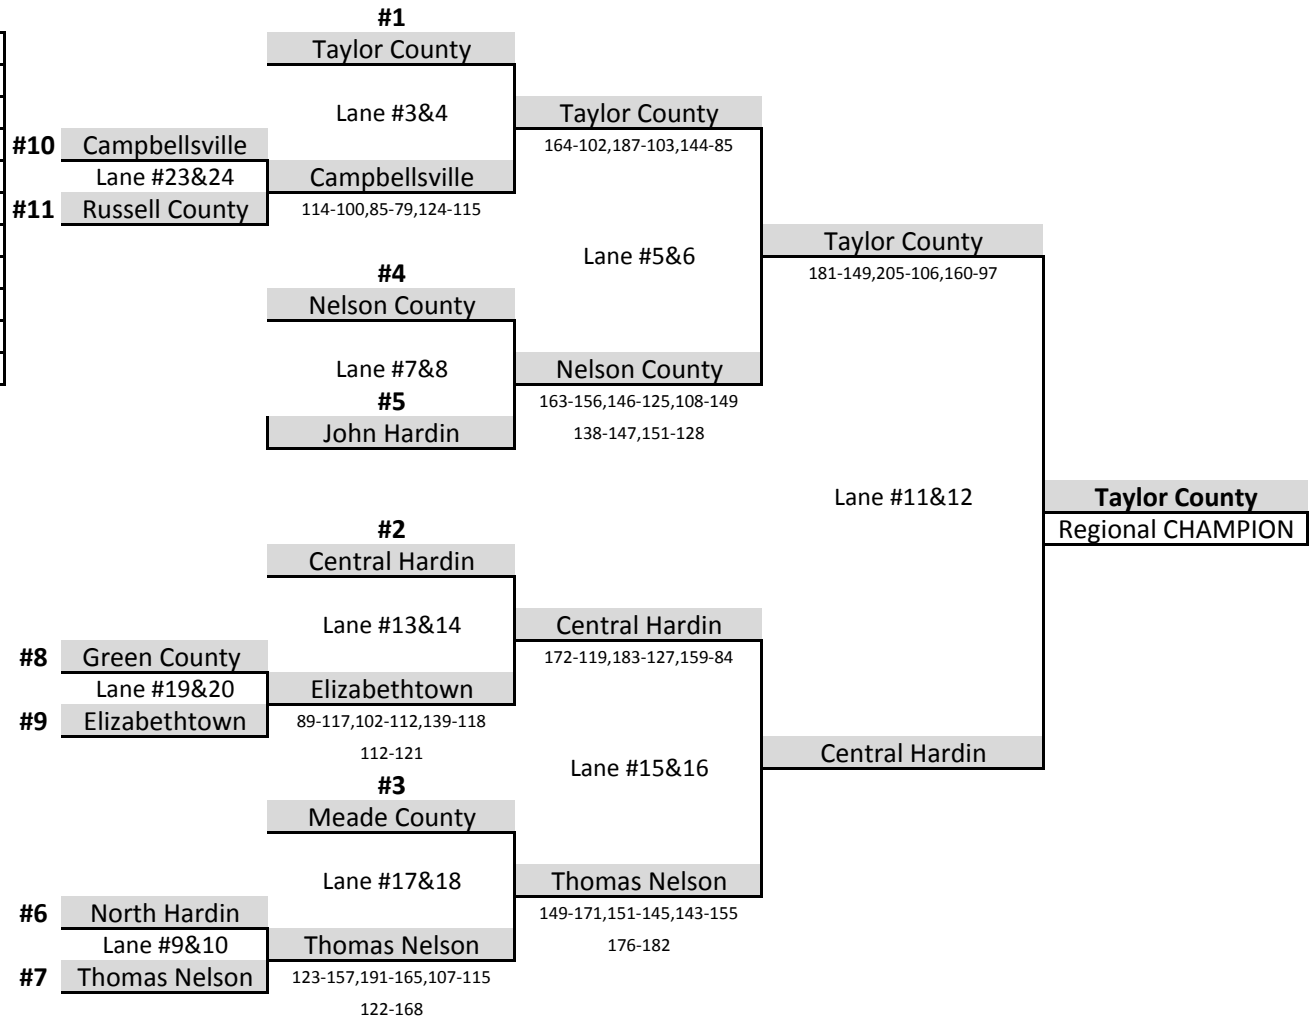

Boys Team Championship Bracket

Region: 2

Date: 29-Jan-16

Boys	School	Left Lane	Right Lane	Total
1	Central Hardin	683	568	1251
2	Taylor County	584	615	1199
3	Thomas Nelson	507	517	1024
4	Russell County	521	499	1020
5	John Hardin	452	547	999
6	Elizabethtown	530	460	990
7	Nelson County	554	431	985
8	Campbellsville	511	462	973
9	Green County	533	415	948
10	North Hardin	481	465	946
11	Meade County	502	432	934

12
13
14
15
16

Girls Team Championship Bracket

Region: 2

Date: 29-Jan-16

Girls	School	Left Lane	Right Lane	Total
1	Taylor County	605	507	1112
2	Central Hardin	480	546	1026
3	Meade County	537	348	885
4	Nelson County	452	402	854
5	John Hardin	454	381	835
6	North Hardin	379	396	775
7	Thomas Nelson	406	362	768
8	Green County	351	373	724
9	Elizabethtown	360	342	702
10	Campbellsville	188	377	565
11	Russell County	259	288	547

Singles Step Bracket Region 2

Region: 2

Date: 30-Jan-16

Boys: