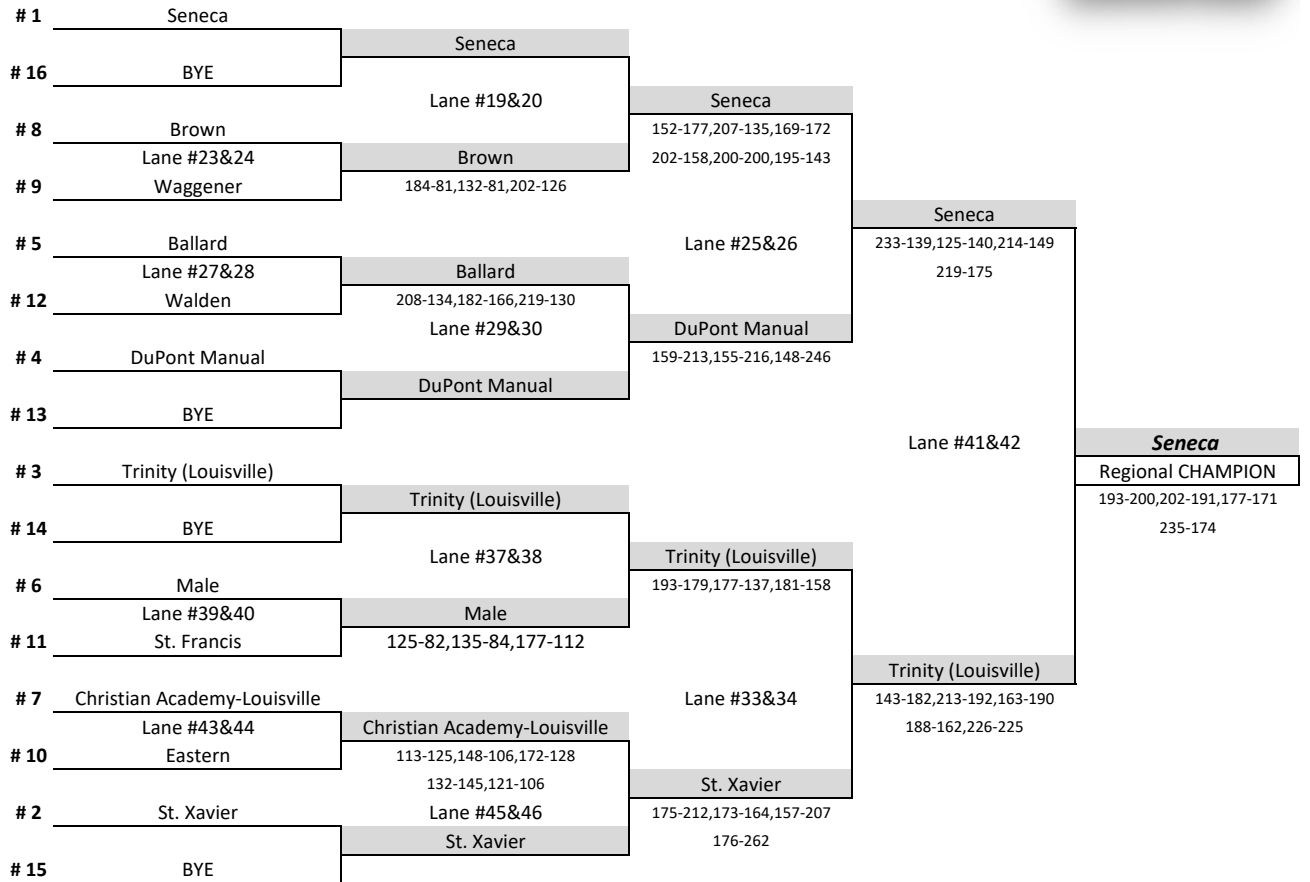

Boys Team Championship Bracket

Region: 4

Date: 1/28/2017

Boys	School	Team 1	Team 2	Total
1	Seneca	534	726	1260
2	St. Xavier	717	538	1255
3	Trinity (Louisville)	636	591	1227
4	DuPont Manual	550	629	1179
5	Ballard	512	523	1035
6	Male	470	445	915
7	Christian Academy-Louisville	372	466	838
8	Brown	426	407	833
9	Waggener	358	354	712
10	Eastern	393	312	705
11	St. Francis	357	267	624
12	Walden	280	254	534
13	BYE			
14	BYE			
15	BYE			
16	BYE			

Unified Team Bracket

Region: 4

Date: 1/27/2017

Seed Rank	School	Seed	Game Score
1	Eastern #1	164	
2	Eastern #2	99	
3	BYE		
4	BYE		
5	BYE		
6	BYE		
7	BYE		
8	BYE		
9	BYE		
10	BYE		
11	BYE		
12	BYE		
13	BYE		
14	BYE		
15	BYE		
16	BYE		