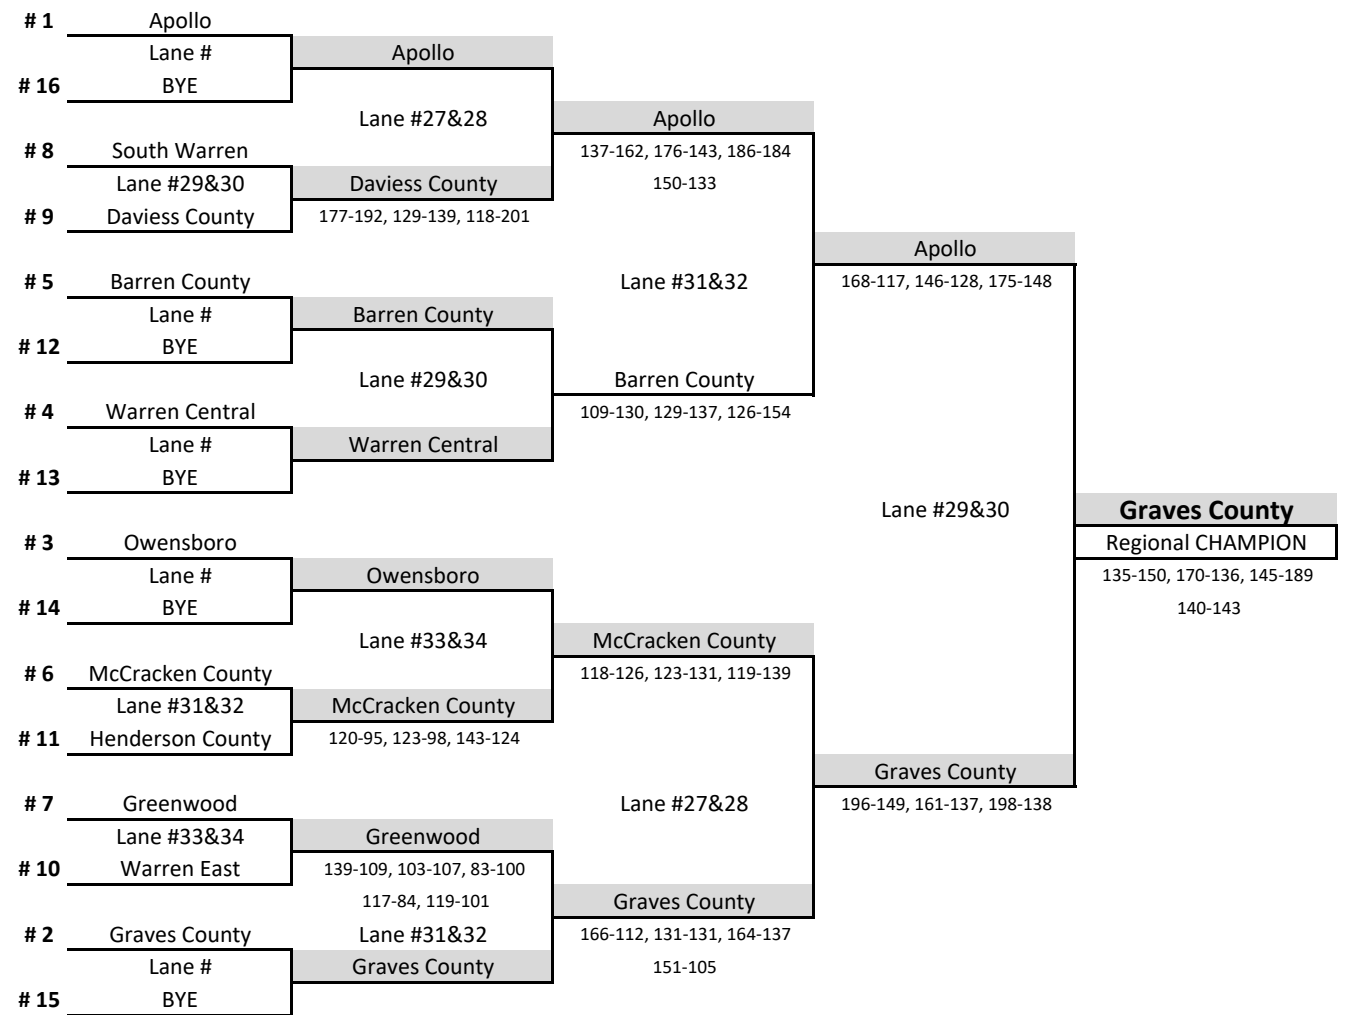

# 1	McCracken County	McCracken County		
# 16	BYE		Lane #19&20	McCracken County
# 8	Graves County			147-159, 211-159, 170-160
	Lane #17&18	Graves County		194-167
# 9	Warren Central		222-179, 200-144, 166-229	
			155-204, 162-156	
# 5	Apollo			183-192, 165-141, 162-136
	Lane #19&20	Apollo		174-160
# 12	Owensboro Catholic		133-120, 163-129, 125-129	
			161-153	
# 4	Ohio County		Lane #17&18	
	Lane #21&22	Ohio County		154-159, 131-165, 172-188
# 13	Warren East		169-116, 141-129, 170-103	
# 3	Barren County			Lane #21&22
	Lane #23&24	Barren County		
# 14	Bowling Green		180-80, 240-101, 142-90	
			Lane #23&24	
# 6	South Warren			138-196, 186-209, 162-152
	Lane #25&26	South Warren		138-190
# 11	Greenwood		205-140, 149-142, 195-76	
# 7	Henderson County			Lane #25&26
	Lane #27&28	Henderson County		195-206, 159-148, 161-176
# 10	Owensboro		170-129, 224-89, 153-156	
			180-124	
# 2	Daviess County		Lane #25&26	
		Daviess County		186-174, 185-147, 178-160
# 15	BYE			

McCracken County

Regional CHAMPION

181-181, 175-155, 149-145

192-194, 178-168

Girls Team Championship Bracket

Region: 1

Date: Jan. 27, 2018

Girls	School	Team 1	Team 2	Total
1	Apollo	463	504	967
2	Graves County	411	422	833
3	Owensboro	367	442	809
4	Warren Central	397	393	790
5	Barren County	425	363	788
6	McCracken County	350	433	783
7	Greenwood	376	394	770
8	South Warren	297	465	762
9	Daviess County	379	304	683
10	Warren East	322	327	649
11	Henderson County	344	249	593
12	BYE			0
13	BYE			0
14	BYE			0
15	BYE			0
16	BYE			0

Singles Step Bracket

Region: 1

Date: 1/26/2018

Boys: