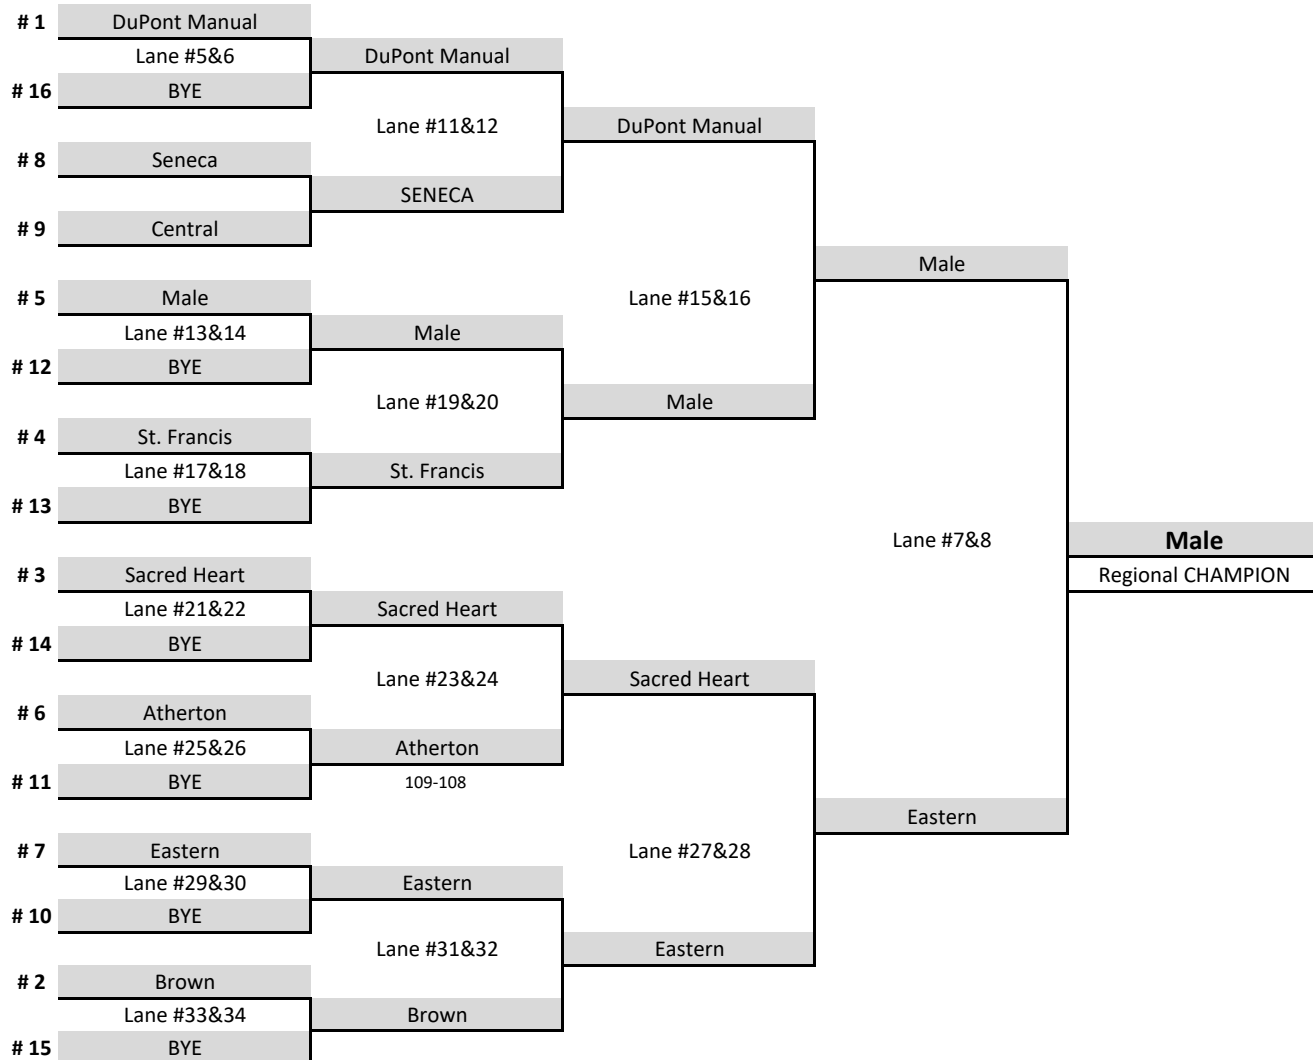

# Boys Team Championship Bracket

Region: 4

Date: 1/22/2018

<u>Boys</u>	<u>School</u>	<u>Team 1</u>	<u>Team 2</u>	<u>Total</u>
1	St. Xavier	523	532	1055
2	Trinity (Louisville)	490	548	1038
3	Seneca	438	541	979
4	DuPont Manual	468	489	957
5	Ballard	464	488	952
6	Eastern	398	478	876
7	Christian Academy-Lou.	454	409	863
8	Male	443	455	898
9	Brown	487	369	856
10	Walden	331	388	719
11	Atherton	399	227	626
12	St. Francis	267	288	555
13	BYE			0
14	BYE			0
15	BYE			0
16	BYE			0

# Singles Step Bracket

Region: 4

Date: 1/27/2018

Boys:

#4. Ron Stasyny- 151 - Seneca			
Lane #27&28	#3. Jacob Rowan - 170 - DuPont Manual		
#3. Jacob Rowan- 194 - DuPont Manual	Lane #25&26	#3. Jacob Rowan - 211 - DuPont Manual	
	#2. Bryce Frantz - 145 - Seneca	Lane #23&24	#3. Jacob Rowan - DuPont Manual
		#1. Andrew Kaelin - 148 - Ballard	<b>Regional Boys' Champion</b>