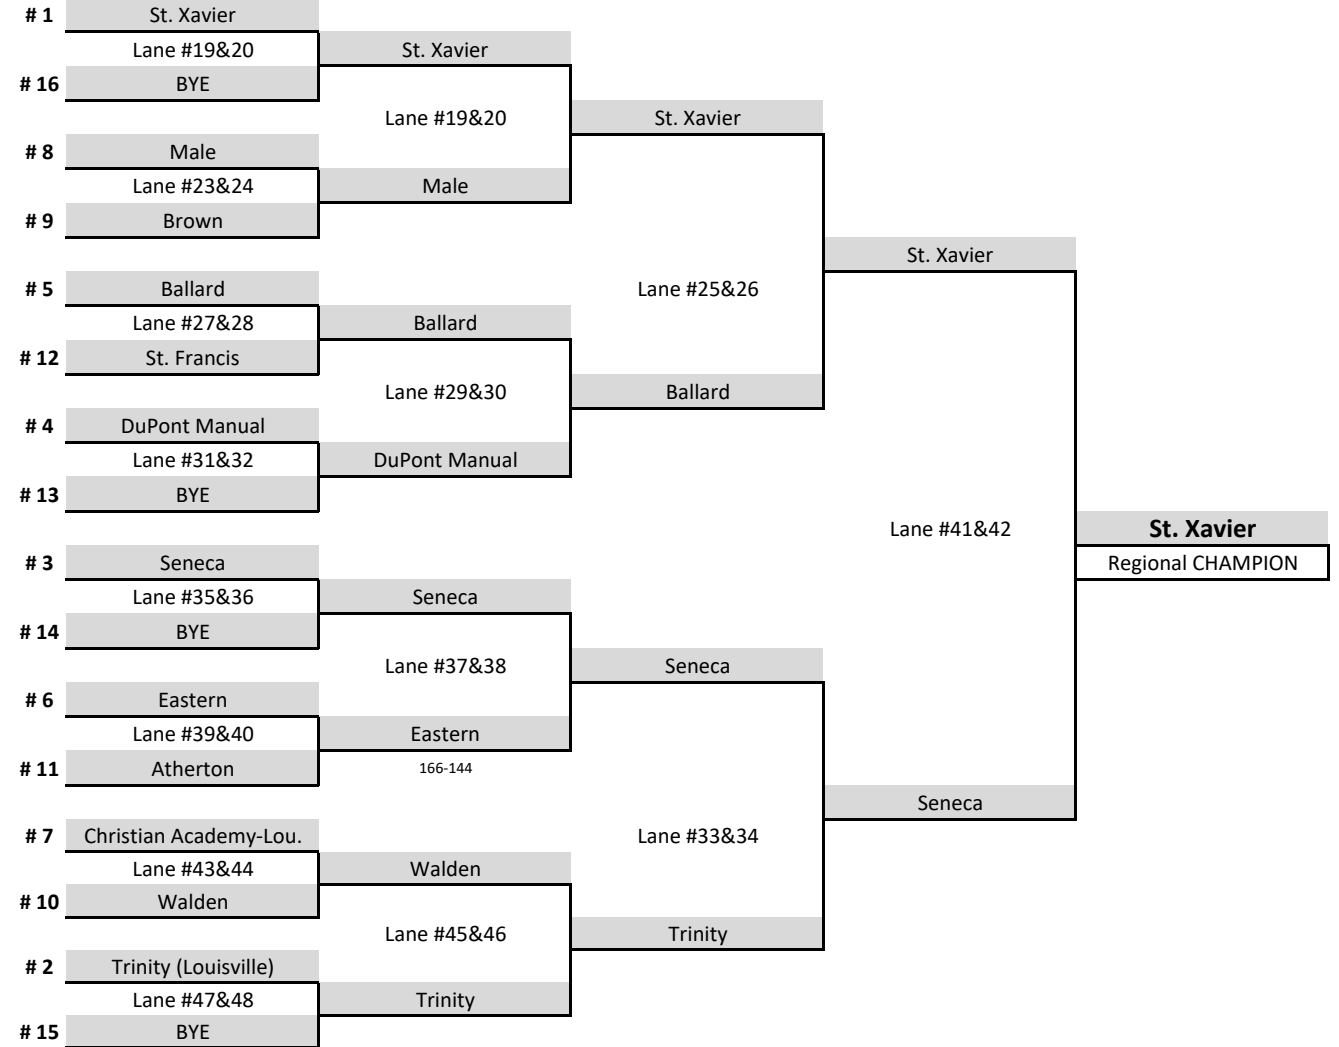

# Boys Team Championship Bracket

Region: 4

Date: 1/22/2018

<u>Boys</u>	<u>School</u>	<u>Team 1</u>	<u>Team 2</u>	<u>Total</u>
1	St. Xavier	523	532	1055
2	Trinity (Louisville)	490	548	1038
3	Seneca	438	541	979
4	DuPont Manual	468	489	957
5	Ballard	464	488	952
6	Eastern	398	478	876
7	Christian Academy-Lou.	454	409	863
8	Male	443	455	898
9	Brown	487	369	856
10	Walden	331	388	719
11	Atherton	399	227	626
12	St. Francis	267	288	555
13	BYE			0
14	BYE			0
15	BYE			0
16	BYE			0

# Singles Step Bracket

Region: 4

Date: 1/27/2018

Boys:

#4. Ron Stasyny- 151 - Seneca			
Lane #27&28	#3. Jacob Rowan - 170 - DuPont Manual		
#3. Jacob Rowan- 194 - DuPont Manual	Lane #25&26	#3. Jacob Rowan - 211 - DuPont Manual	
	#2. Bryce Frantz - 145 - Seneca	Lane #23&24	#3. Jacob Rowan - DuPont Manual
		#1. Andrew Kaelin - 148 - Ballard	<b>Regional Boys' Champion</b>