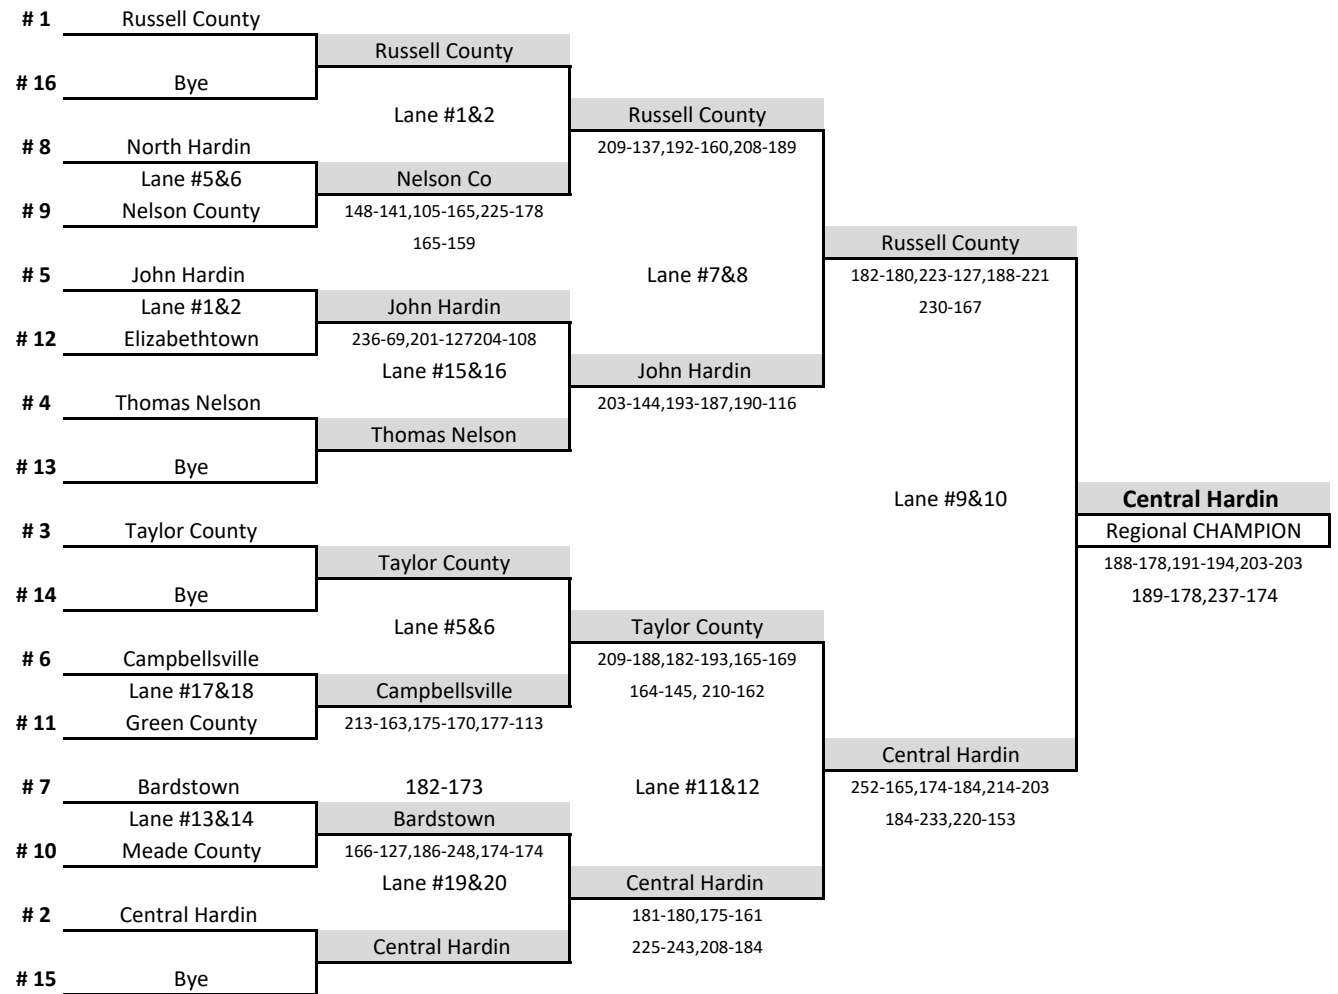

Boys Team Championship Bracket

Region: 2

Date: 1/26/2019

Boys	School	Team 1	Team 2	Total
1	Russell County	628	576	1204
2	Central Hardin	562	607	1169
3	Taylor County	606	520	1126
4	Thomas Nelson	644	438	1082
5	John Hardin	616	442	1058
6	Campbellsville	576	452	1028
7	Bardstown	485	509	994
8	North Hardin	515	479	994
9	Nelson County	564	329	893
10	Meade County	476	390	866
11	Green County	354	383	737
12	Elizabethtown	382	305	687
13	Bye			0
14	Bye			0
15	Bye			0
16	Bye			0

Girls Team Championship Bracket

Region: 2

Date: 1/25/2019

Girls	School	Team 1	Team 2	Total
1	Central Hardin	595	572	1167
2	Green County	541	392	933
3	Taylor County	463	464	927
4	John Hardin	424	493	917
5	North Hardin	514	391	905
6	Russell County	408	416	824
7	Bardstown	427	347	774
8	Nelson County	511	261	772
9	Elizabethtown	440	295	735
10	Thomas Nelson	398	286	684
11	Meade County	261	361	622
12				0
13				0
14				0
15				0
16				0

Unified Team Bracket

Region: 2

Date: 1/25/2019

Seed Rank	School	Seed Game Score
1	Meade County A	153
2	John Hardin A	140
3	Meade County B	135
4	John Hardin B	115
5	Bardstown A	115
6	Meade County C	114
7	John Hardin C	104
8	Meade County D	102
9	Bardstown B	97
10	Bardstown C	76
11	Bardstown D	71
12	Bardstown E	58
13	Bardstown F	33
14	Bye	
15	Bye	
16	Bye	