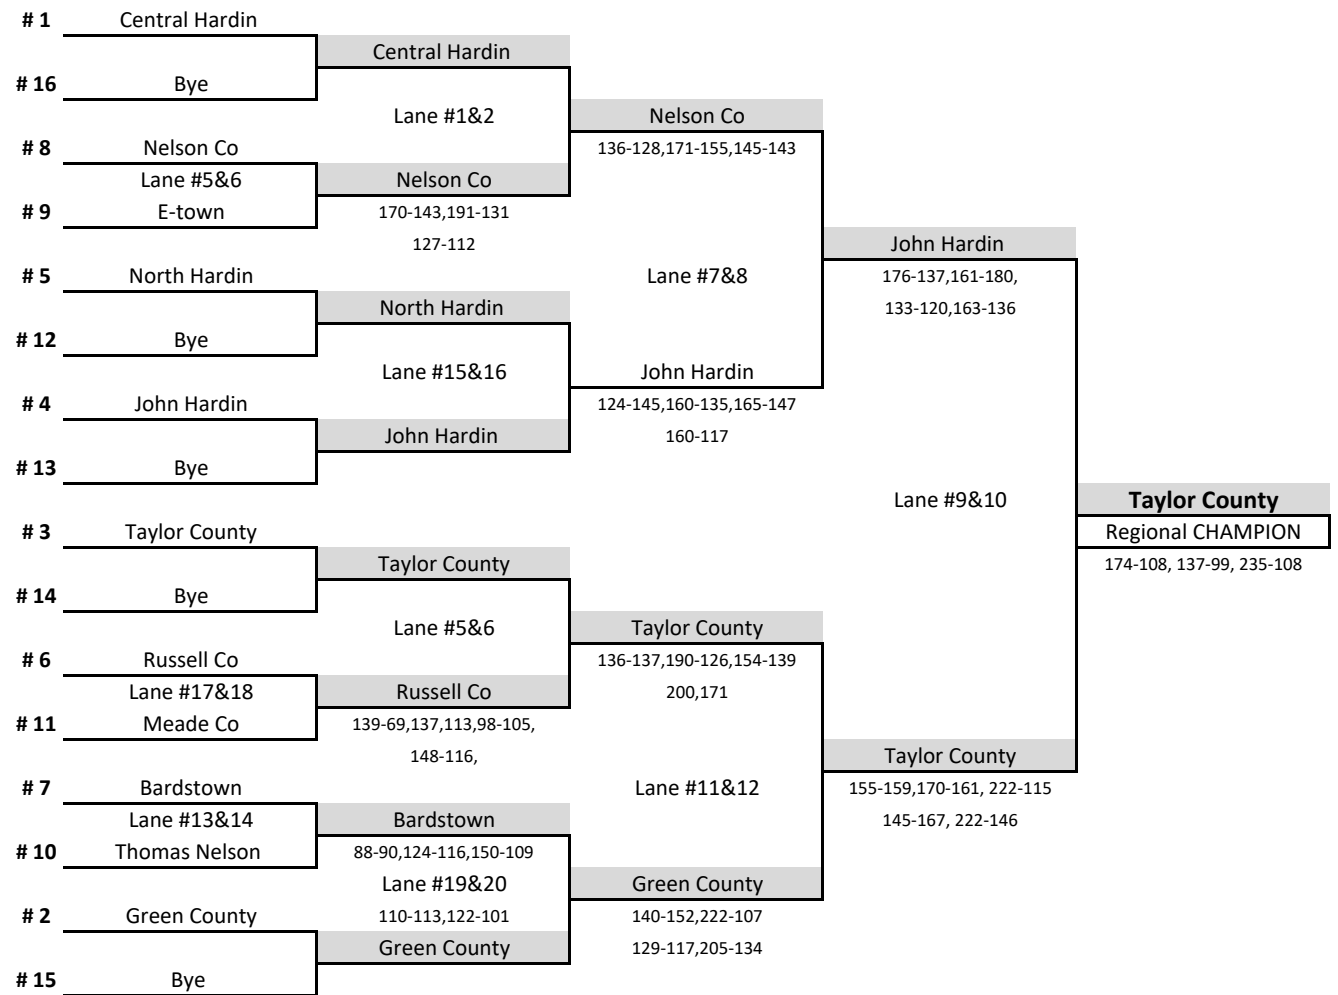

Boys Team Championship Bracket

Region: 2

Date: 1/26/2019

Boys	School	Team 1	Team 2	Total
1	Russell County	628	576	1204
2	Central Hardin	562	607	1169
3	Taylor County	606	520	1126
4	Thomas Nelson	644	438	1082
5	John Hardin	616	442	1058
6	Campbellsville	576	452	1028
7	Bardstown	485	509	994
8	North Hardin	515	479	994
9	Nelson County	564	329	893
10	Meade County	476	390	866
11	Green County	354	383	737
12	Elizabethtown	382	305	687
13	Bye			0
14	Bye			0
15	Bye			0
16	Bye			0

Girls Team Championship Bracket

Region: 2

Date: 1/25/2019

Girls	School	Team 1	Team 2	Total
1	Central Hardin	595	572	1167
2	Green County	541	392	933
3	Taylor County	463	464	927
4	John Hardin	424	493	917
5	North Hardin	514	391	905
6	Russell County	408	416	824
7	Bardstown	427	347	774
8	Nelson County	511	261	772
9	Elizabethtown	440	295	735
10	Thomas Nelson	398	286	684
11	Meade County	261	361	622
12				0
13				0
14				0
15				0
16				0

Unified Team Bracket

Region: 2

Date: 1/25/2019

Seed Rank	School	Seed Game Score
1	Meade County A	153
2	John Hardin A	140
3	Meade County B	135
4	John Hardin B	115
5	Bardstown A	115
6	Meade County C	114
7	John Hardin C	104
8	Meade County D	102
9	Bardstown B	97
10	Bardstown C	76
11	Bardstown D	71
12	Bardstown E	58
13	Bardstown F	33
14	Bye	
15	Bye	
16	Bye	