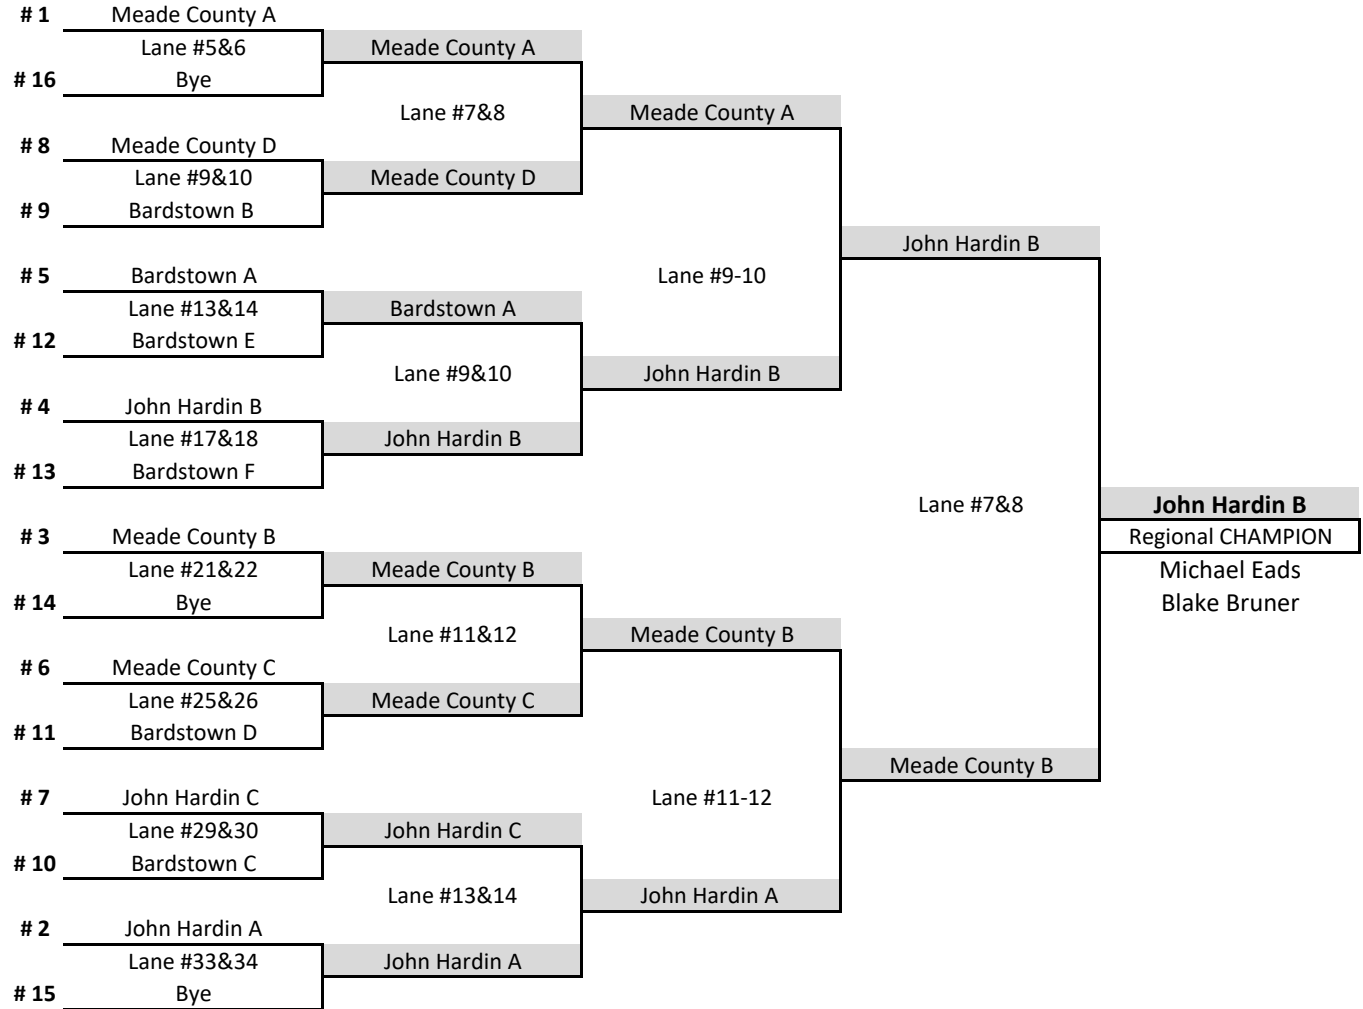

Girls Team Championship Bracket

Region: 2

Date: 1/25/2019

Girls	School	Team 1	Team 2	Total
1	Central Hardin	595	572	1167
2	Green County	541	392	933
3	Taylor County	463	464	927
4	John Hardin	424	493	917
5	North Hardin	514	391	905
6	Russell County	408	416	824
7	Bardstown	427	347	774
8	Nelson County	511	261	772
9	Elizabethtown	440	295	735
10	Thomas Nelson	398	286	684
11	Meade County	261	361	622
12				0
13				0
14				0
15				0
16				0

Unified Team Bracket

Region: 2

Date: 1/25/2019

Seed Rank	School	Seed Game Score
1	Meade County A	153
2	John Hardin A	140
3	Meade County B	135
4	John Hardin B	115
5	Bardstown A	115
6	Meade County C	114
7	John Hardin C	104
8	Meade County D	102
9	Bardstown B	97
10	Bardstown C	76
11	Bardstown D	71
12	Bardstown E	58
13	Bardstown F	33
14	Bye	
15	Bye	
16	Bye	