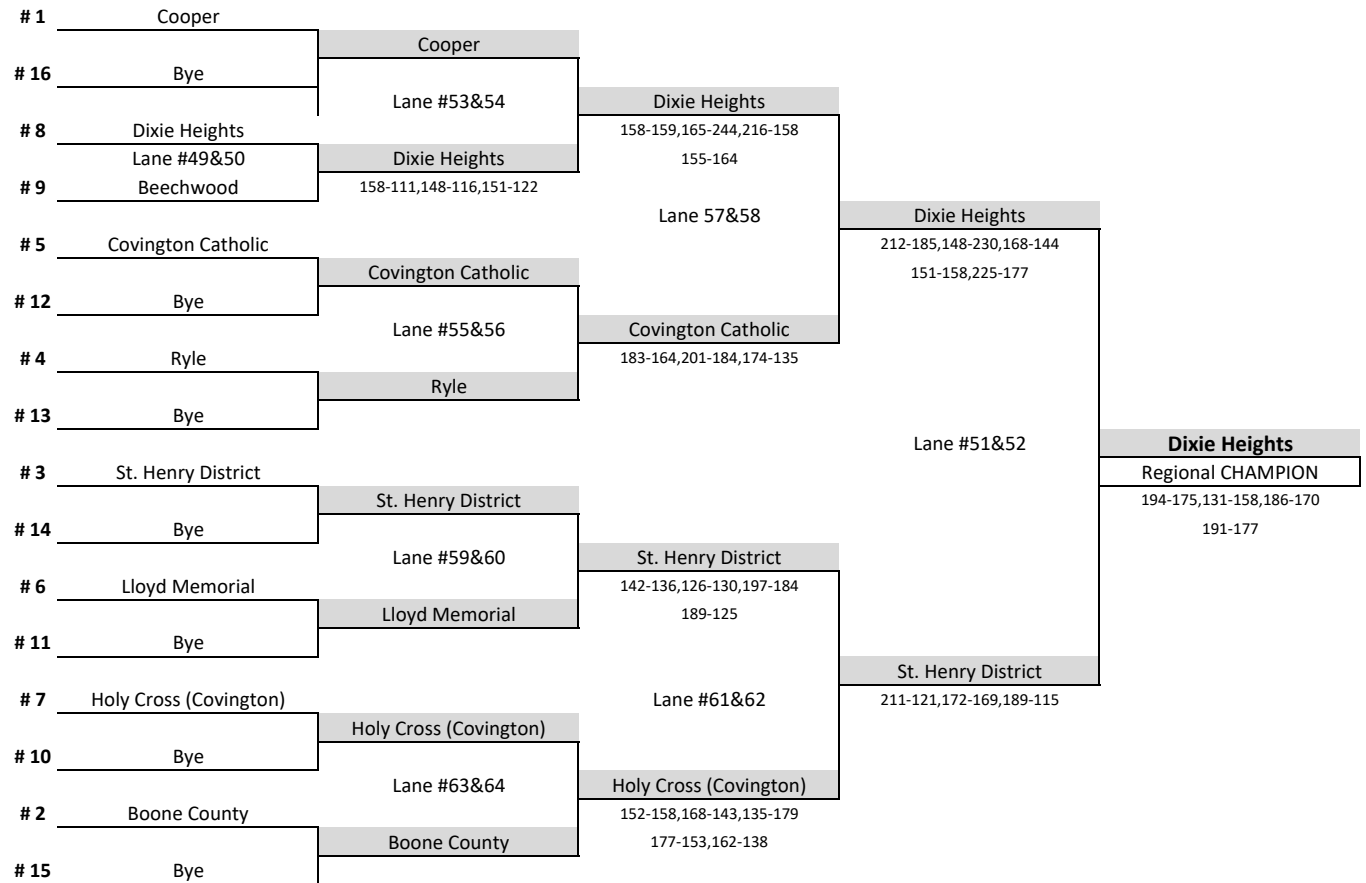

Boys Team Championship Bracket

Region: 6

Date: 1/28/2019

Boys	School	Team 1	Team 2	Total
1	Cooper	640	557	1197
2	Boone County	547	547	1094
3	St. Henry District	517	523	1040
4	Ryle	527	483	1010
5	Covington Catholic	464	535	999
6	Lloyd Memorial	414	561	975
7	Holy Cross (Covington)	513	421	934
8	Dixie Heights	397	499	896
9	Beechwood	455	366	821
10	Bye			0
11	Bye			0
12	Bye			0
13	Bye			0
14	Bye			0
15	Bye			0
16	Bye			0

Girls Team Championship Bracket

Region: 6

Date: 1/28/2019

Girls	School	Team 1	Team 2	Total
1	Cooper	522	495	1017
2	Boone County	520	395	915
3	Notre Dame	465	396	861
4	St. Henry District	457	390	847
5	Ryle	414	405	819
6	Dixie Heights	375	331	706
7	Holy Cross (Covington)	325	354	679
8	Lloyd Memorial	372	182	554
9	Beechwood	369	175	544
10	Bye			0
11	Bye			0
12	Bye			0
13	Bye			0
14	Bye			0
15	Bye			0
16	Bye			0

Unified Team Bracket

Region: 6

Date: 1/29/2019

Seed Rank	School
1	Ryle #8
2	Ryle #7
3	Ryle #6
4	Ryle #5
5	Ryle #4
6	Ryle #3
7	Ryle #2
8	Ryle #1
9	Bye
10	Bye
11	Bye
12	Bye
13	Bye
14	Bye
15	Bye
16	Bye

6

Seed Game Score

# 1	Ryle #8	Ryle #8
# 16	Bye	Lane #57&58
# 8	Ryle #1	Ryle #1
# 9	Bye	
# 5	Ryle #4	Ryle #4
# 12	Bye	Lane #59&60
# 4	Ryle #5	Ryle #5
# 13	Bye	
# 3	Ryle #6	Ryle #6
# 14	Bye	Lane #61&62
# 6	Ryle #3	Ryle #3
# 11	Bye	
# 7	Ryle #2	Ryle #2
# 10	Bye	Lane #63&64
# 2	Ryle #7	Ryle #7
# 15	Bye	