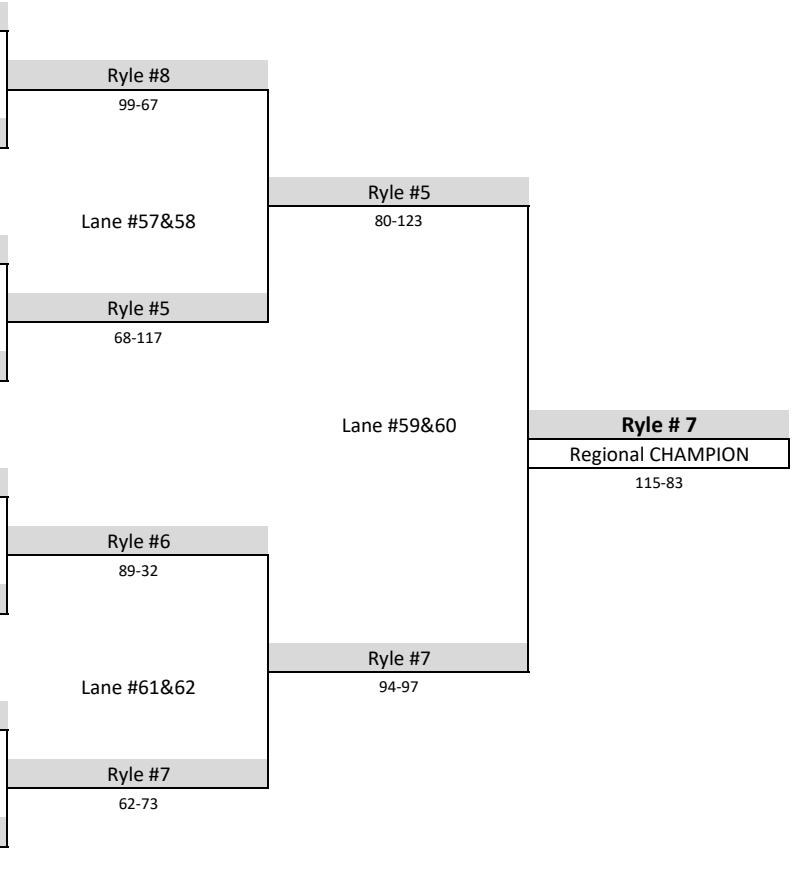

Girls Team Championship Bracket

Region: 6

Date: 1/28/2019

Girls	School	Team 1	Team 2	Total
1	Cooper	522	495	1017
2	Boone County	520	395	915
3	Notre Dame	465	396	861
4	St. Henry District	457	390	847
5	Ryle	414	405	819
6	Dixie Heights	375	331	706
7	Holy Cross (Covington)	325	354	679
8	Lloyd Memorial	372	182	554
9	Beechwood	369	175	544
10	Bye			0
11	Bye			0
12	Bye			0
13	Bye			0
14	Bye			0
15	Bye			0
16	Bye			0

Unified Team Bracket

Region: 6

Date: 1/29/2019

Seed Rank	School
1	Ryle #8
2	Ryle #7
3	Ryle #6
4	Ryle #5
5	Ryle #4
6	Ryle #3
7	Ryle #2
8	Ryle #1
9	Bye
10	Bye
11	Bye
12	Bye
13	Bye
14	Bye
15	Bye
16	Bye

6

Seed Game Score

# 1	Ryle #8	Ryle #8
# 16	Bye	Lane #57&58
# 8	Ryle #1	Ryle #1
# 9	Bye	
# 5	Ryle #4	Ryle #4
# 12	Bye	Lane #59&60
# 4	Ryle #5	Ryle #5
# 13	Bye	
# 3	Ryle #6	Ryle #6
# 14	Bye	Lane #61&62
# 6	Ryle #3	Ryle #3
# 11	Bye	
# 7	Ryle #2	Ryle #2
# 10	Bye	Lane #63&64
# 2	Ryle #7	Ryle #7
# 15	Bye	