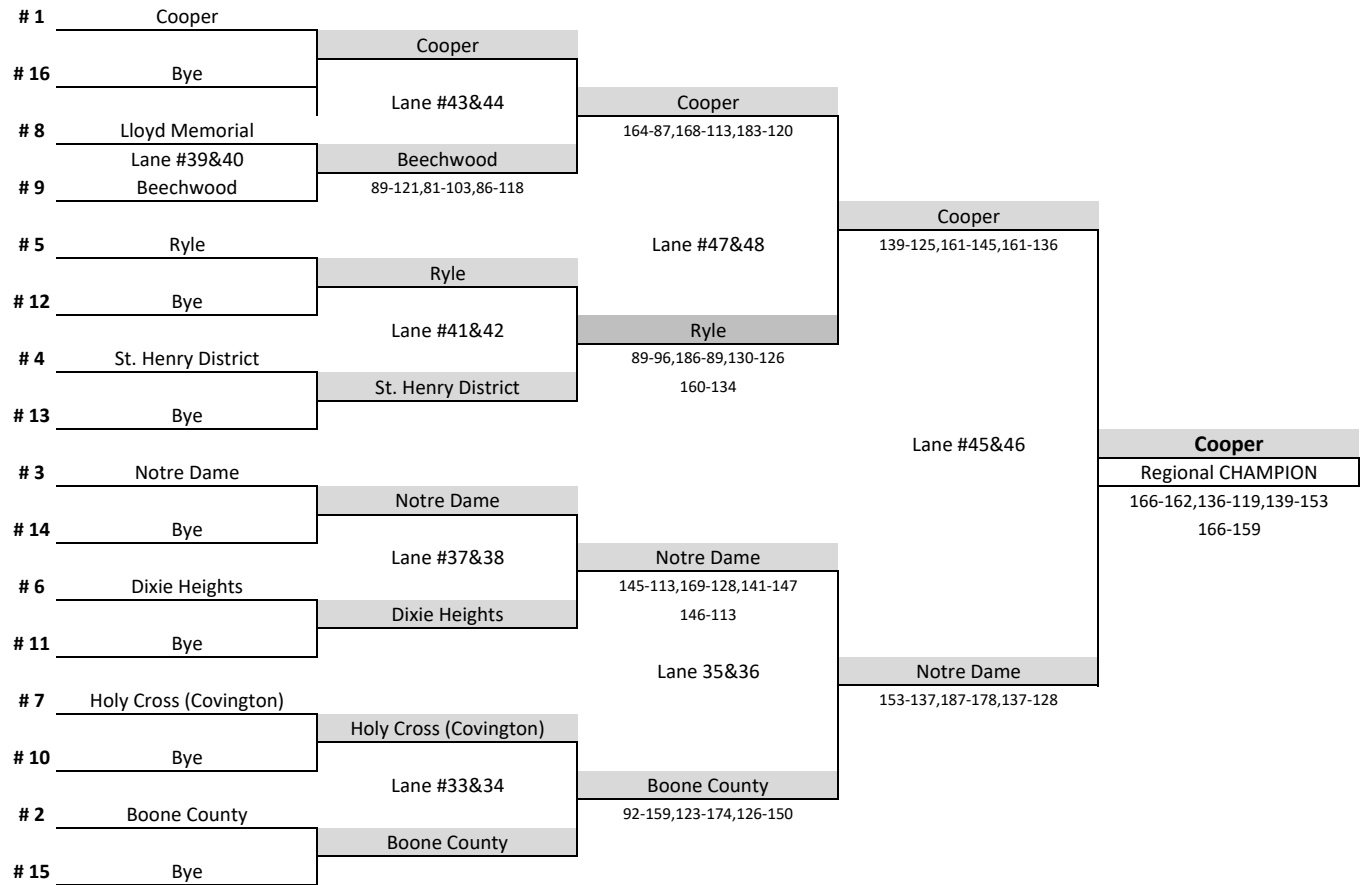

Boys Team Championship Bracket

Region: 6

Date: 1/28/2019

Boys	School	Team 1	Team 2	Total
1	Cooper	640	557	1197
2	Boone County	547	547	1094
3	St. Henry District	517	523	1040
4	Ryle	527	483	1010
5	Covington Catholic	464	535	999
6	Lloyd Memorial	414	561	975
7	Holy Cross (Covington)	513	421	934
8	Dixie Heights	397	499	896
9	Beechwood	455	366	821
10	Bye			0
11	Bye			0
12	Bye			0
13	Bye			0
14	Bye			0
15	Bye			0
16	Bye			0

Girls Team Championship Bracket

Region: 6

Date: 1/28/2019

Girls	School	Team 1	Team 2	Total
1	Cooper	522	495	1017
2	Boone County	520	395	915
3	Notre Dame	465	396	861
4	St. Henry District	457	390	847
5	Ryle	414	405	819
6	Dixie Heights	375	331	706
7	Holy Cross (Covington)	325	354	679
8	Lloyd Memorial	372	182	554
9	Beechwood	369	175	544
10	Bye			0
11	Bye			0
12	Bye			0
13	Bye			0
14	Bye			0
15	Bye			0
16	Bye			0

Unified Team Bracket

Region: 6

Date: 1/29/2019

Seed Rank	School
1	Ryle #8
2	Ryle #7
3	Ryle #6
4	Ryle #5
5	Ryle #4
6	Ryle #3
7	Ryle #2
8	Ryle #1
9	Bye
10	Bye
11	Bye
12	Bye
13	Bye
14	Bye
15	Bye
16	Bye

6

Seed Game Score

# 1	Ryle #8	Ryle #8
# 16	Bye	Lane #57&58
# 8	Ryle #1	Ryle #1
# 9	Bye	
# 5	Ryle #4	Ryle #4
# 12	Bye	Lane #59&60
# 4	Ryle #5	Ryle #5
# 13	Bye	
# 3	Ryle #6	Ryle #6
# 14	Bye	Lane #61&62
# 6	Ryle #3	Ryle #3
# 11	Bye	
# 7	Ryle #2	Ryle #2
# 10	Bye	Lane #63&64
# 2	Ryle #7	Ryle #7
# 15	Bye	