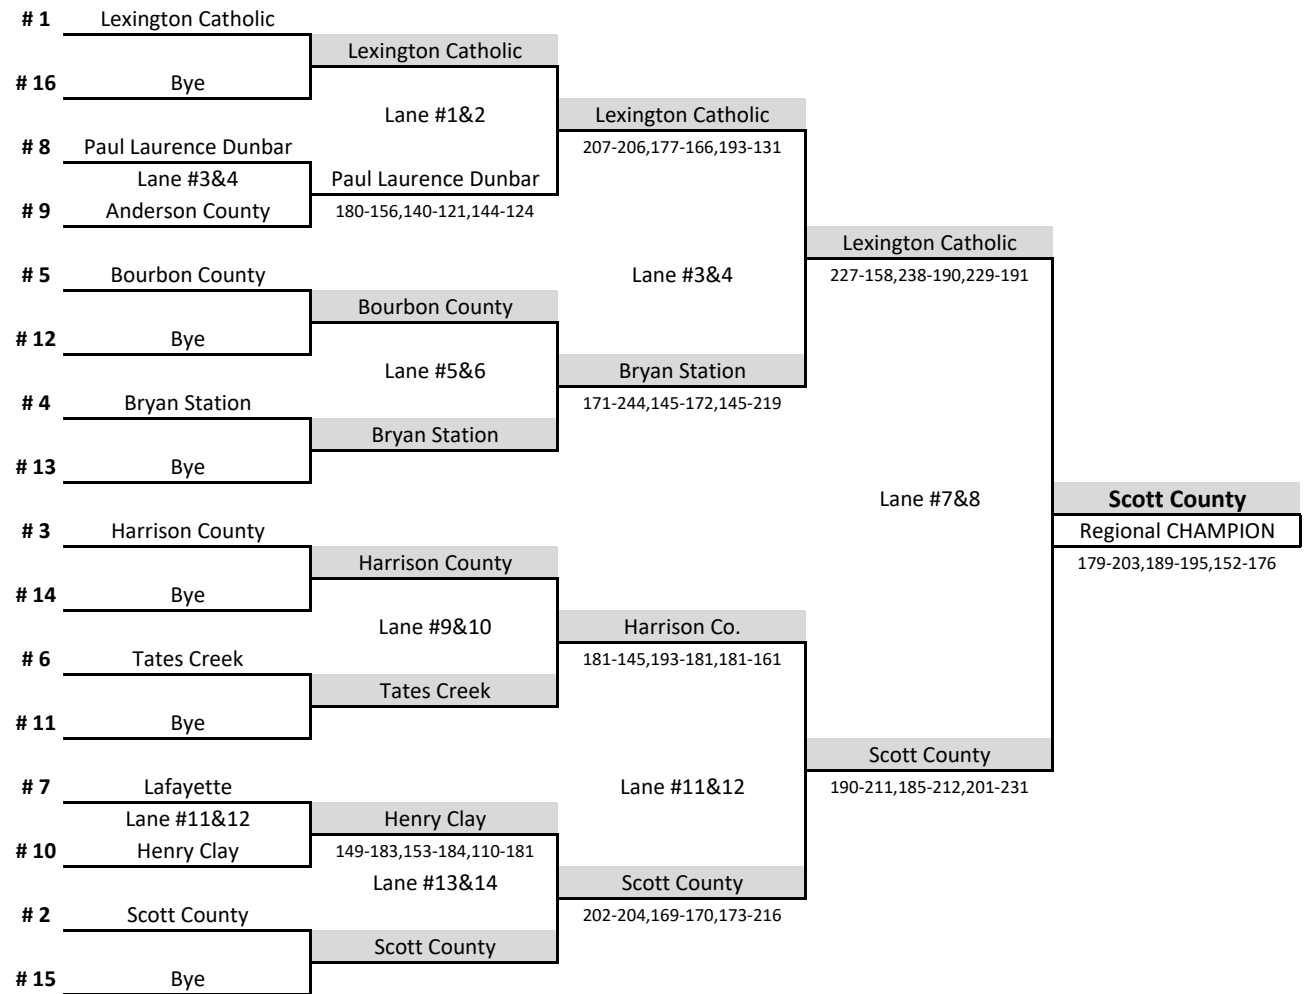

Boys Team Championship Bracket

Region: 7

Date: 31-Jan-19

Boys	School	Team 1	Team 2	Total
1	Lexington Catholic	680	586	1266
2	Scott County	564	557	1121
3	Harrison County	488	544	1032
4	Bryan Station	559	470	1029
5	Bourbon County	394	593	987
6	Tates Creek	540	427	967
7	Lafayette	500	457	957
8	Paul Laurence Dunbar	473	479	952
9	Anderson County	407	458	865
10	Henry Clay	492	358	850
11	Bye			0
12	Bye			0
13	Bye			0
14	Bye			0
15	Bye			0
16	Bye			0

Girls Team Championship Bracket

Region: 7

Date: 31-Jan-19

Girls	School	Team 1	Team 2	Total
1	Harrison County	517	544	1061
2	Paul Laurence Dunbar	434	497	931
3	Bourbon County	403	427	830
4	Tates Creek	470	335	805
5	Bryan Station	463	289	752
6	Scott County	379	368	747
7	Lafayette	403	313	716
8	Bye			0
9	Bye			0
10	Bye			0
11	Bye			0
12	Bye			0
13	Bye			0
14	Bye			0
15	Bye			0
16	Bye			0

Singles Step Bracket

Region: 7

Date: 4-Feb-19

Boys: