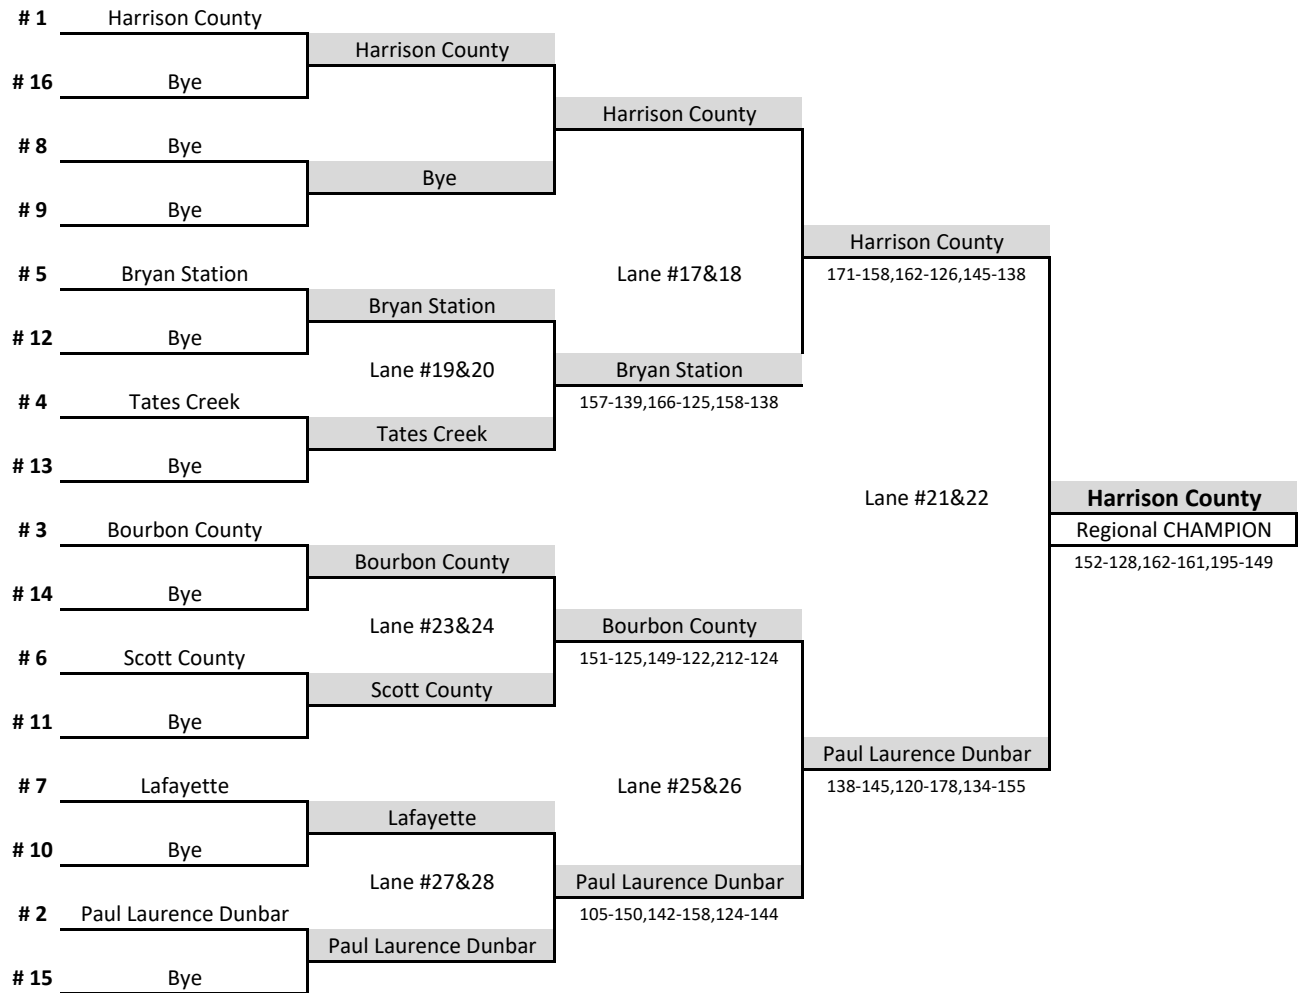

Boys Team Championship Bracket

Region: 7

Date: 31-Jan-19

Boys	School	Team 1	Team 2	Total
1	Lexington Catholic	680	586	1266
2	Scott County	564	557	1121
3	Harrison County	488	544	1032
4	Bryan Station	559	470	1029
5	Bourbon County	394	593	987
6	Tates Creek	540	427	967
7	Lafayette	500	457	957
8	Paul Laurence Dunbar	473	479	952
9	Anderson County	407	458	865
10	Henry Clay	492	358	850
11	Bye			0
12	Bye			0
13	Bye			0
14	Bye			0
15	Bye			0
16	Bye			0

Girls Team Championship Bracket

Region: 7

Date: 31-Jan-19

Girls	School	Team 1	Team 2	Total
1	Harrison County	517	544	1061
2	Paul Laurence Dunbar	434	497	931
3	Bourbon County	403	427	830
4	Tates Creek	470	335	805
5	Bryan Station	463	289	752
6	Scott County	379	368	747
7	Lafayette	403	313	716
8	Bye			0
9	Bye			0
10	Bye			0
11	Bye			0
12	Bye			0
13	Bye			0
14	Bye			0
15	Bye			0
16	Bye			0

Singles Step Bracket

Region: 7

Date: 4-Feb-19

Boys: