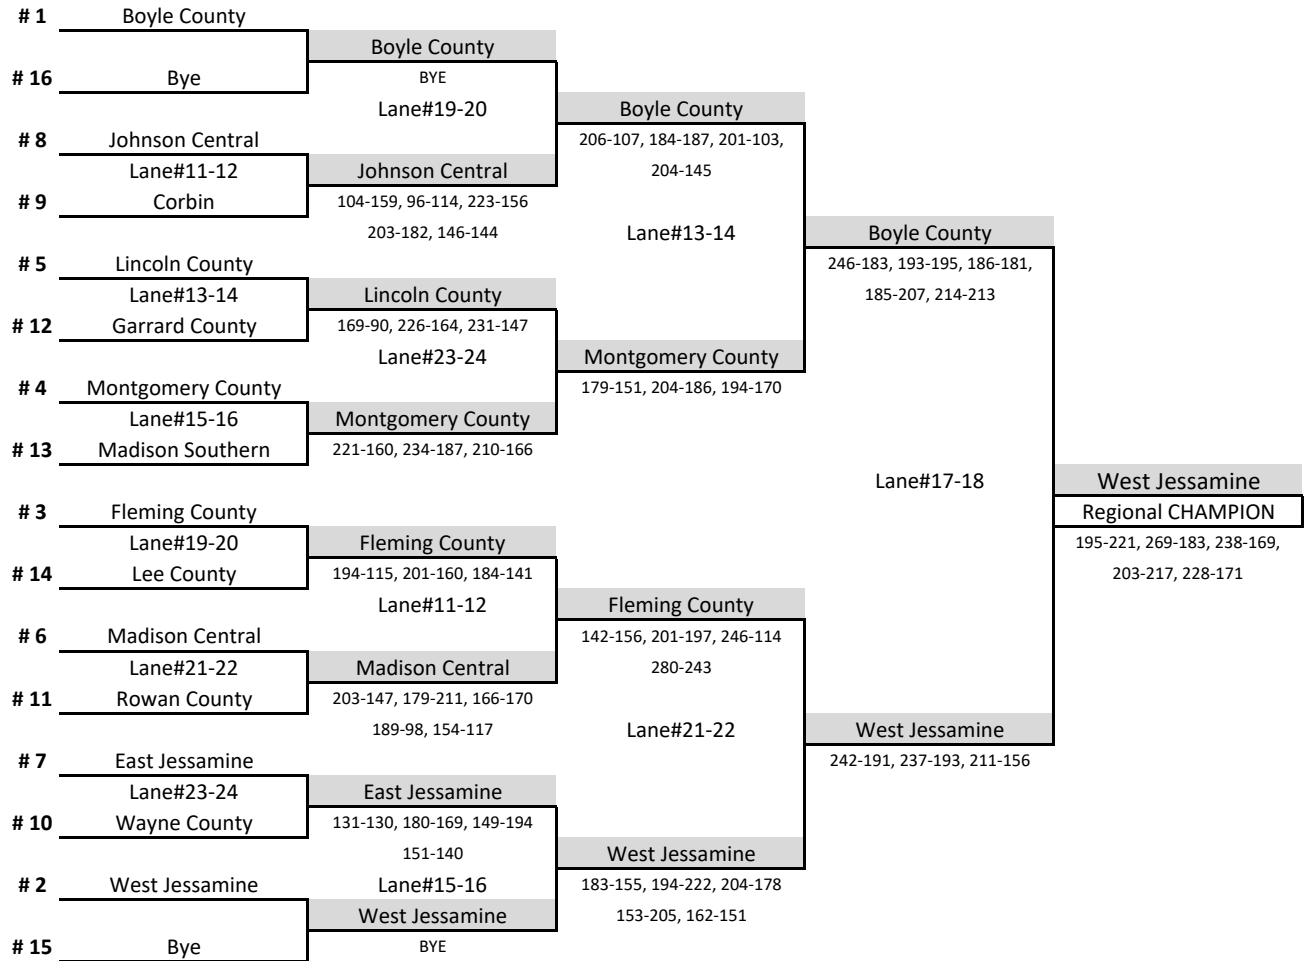

# Boys Team Championship Bracket

Region: 8

Date: 1/26/2019

Boys	School	Team 1	Team 2	Total
1	Boyle County	706	627	1333
2	West Jessamine	585	628	1213
3	Fleming County	624	506	1130
4	Montgomery County	565	555	1120
5	Lincoln County	428	655	1083
6	Madison Central	566	405	971
7	East Jessamine	430	514	944
8	Johnson Central	433	506	939
9	Corbin	459	446	905
10	Wayne County	524	380	904
11	Rowan County	490	388	878
12	Garrard County	430	392	822
13	Madison Southern	429	380	809
14	Lee County	418	333	751
15	Bye	0	0	0
16	Bye	0	0	0

# Unified Team Bracket

Region: 8

Date: 1/26/2019

Seed Rank	School	Seed Game Score						
1	Johnson Central 1	125	# 1	Johnson Central 1	Johnson Central 1			
2	Johnson Central 2	99	# 16	Bye				
3	Montgomery County 2	91			Johnson Central 1			
4	Montgomery County 1	85	# 8	Bye				
5	West Jessamine	82			Bye			
6	Montgomery County 3	80	# 9	Bye				
7	Madison Southern	74					Montgomery Co. 1	
8	Bye	0	# 5	West Jessamine	Lane #5&6		98-79	
9	Bye	0			West Jessamine			
10	Bye	0	# 12	Bye				
11	Bye	0			Lane #1&2			
12	Bye	0	# 4	Montgomery County 1	Montgomery Co. 1			
13	Bye	0				116-95		
14	Bye	0	# 13	Bye				
15	Bye	0			Montgomery Co. 1			
16	Bye	0	# 3	Montgomery County 2			Lane #3&4	Montgomery Co. 1
					Montgomery Co. 2			Regional CHAMPION
			# 14	Bye				86-80
					Lane #3&4			
			# 6	Montgomery County 3	Montgomery Co. 3			
						94-79		
			# 11	Bye				
					Montgomery Co. 3			
			# 7	Madison Southern			Madison Southern	
						Lane #1&2	101-76	
			# 10	Bye	Madison Southern			
			# 2	Johnson Central 2	Lane #5&6		Madison Southern	
						121-87		
			# 15	Bye	Johnson Central 2			