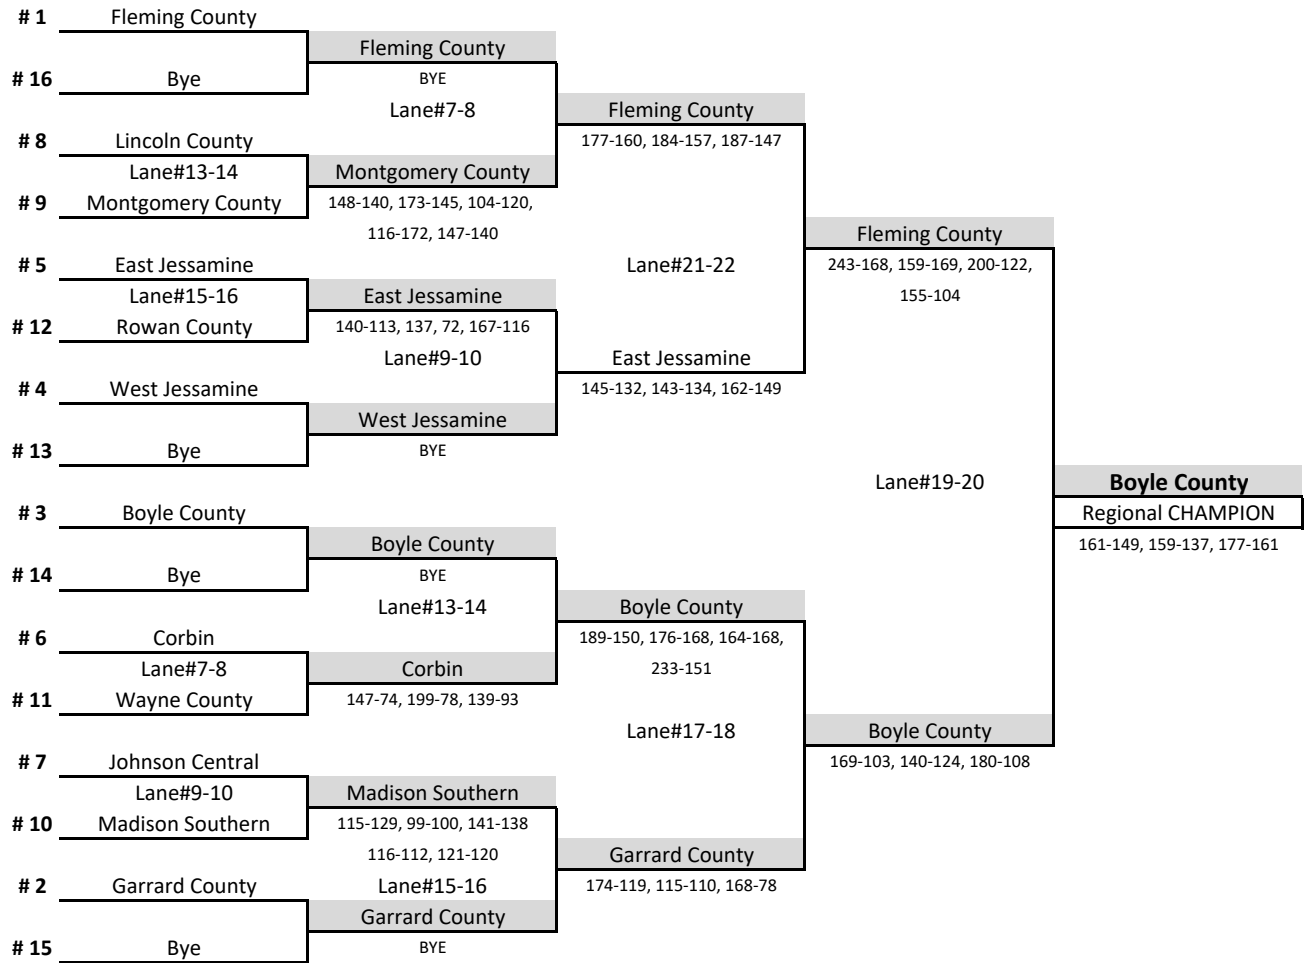

# Boys Team Championship Bracket

Region: 8

Date: 1/26/2019

Boys	School	Team 1	Team 2	Total
1	Boyle County	706	627	1333
2	West Jessamine	585	628	1213
3	Fleming County	624	506	1130
4	Montgomery County	565	555	1120
5	Lincoln County	428	655	1083
6	Madison Central	566	405	971
7	East Jessamine	430	514	944
8	Johnson Central	433	506	939
9	Corbin	459	446	905
10	Wayne County	524	380	904
11	Rowan County	490	388	878
12	Garrard County	430	392	822
13	Madison Southern	429	380	809
14	Lee County	418	333	751
15	Bye	0	0	0
16	Bye	0	0	0

# Unified Team Bracket

Region: 8

Date: 1/26/2019

Seed Rank	School	Seed Game Score						
1	Johnson Central 1	125	# 1	Johnson Central 1	Johnson Central 1			
2	Johnson Central 2	99	# 16	Bye				
3	Montgomery County 2	91			Johnson Central 1			
4	Montgomery County 1	85	# 8	Bye				
5	West Jessamine	82			Bye			
6	Montgomery County 3	80	# 9	Bye				
7	Madison Southern	74					Montgomery Co. 1	
8	Bye	0	# 5	West Jessamine	Lane #5&6		98-79	
9	Bye	0			West Jessamine			
10	Bye	0	# 12	Bye				
11	Bye	0			Lane #1&2			
12	Bye	0	# 4	Montgomery County 1	Montgomery Co. 1			
13	Bye	0				116-95		
14	Bye	0	# 13	Bye				
15	Bye	0			Montgomery Co. 1			
16	Bye	0	# 3	Montgomery County 2			Lane #3&4	Montgomery Co. 1
					Montgomery Co. 2			Regional CHAMPION
			# 14	Bye				86-80
					Lane #3&4			
			# 6	Montgomery County 3	Montgomery Co. 3			
						94-79		
			# 11	Bye				
					Montgomery Co. 3			
			# 7	Madison Southern			Madison Southern	
						Lane #1&2	101-76	
			# 10	Bye	Madison Southern			
			# 2	Johnson Central 2	Lane #5&6		Madison Southern	
						121-87		
			# 15	Bye	Johnson Central 2			