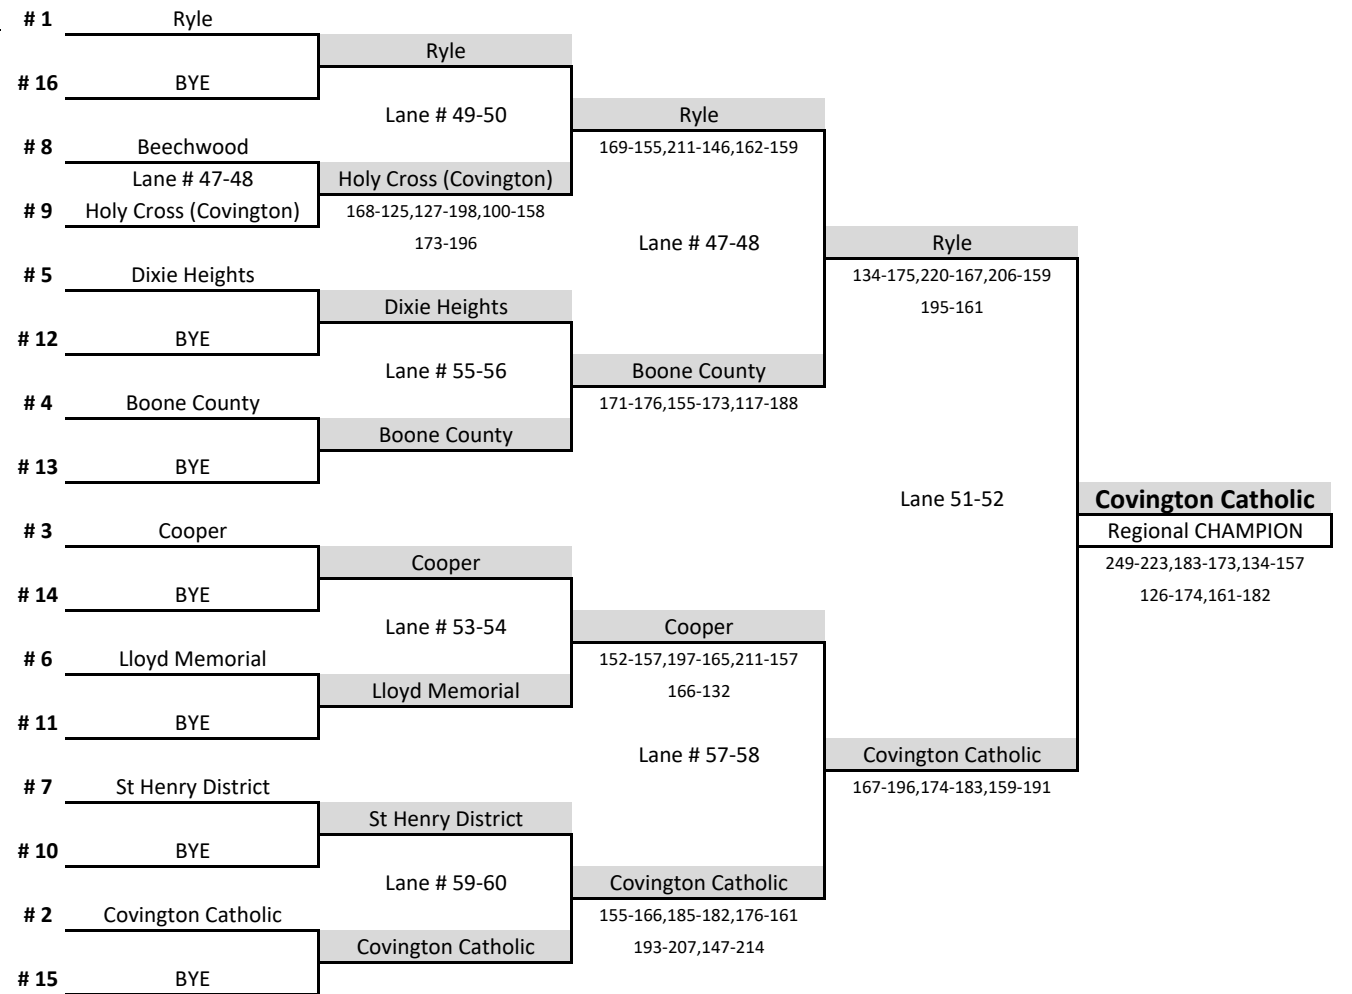

Boys Team Championship Bracket

Region: 6

Date: 1/23/2020

Boys	School	Team 1	Team 2	Total
1	Ryle	616	516	1132
2	Covington Catholic	507	584	1091
3	Cooper	524	567	1091
4	Boone County	538	550	1088
5	Dixie Heights	475	517	992
6	Lloyd Memorial	459	508	967
7	St Henry District	470	488	958
8	Beechwood	507	442	949
9	Holy Cross (Covington)	449	494	943
10	BYE	0	0	0
11	BYE	0	0	0
12	BYE	0	0	0
13	BYE	0	0	0
14	BYE	0	0	0
15	BYE	0	0	0
16	BYE	0	0	0