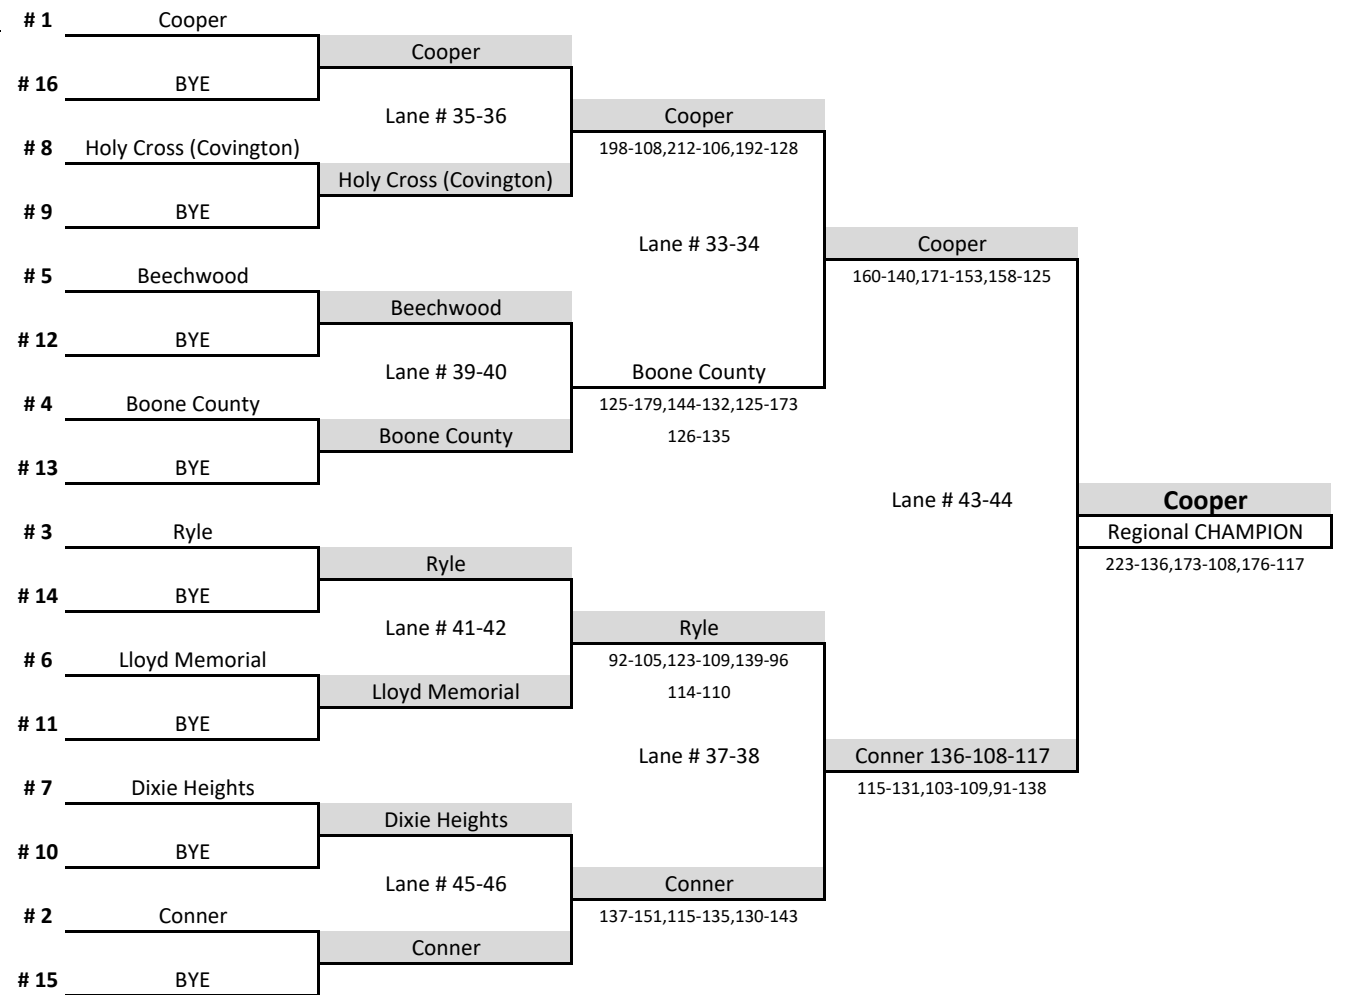

Girls Team Championship Bracket

Region: 6

Date: 1/23/2020

Girls	School	Team 1	Team 2	Total
1	Cooper	576	446	1022
2	Conner	436	396	832
3	Ryle	435	382	817
4	Boone County	346	449	795
5	Beechwood	424	324	748
6	Lloyd Memorial	383	269	652
7	Dixie Heights	362	282	644
8	Holy Cross (Covington)	349	264	613
9	BYE	0	0	0
10	BYE	0	0	0
11	BYE	0	0	0
12	BYE	0	0	0
13	BYE	0	0	0
14	BYE	0	0	0
15	BYE	0	0	0
16	BYE	0	0	0