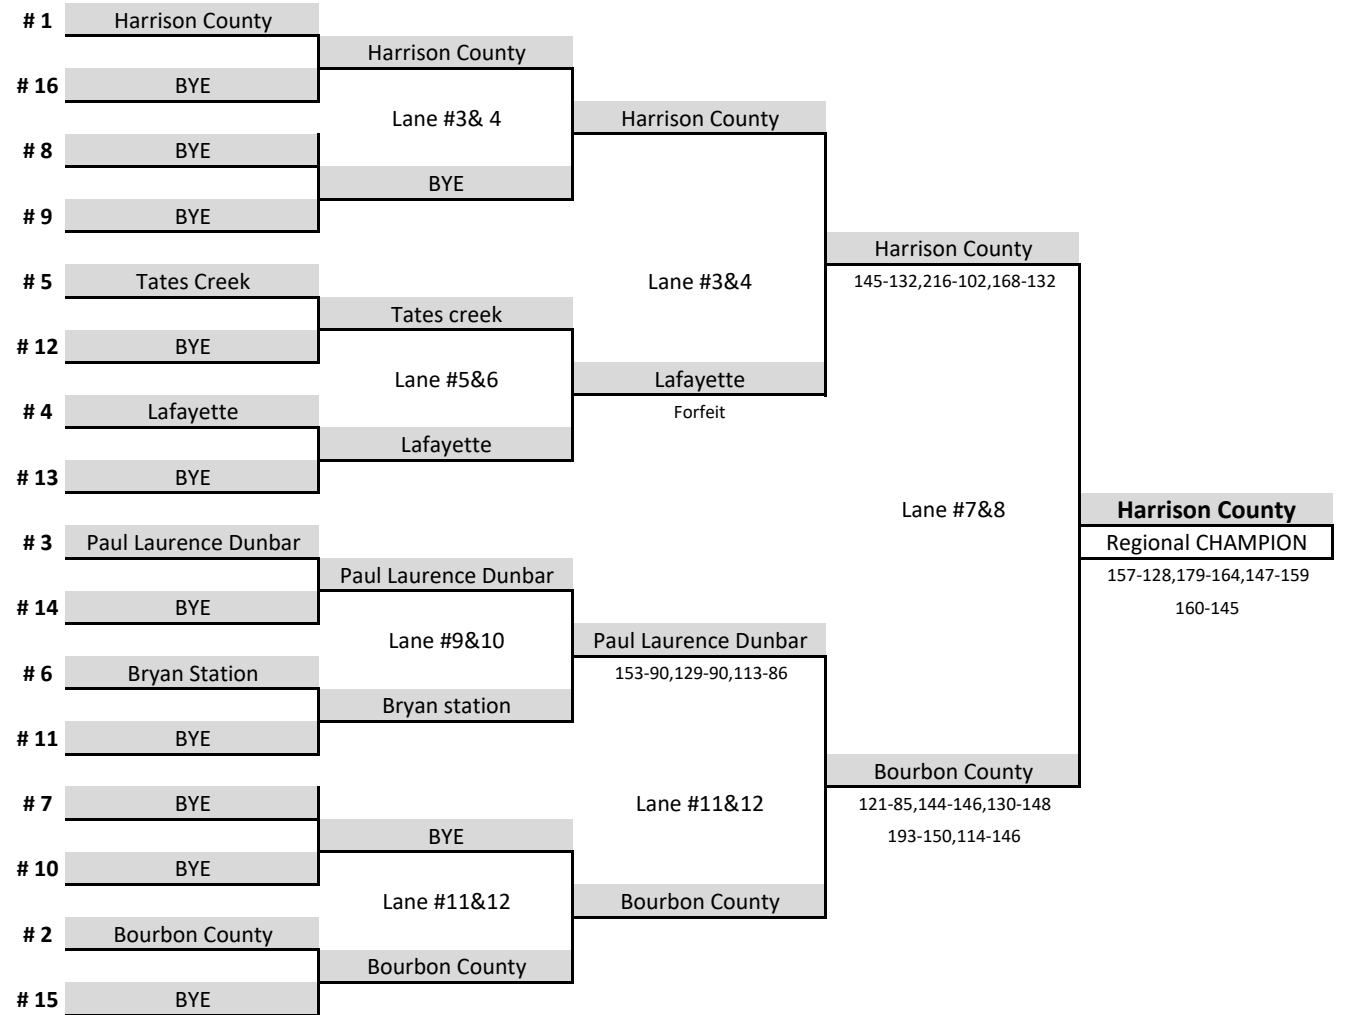

Girls Team Championship Bracket

Region: 7

Date: 1/22/2020

Girls	School	Team 1	Team 2	Total
1	Harrison County	522	494	1016
2	Bourbon County	468	414	882
3	Paul Laurence Dunbar	362	500	862
4	Lafayette	392	435	827
5	Tates Creek	492	289	781
6	Bryan Station	291	316	607
7	BYE			
8	BYE			
9	BYE			
10	BYE			
11	BYE			
12	BYE			
13	BYE			
14	BYE			
15	BYE			
16	BYE			