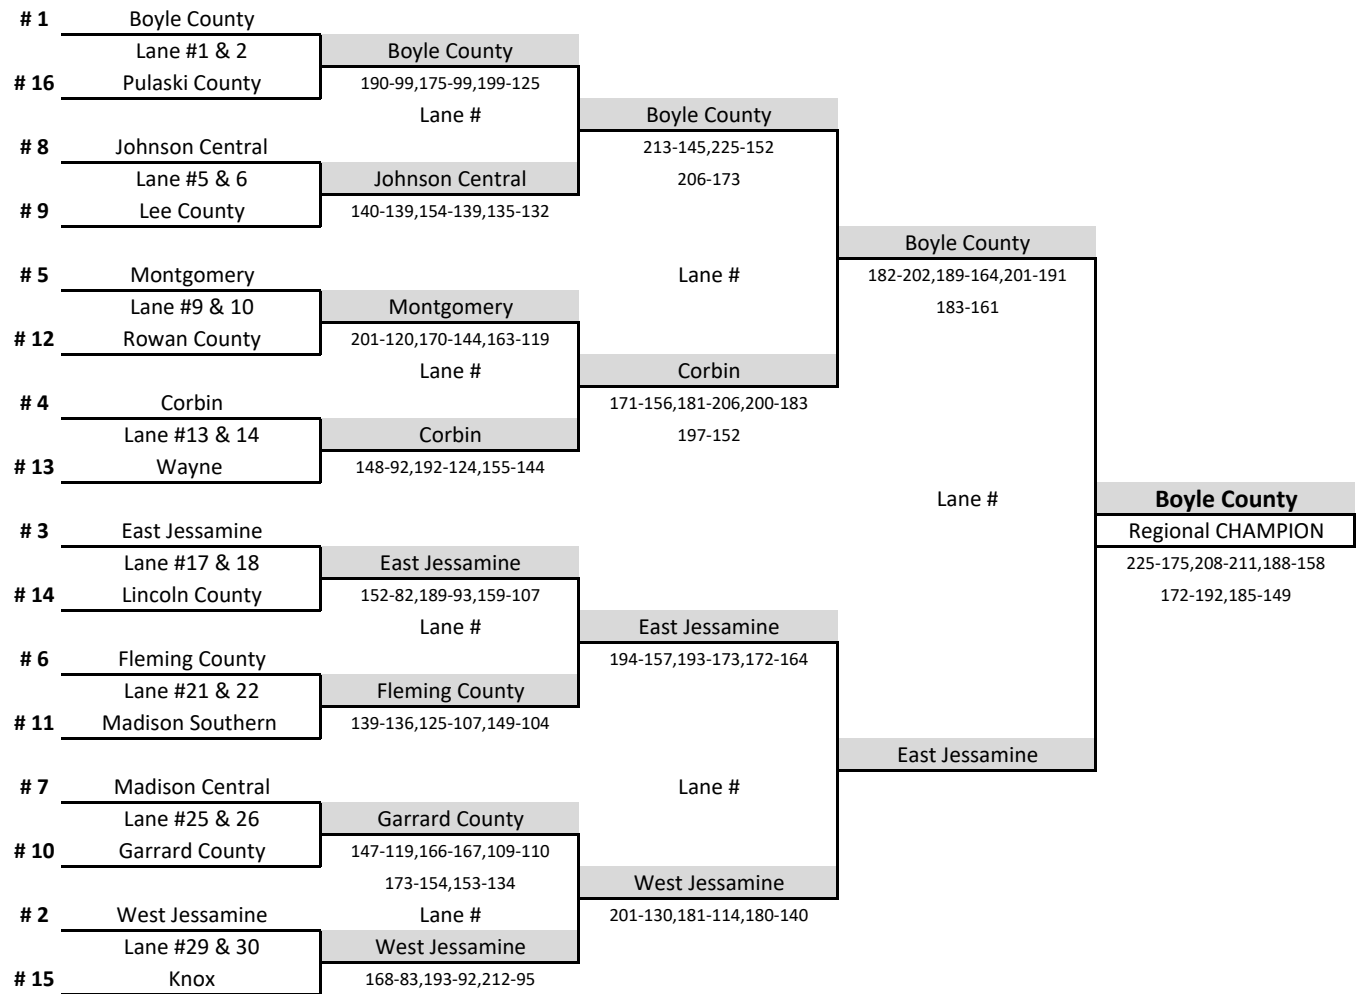

Boys Team Championship Bracket

Region: 8

Date: _____

Boys	School	Team 1	Team 2	Total
1	Boyle County	533	660	1193
2	West Jessamine	493	534	1027
3	East Jessamine	503	497	1000
4	Corbin	512	456	968
5	Montgomery	438	503	941
6	Fleming County	461	462	923
7	Madison Central	529	388	917
8	Johnson Central	468	441	909
9	Lee County	447	457	904
10	Garrard County	500	372	872
11	Madison Southern	450	366	816
12	Rowan County	386	374	760
13	Wayne	378	356	734
14	Lincoln County	408	324	732
15	Knox	304	286	590
16	Pulaski County	321	226	547