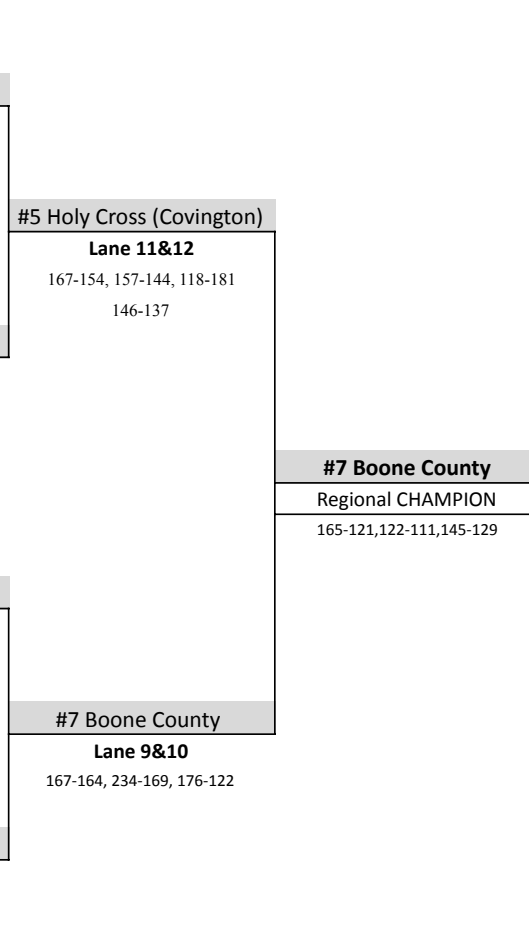

Singles Step Bracket

Region:

6

Date:

1/24/2022

Boys:

# 4. Nowak, Mark - 187 - Cooper			
Lane #5&6	#3. Kuryla, Maddox - 209 - Boone County		
# 3. Kuryla, Maddox - 237 - Boone County	Lane #7&8	#2. Inyart, Dylan - 168 - Ryle	
	# 2. Inyart, Dylan - 241 - Ryle	Lane #9&10	#1 Vickers, Aidan - Lloyd Memorial
		# 1. Vickers, Aidan - 213 - Lloyd Memorial	Regional Boys' Champion

# 4. Depenbrock, Emmee - 150 - Conner			
Lane #23&24	#3 - Sears, Izzy - 139 - Boone County		
# 3. Sears, Izzy - 182 - Boone County	Lane #21&22	#2. Combs, Jade - 181 - Cooper	
	# 2. Combs, Jade - 178 - Cooper	Lane #19&20	#2 Combs, Jade - Cooper
		# 1. Nichols, Annette - 169 - Cooper	Regional Girls' Champion

KHSAA Regional Championship

Boys Team Championship Bracket

Region: 6

Date: 1/25/2022

Boys	School	Team 1	Team 2	Total	# 1														
1	Cooper	469	510	979	# 1	Cooper													
2	Ryle	529	440	969	# 16	BYE													
3	Conner	539	399	938															
4	Covington Catholic	422	513	935	# 8	Lloyd Memorial													
5	Holy Cross (Covington)	475	438	913															
6	Beechwood	474	420	894	# 9	Dixie Heights													
7	Boone County	460	429	889															
8	Lloyd Memorial	425	416	841	# 5	Holy Cross (Covington)													
9	Dixie Heights	382	430	812															
10	St Henry District	389	334	723	# 12	BYE													
11	BYE			0															
12	BYE			0	# 4	Covington Catholic													
13	BYE			0															
14	BYE			0	# 13	BYE													
15	BYE			0															
16	BYE			0	# 3	Conner													
					# 14	BYE													
					# 6	Beechwood													
					# 11	BYE													
					# 7	Boone County													
					# 10	St Henry District													
					# 2	Ryle													
					# 15	BYE													