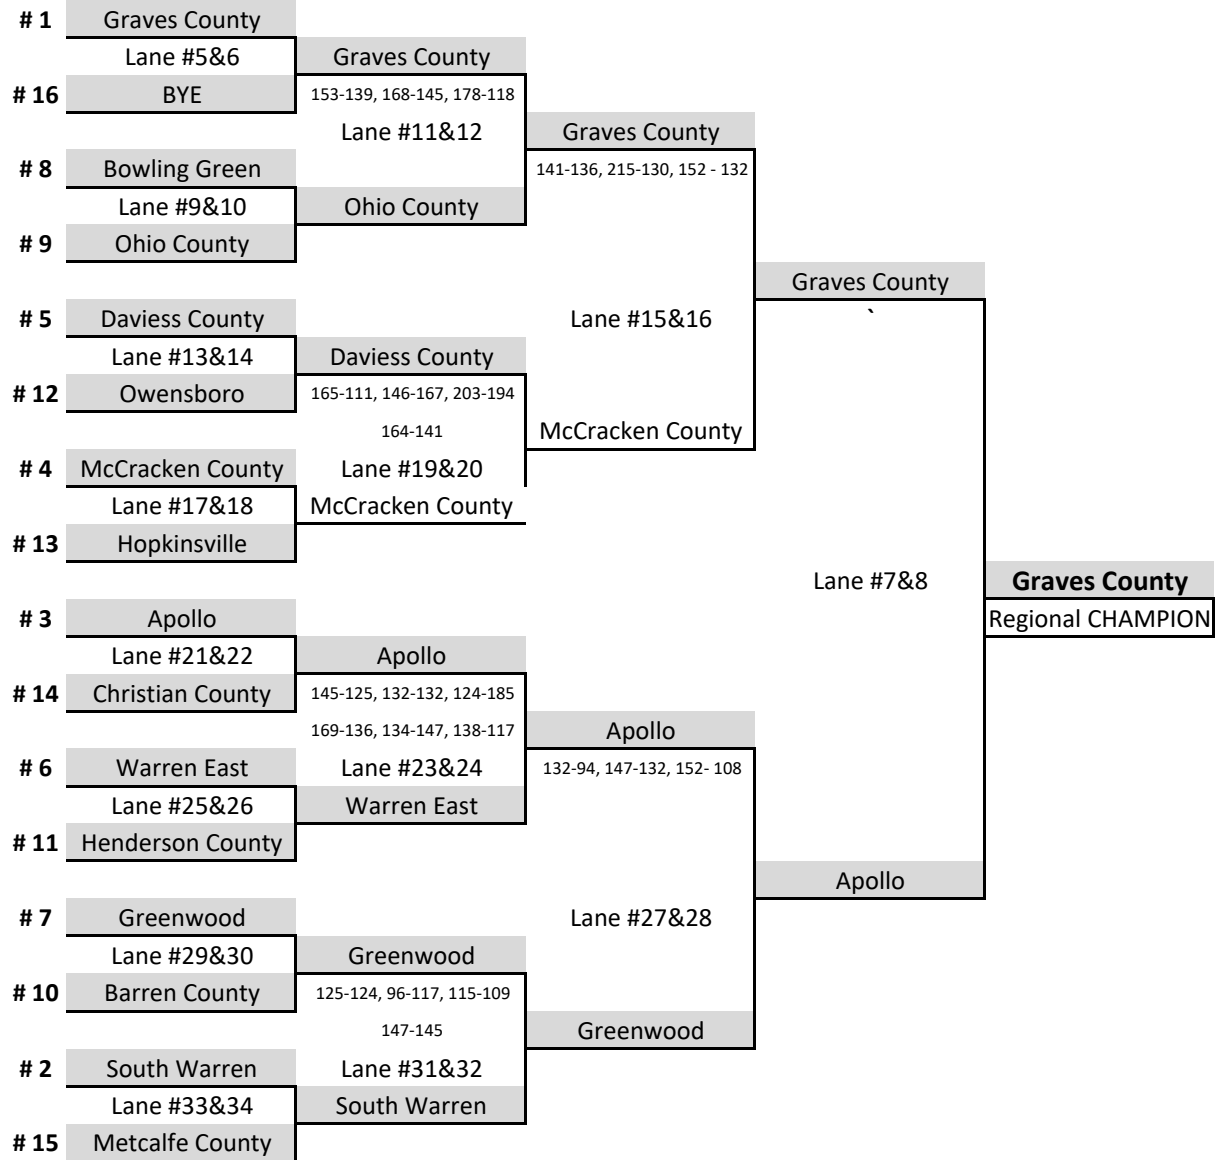

Singles Step Bracket

Region:

1

Date:

27-Jan

Boys:

Unified Team Bracket

Region: 1

Date: 27-Jan

Seed Rank	School	Seed		Total	#	Matchup		Lanes	Winner	Notes
		1 Score	2 Score			1	2			
1	McCracken County #2	142	202	344	# 1	McCracken County #2	McCracken #1			
2	Henderson County	152	156	308	# 16	BYE	177-117			
3	Greenwood #1	136	170	306			Lane #11&12		McCracken #1	
4	Warren Central	132	163	295	# 8	Barren County #2				
5	Barren County #1	146	141	287			Lane #9&10		Barren County #2	
6	Apollo	149	135	284	# 9	McCracken County #2				
7	Christian County	125	143	268						
8	Barren County #2	151	109	260	# 5	Barren County #1				
9	McCracken County #2	124	133	257			Lane #13&14		Barren County #1	
10	Bowling Green #1	143	112	255	# 12	McCracken County #1	179-154			
11	Barren County #3	89	160	249			Lane #19&20		Barren #1	
12	McCracken County #1	129	109	238	# 4	Warren Central				
13	Greenwood #2	111	106	217			Lane #17&18		Warren Central	
14	Bowling Green #2	119	96	215	# 13	Greenwood #2				
15	Bowling Green #3	76	133	209						
16	BYE	0	0	0	# 3	Greenwood #1				
							Lane #21&22		Greenwood #1	
					# 14	Bowling Green #2	187-122			
							Lane #23&24		Greenwood #1	
					# 6	Apollo				
							Lane #25&26		Apollo	
					# 11	Barren County #3				
					# 7	Christian County				
							Lane #29&30		Bowling Green #1	
					# 10	Bowling Green #1	179-92			
							Lane #31&32		Henderson County	
					# 2	Henderson County				
							Lane #33&34		Henderson County	
					# 15	Bowling Green #3				