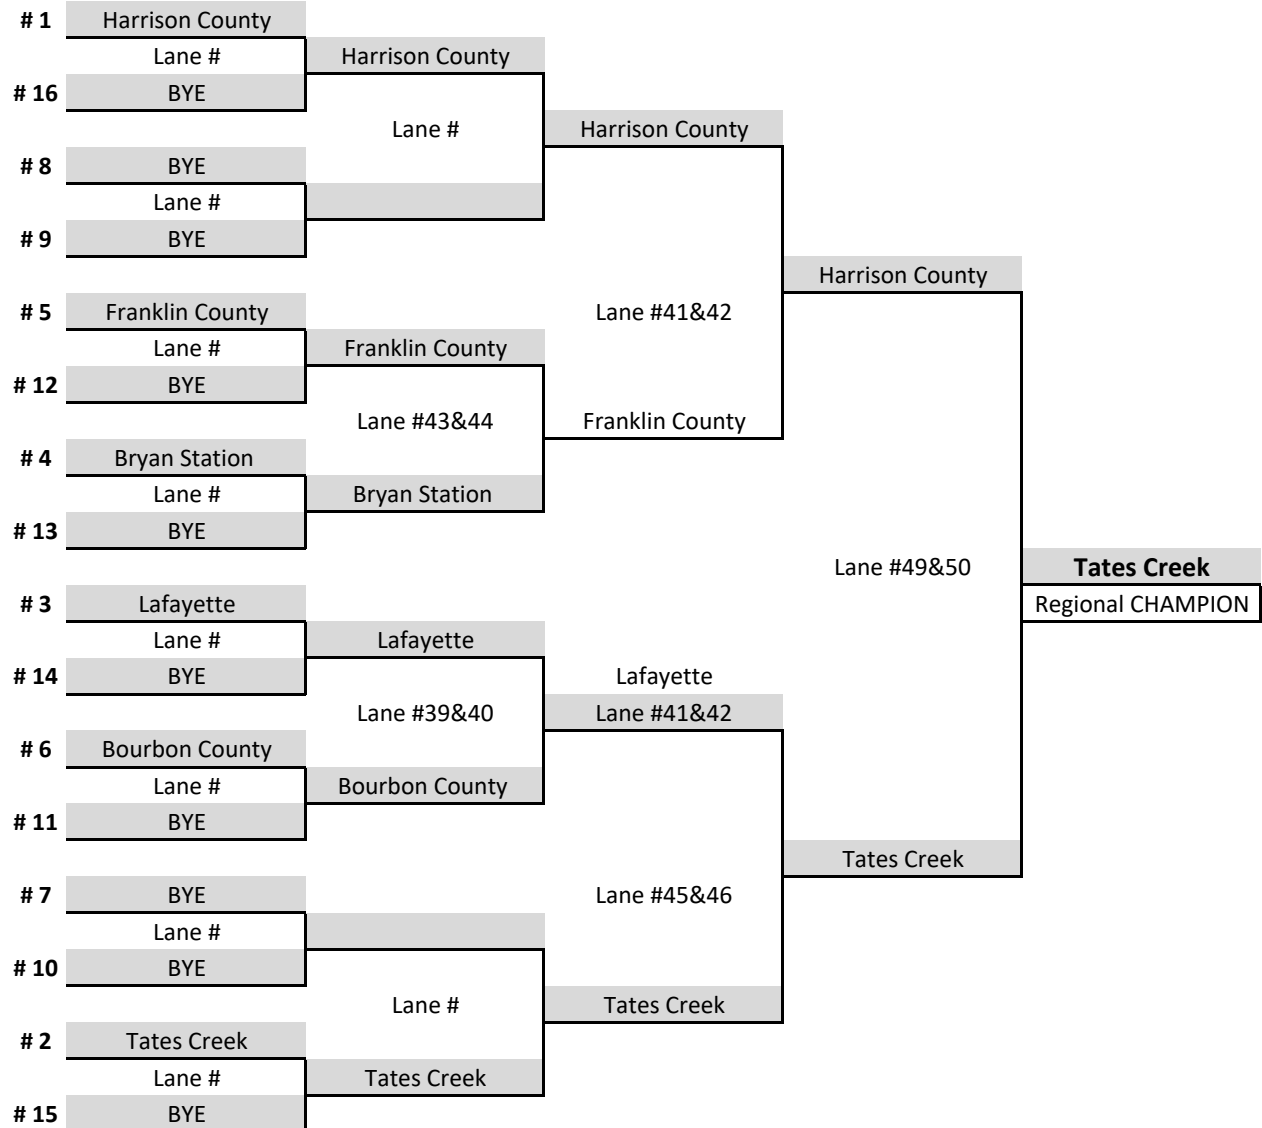

Girls Team Championship Bracket

Region: 7

Date: _____

Girls	School	Team 1	Team 2	Total
1	Harrison County	438	515	953
2	Tates Creek	465	444	909
3	Lafayette	451	416	867
4	Bryan Station	421	323	744
5	Franklin County	445	272	717
6	Bourbon County	369	325	694
7	BYE			0
8	BYE			0
9	BYE			0
10	BYE			0
11	BYE			0
12	BYE			0
13	BYE			0
14	BYE			0
15	BYE			0
16	BYE			0