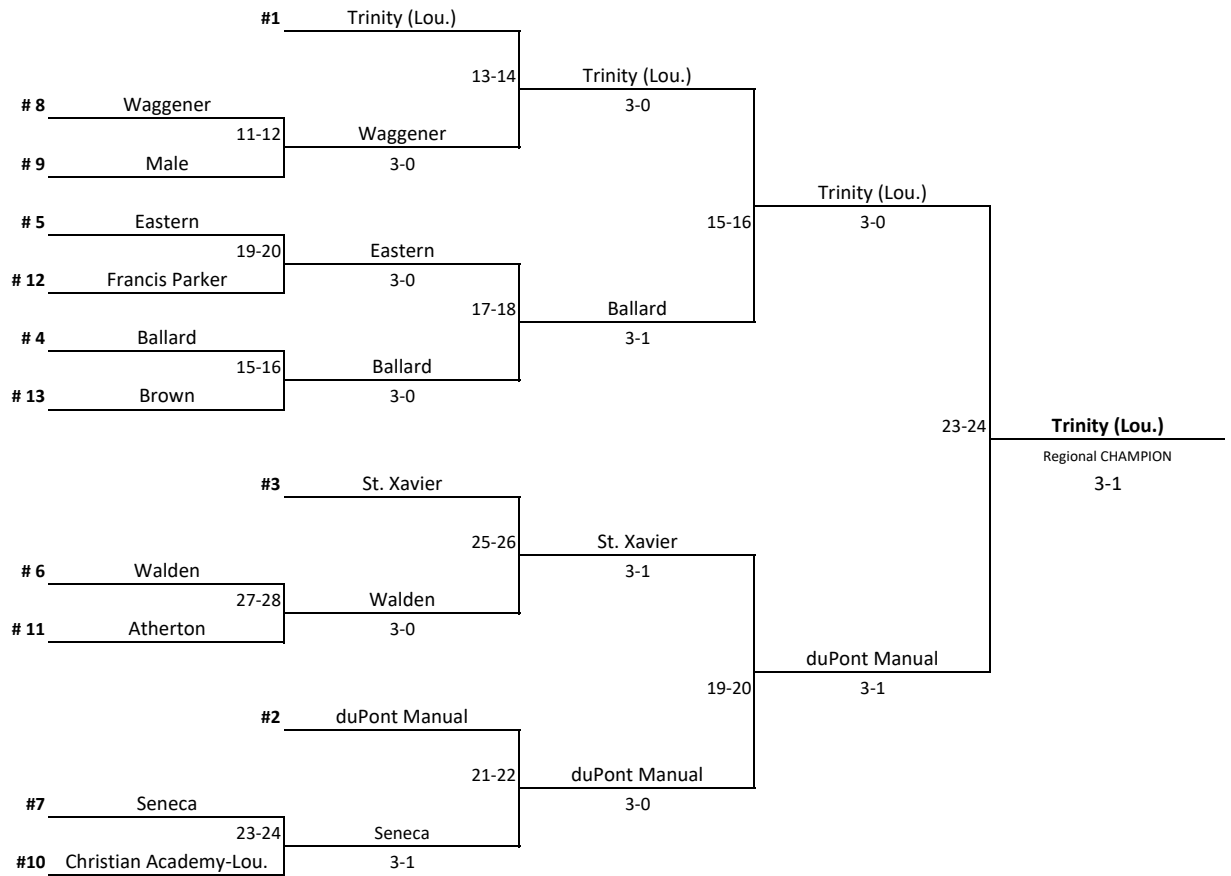

Boys Team Championship Bracket

Region Date: **Region:**   4

Date: 1/28/24

<u>Boys</u>	<u>School</u>	<u>Team 1</u>	<u>Team 2</u>	<u>Total</u>
1	Trinity (Lou.)	684	664	1348
2	duPont Manual	561	549	1110
3	St. Xavier	559	505	1064
4	Ballard	521	520	1041
5	Eastern	517	488	1005
6	Walden	502	499	1001
7	Seneca	506	473	979
8	Waggener	380	477	857
9	Male	443	379	822
10	Christian Academy-Lou	447	361	808
11	Atherton	524	224	748
12	Francis Parker	226	345	571
13	Brown	183	248	431