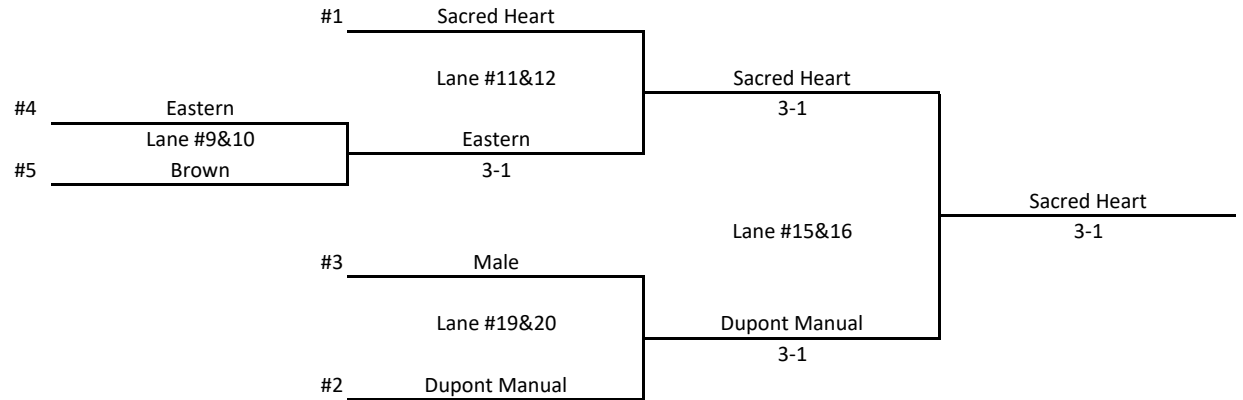

Boys Team Championship Bracket

Region Date: **Region:** 4

Date: 1/28/24

<u>Boys</u>	<u>School</u>	<u>Team 1</u>	<u>Team 2</u>	<u>Total</u>
1	Trinity (Lou.)	684	664	1348
2	duPont Manual	561	549	1110
3	St. Xavier	559	505	1064
4	Ballard	521	520	1041
5	Eastern	517	488	1005
6	Walden	502	499	1001
7	Seneca	506	473	979
8	Waggener	380	477	857
9	Male	443	379	822
10	Christian Academy-Lou	447	361	808
11	Atherton	524	224	748
12	Francis Parker	226	345	571
13	Brown	183	248	431

Girls Team Championship Bracket

Region Date:

Region:

4

Date:

1/27/2024

<u>Girls</u>	<u>School</u>	<u>Team 1</u>	<u>Team 2</u>	<u>Total</u>
1	Sacred Heart	938		938
2	Dupoint Manual	901		901
3	Male	787		787
4	Eastern	776		776
5	Brown	552		552

Unified Team Bracket

Region: 4

Date: 1/25/24

<u>Seed</u>	<u>School</u>	<u>Seed Game</u> <u>1 Score</u>	<u>Seed Game</u> <u>2 Score</u>	<u>Total</u>					
1	Manual (Shehan/Seraphine)	103	108	211		# 1	Manual (Jackson/Hunt)		
2	Manual (Young/Jones)	89	77	166			Lane #5 & #6	Eastern (Johnson/Sams)	
3	Manual (Pickett/Corak)	86	64	150	#4	Eastern (Johnson/Sams)			
4	Manual (Cahill/Hunt)	114	119	233			Lanes #5 & #6	Eastern (Johnson/Sams)	
5	Manual (Jackson/Hunt)	109	138	247	#5	Manual (Young/Jones)			
6	Manual (Taylor/Roberts)	0	0	0				Lanes #3 & #4	Manual (Cahill/Hunt)
7	Manual (Reasor/Duncan)	75	88	163	#3	Manual (Shehan/Seraphine)			Champions
8	Eastern (Johnson/Sams)	103	84	187			Lanes #7 & #8	Manual (Shehan/Seraphine)	106-131
					#6	Manual (Reasor/Duncan)			
							Lanes #7 & #8	Manual (Cahill/Hunt)	
					#2	Manual (Cahill/Hunt)			
							Lanes #9 & #10	Manual (Cahill/Hunt)	
					#7	Manual (Pickett/Corak)			