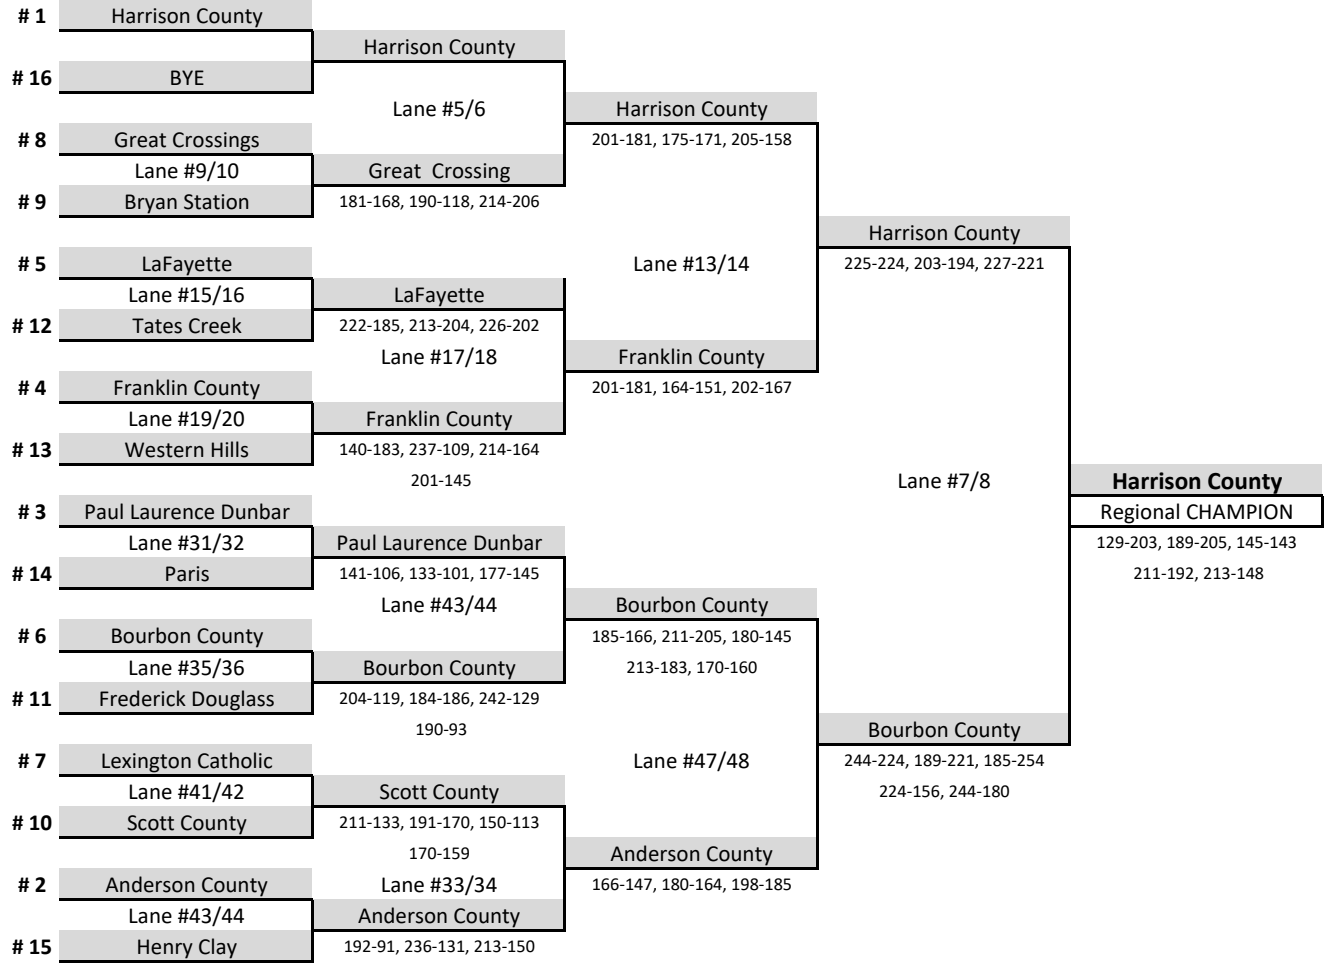

Boys Team Championship Bracket

Region: 7

Date: 1/24/2024

Boys	School	Team 1	Team 2	Total
1	Harrison County	589	661	1250
2	Anderson County	572	638	1210
3	Paul Laurence Dunbar	634	536	1170
4	Franklin County	537	564	1101
5	LaFayette	599	484	1083
6	Bourbon County	560	510	1070
7	Lexington Catholic	519	487	1006
8	Great Crossings	486	495	981
9	Bryan Station	465	506	971
10	Scott County	484	485	969
11	Frederick Douglass	376	551	927
12	Tates Creek	408	436	844
13	Western Hills	394	384	778
14	Paris	335	406	741
15	Henry Clay	376	310	686
16	BYE			0