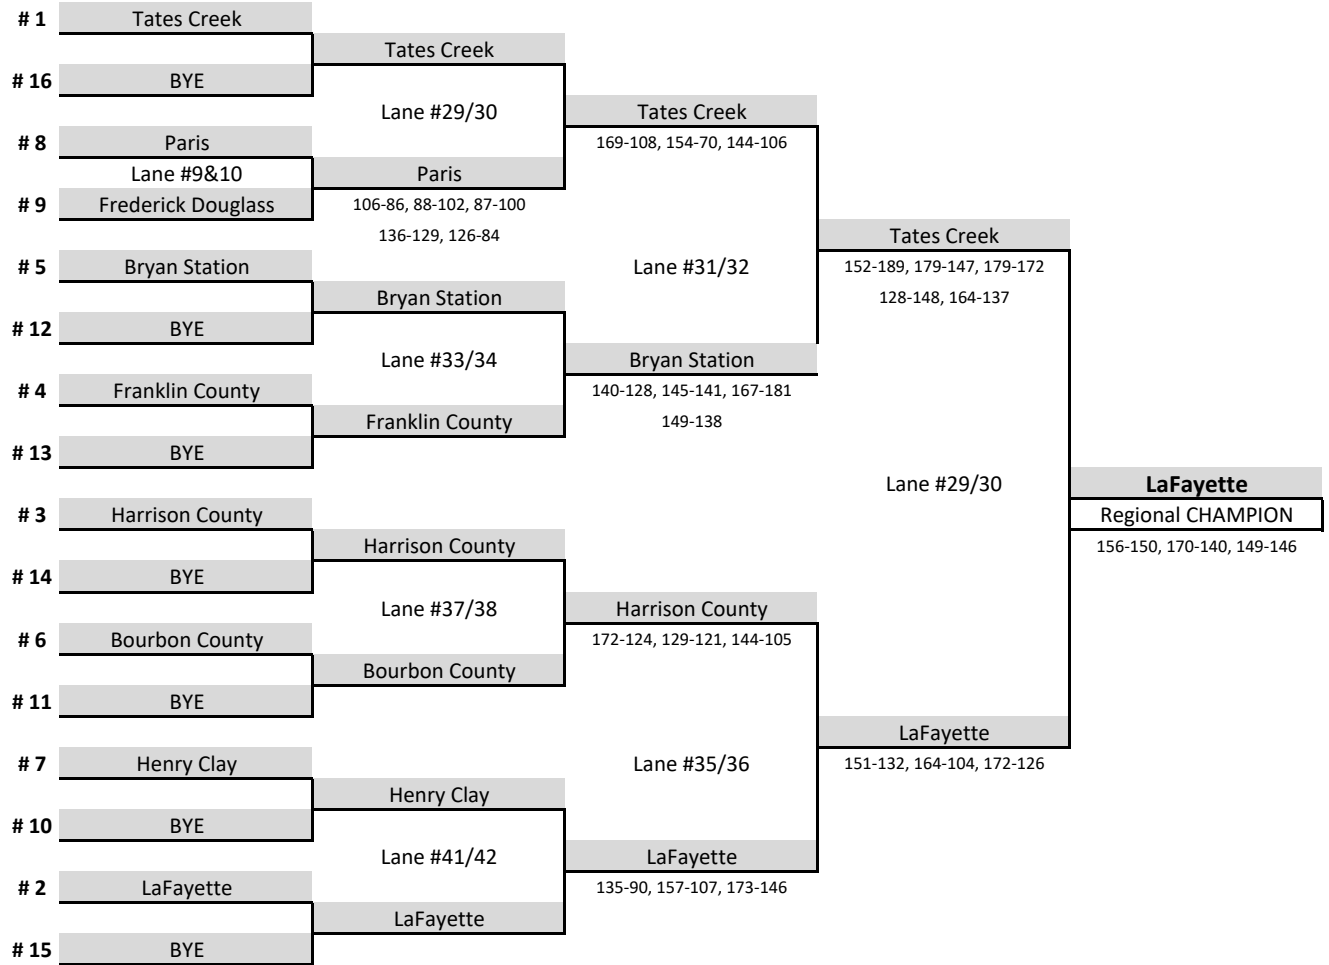

# Singles Step Bracket

Region:

7

Date:

1/25/2024

Boys:

# Boys Team Championship Bracket

Region: 7

Date: 1/24/2024

Boys	School	Team 1	Team 2	Total
1	Harrison County	589	661	1250
2	Anderson County	572	638	1210
3	Paul Laurence Dunbar	634	536	1170
4	Franklin County	537	564	1101
5	LaFayette	599	484	1083
6	Bourbon County	560	510	1070
7	Lexington Catholic	519	487	1006
8	Great Crossings	486	495	981
9	Bryan Station	465	506	971
10	Scott County	484	485	969
11	Frederick Douglass	376	551	927
12	Tates Creek	408	436	844
13	Western Hills	394	384	778
14	Paris	335	406	741
15	Henry Clay	376	310	686
16	BYE			0

# Girls Team Championship Bracket

Region: 7

Date: 1/24/2024

Girls	School	Team 1	Team 2	Total
1	Tates Creek	642	355	997
2	LaFayette	508	463	971
3	Harrison County	470	479	949
4	Franklin County	431	438	869
5	Bryan Station	482	347	829
6	Bourbon County	384	405	789
7	Henry Clay	407	290	697
8	Paris	366	269	635
9	Frederick Douglass	245	302	547
10	BYE			0
11	BYE			0
12	BYE			0
13	BYE			0
14	BYE			0
15	BYE			0
16	BYE			0