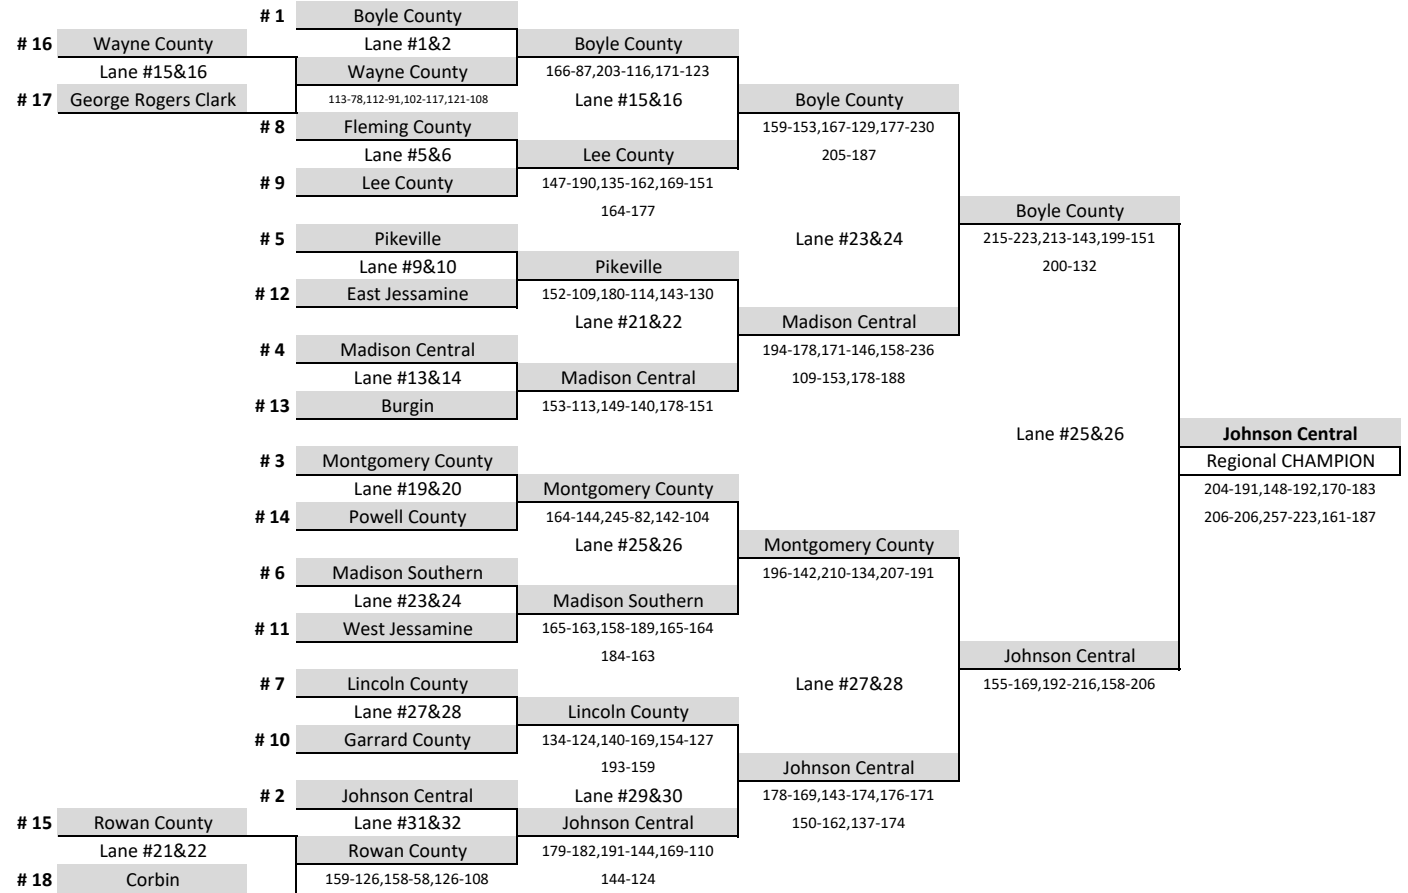

Boys Team Championship Bracket

Region: 8

Date: 1/25/2024

Boys	School	Team 1	Team 2	Total
1	Boyle County	618	536	1154
2	Johnson Central	582	561	1143
3	Montgomery County	540	498	1038
4	Madison Central	597	432	1029
5	Pikeville	490	512	1002
6	Madison Southern	500	456	956
7	Lincoln County	503	437	940
8	Fleming County	463	455	918
9	Lee County	496	396	892
10	Garrard County	441	437	878
11	West Jessamine	459	392	851
12	East Jessamine	416	328	744
13	Burgin	389	305	694
14	Powell County	357	327	684
15	Rowan County	295	375	670
16	Wayne County	332	319	651
17	George Rogers Clark	399	246	645
18	Corbin	378	223	601