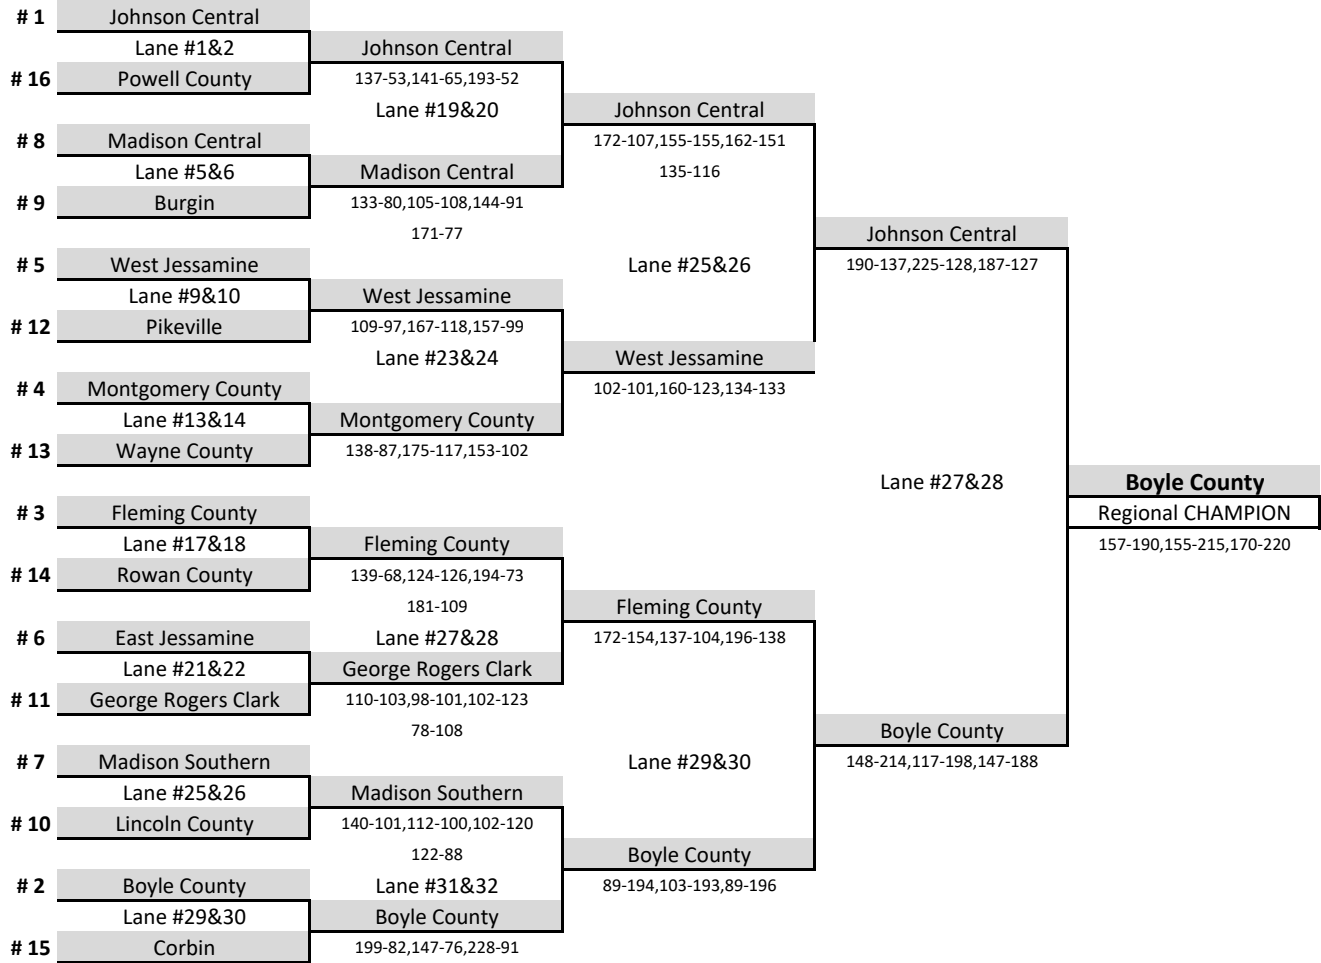

Girls Team Championship Bracket

Region: 8

Date: 1/24/2024

Girls	School	Team 1	Team 2	Total
1	Johnson Central	518	530	1048
2	Boyle County	526	506	1032
3	Fleming County	344	456	800
4	Montgomery County	412	360	772
5	West Jessamine	391	349	740
6	East Jessamine	363	362	725
7	Madison Southern	272	360	632
8	Madison Central	371	246	617
9	Burgin	284	330	614
10	Lincoln County	381	230	611
11	George Rogers Clark	348	240	588
12	Pikeville	296	288	584
13	Wayne County	347	231	578
14	Rowan County	324	212	536
15	Corbin	245	188	433
16	Powell County	175	120	295