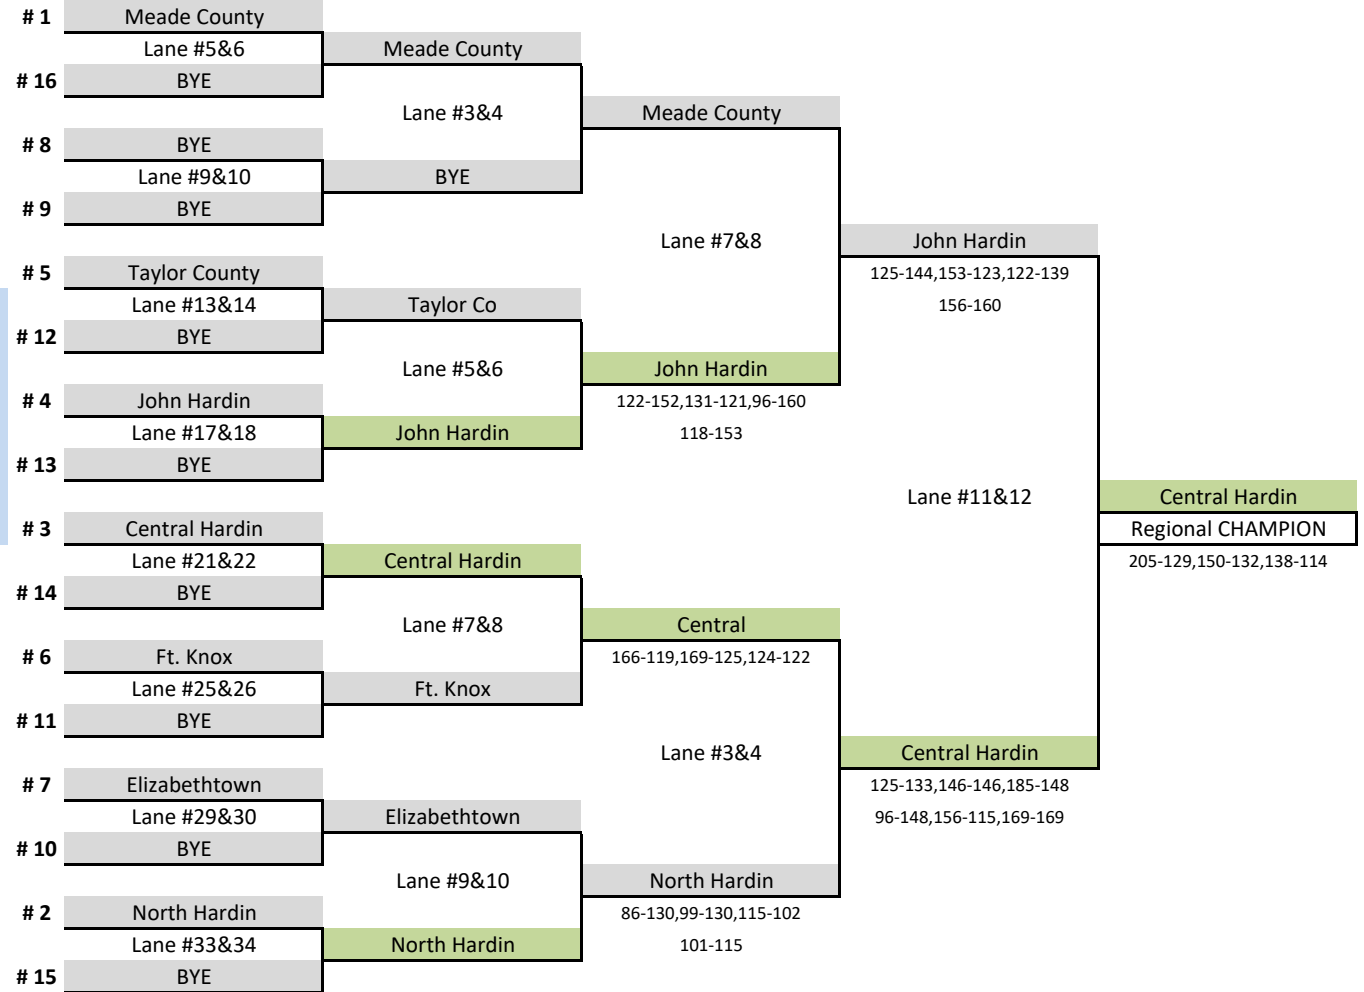

Singles Step Bracket

Region:

Region 2

Date:

23-Jan-25

Girls:

# 4. Austin Bosse (Baker 164)			
Lane #17&18	Cayton Lawhorn (Baker 179)		
# 3. Cayton Lawhorn (Baker 215)	Lane #15&16	Kasin Bishop (Baker 189)	
	# 2. Kasin Bishop (Baker 226)	Lane #13&14	Ty McGuffin
		# 1. Ty McGuffin (Baker 202)	Regional Boys' Champion

Girls Team Championship Bracket

Region: TWO

Date: 1/24/2025

Girls	School	Team 1	Team 2	Total
1	Meade County	447	453	900
2	North Hardin	423	460	883
3	Central Hardin	471	356	827
4	John Hardin	399	393	792
5	Taylor County	404	370	774
6	Ft. Knox	408	340	748
7	Elizabethtown	348	283	631
8	BYE	BYE	BYE	BYE
9	BYE	BYE	BYE	BYE
10	BYE	BYE	BYE	BYE
11	BYE	BYE	BYE	BYE
12	BYE	BYE	BYE	BYE
13	BYE	BYE	BYE	BYE
14	BYE	BYE	BYE	BYE
15	BYE	BYE	BYE	BYE
16	BYE	BYE	BYE	BYE