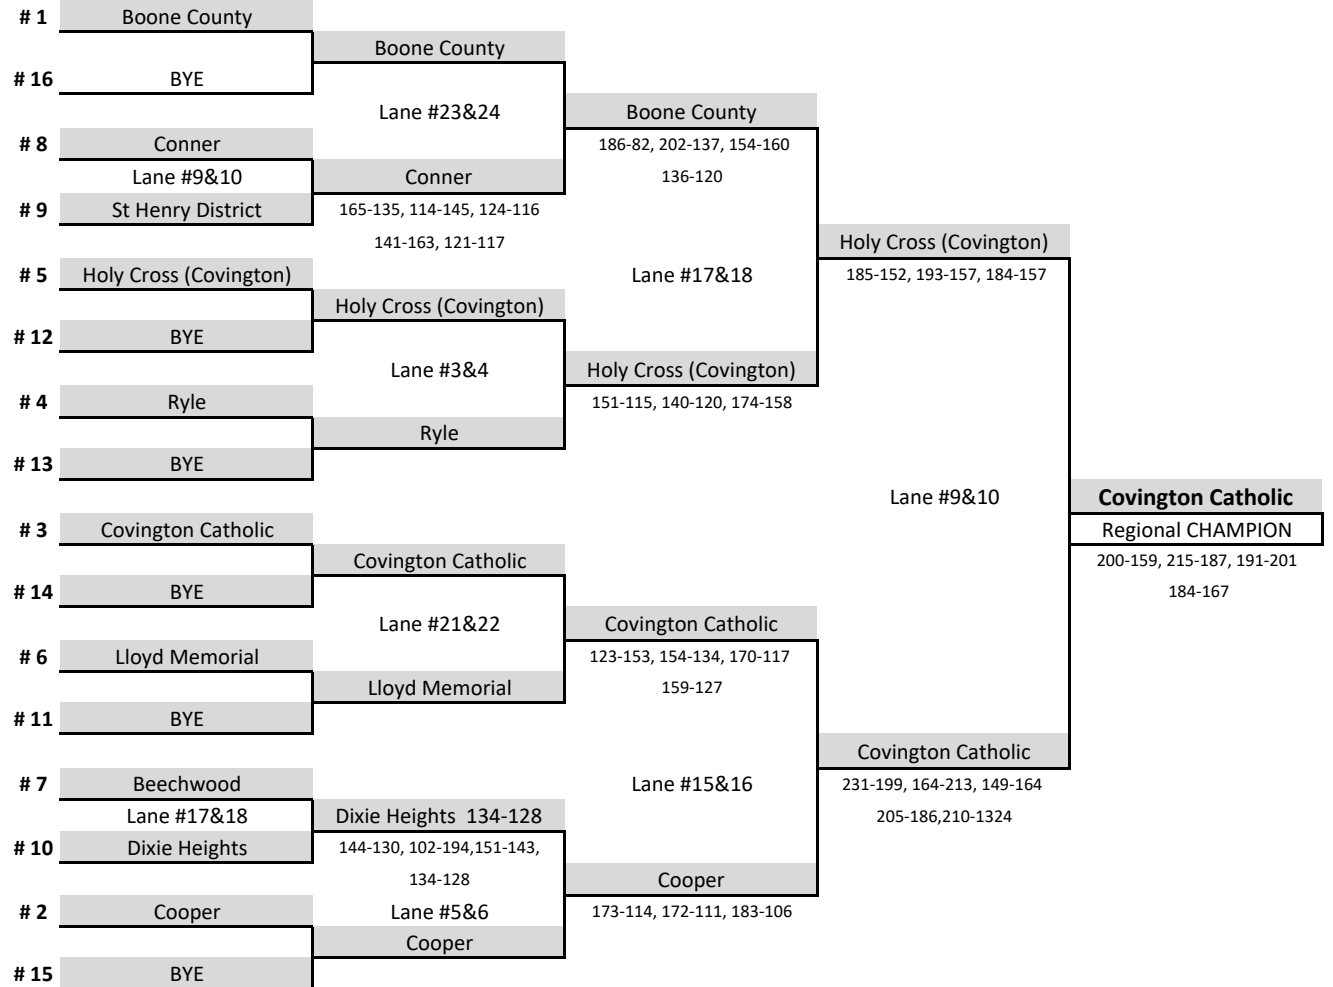

Boys Team Championship Bracket

Region: 6

Date: 1/21/2025

Boys	School	Team 1	Team 2	Total
1	Boone County	593	505	1098
2	Cooper	527	521	1048
3	Covington Catholic	480	563	1043
4	Ryle	528	457	985
5	Holy Cross (Covington)	535	430	965
6	Lloyd Memorial	408	467	875
7	Beechwood	462	395	857
8	Conner	462	371	833
9	St Henry District	414	394	808
10	Dixie Heights	328	379	707
11	BYE			0
12	BYE			0
13	BYE			0
14	BYE			0
15	BYE			0
16	BYE			0