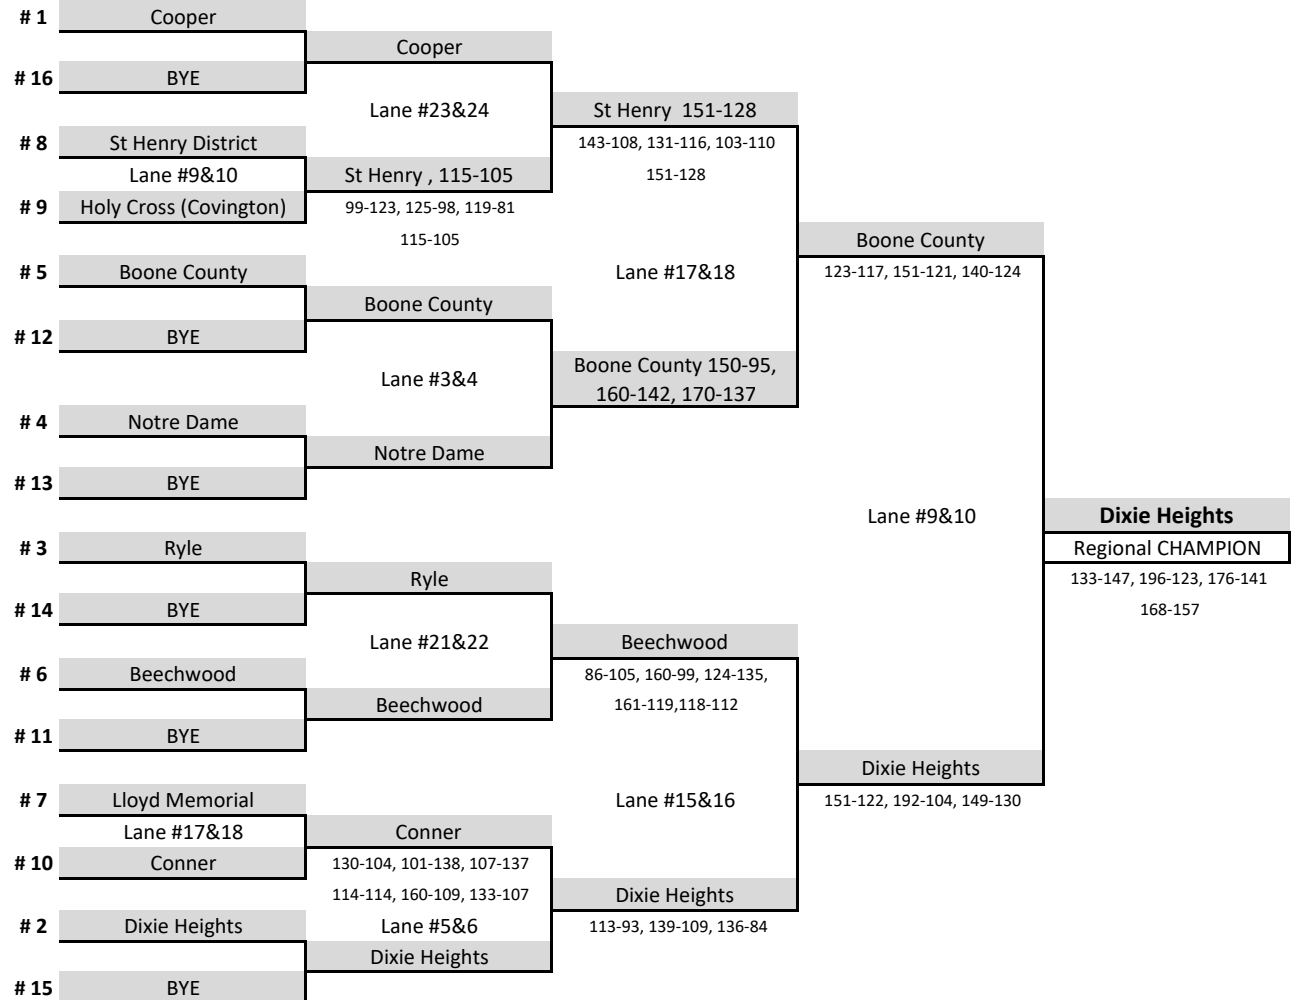

Girls Team Championship Bracket

Region: 6

Date: 1/21/2025

Girls	School	Team 1	Team 2	Total
1	Cooper	454	434	888
2	Dixie Heights	405	424	829
3	Ryle	415	380	795
4	Notre Dame	438	356	794
5	Boone County	439	314	753
6	Beechwood	420	294	714
7	Lloyd Memorial	292	408	700
8	St Henry District	378	315	693
9	Holy Cross (Covington)	369	318	687
10	Conner	287	399	686
11	BYE			0
12	BYE			0
13	BYE			0
14	BYE			0
15	BYE			0
16	BYE			0