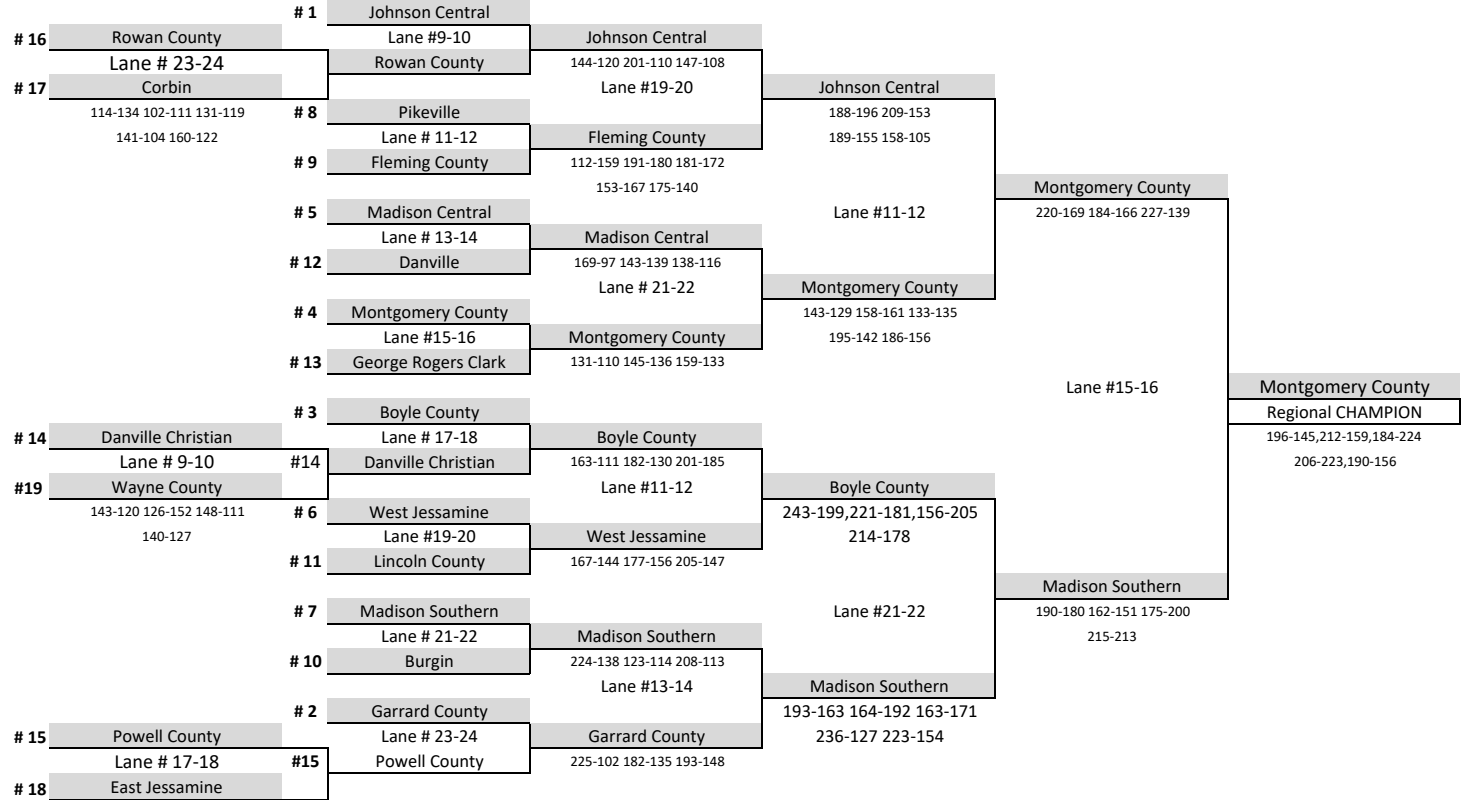

# 4. Keylee Blair - 201 - Johnson Central			
Lane #15&16	# 4. Keylee Blair - 204 - Johnson Central		
# 3. Emma Kondik - 165- Boyle County	Lane #17&18	# 4. Keylee Blair - 190 - Johnson Central	
	# 2. Haven Parnass - 144 - Boyle County	Lane #19&20	#1 Peyton Ramey - Boyle County
		# 1. Peyton Ramey- 205 - Boyle County	Regional Girls' Champion

Boys Team Championship Bracket

Region: 8

Date: 1/30/2025

Boys	School	Team 1	Team 2	Total
1	Johnson Central	531	570	1101
2	Garrard County	549	532	1081
3	Boyle County	645	429	1074
4	Montgomery County	528	545	1073
5	Madison Central	532	540	1072
6	West Jessamine	518	549	1067
7	Madison Southern	585	448	1033
8	Pikeville	426	531	957
9	Fleming County	432	493	925
10	Burgin	518	381	899
11	Lincoln County	382	391	773
12	Danville	407	358	765
13	George Rogers Clark	430	330	760
14	Danville Christian	335	399	734
15	Powell County	445	272	717
16	Rowan County	314	380	694
17	Corbin	354	336	690
18	East Jessamine	344	345	689
19	Wayne County	257	326	583