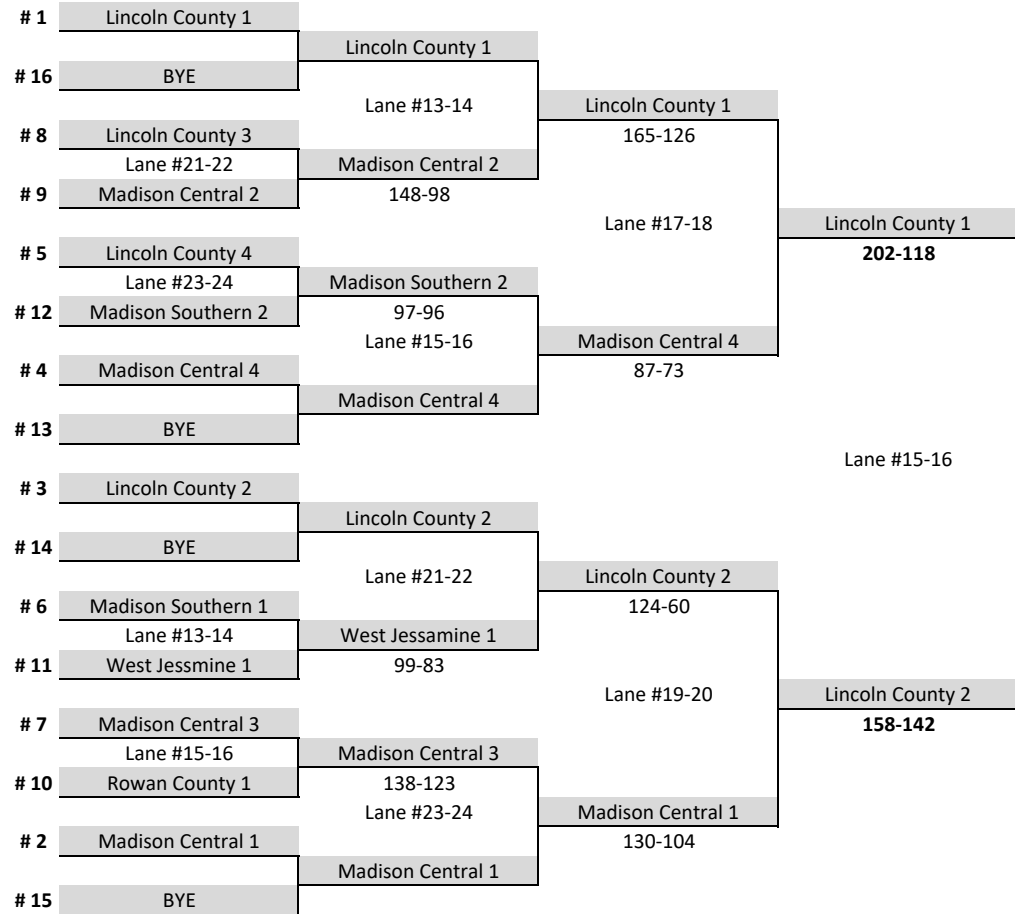

Boys Team Championship Bracket

Region: 8

Date: 1/30/2025

Boys	School	Team 1	Team 2	Total
1	Johnson Central	531	570	1101
2	Garrard County	549	532	1081
3	Boyle County	645	429	1074
4	Montgomery County	528	545	1073
5	Madison Central	532	540	1072
6	West Jessamine	518	549	1067
7	Madison Southern	585	448	1033
8	Pikeville	426	531	957
9	Fleming County	432	493	925
10	Burgin	518	381	899
11	Lincoln County	382	391	773
12	Danville	407	358	765
13	George Rogers Clark	430	330	760
14	Danville Christian	335	399	734
15	Powell County	445	272	717
16	Rowan County	314	380	694
17	Corbin	354	336	690
18	East Jessamine	344	345	689
19	Wayne County	257	326	583

Girls Team Championship Bracket

Region: 8

Date: 1/29/2025

Girls	School	Team 1	Team 2	Total
1	Boyle County	595	528	1123
2	Johnson Central	433	504	937
3	Montgomery County	430	417	847
4	West Jessamine	385	421	806
5	Madison Southern	362	384	746
6	Burgin	405	298	703
7	Rowan County	362	336	698
8	Madison Central	379	313	692
9	Fleming County	300	389	689
10	Pikeville	346	314	660
11	Lincoln County	336	321	657
12	East Jessamine	341	293	634
13	Corbin	272	293	565
14	Wayne County	337	227	564
15	George Rogers Clark	244	290	534
16	BYE			0

Unified Team Bracket

Region: 8

Date: 1/28/2025

Seed Rank	School	Seed Game 1 Score	Seed Game 2 Score	Total
1	Lincoln County 1	172	188	360
2	Madison Central 1	178	178	356
3	Lincoln County 2	141	177	318
4	Madison Central 4	121	118	239
5	Lincoln County 4	87	147	234
6	Madison Southern 1	114	116	230
7	Madison Central 3	105	124	229
8	Lincoln County 3	109	111	220
9	Madison Central 2	111	107	218
10	Rowan County 1	72	90	162
11	West Jessmine 1	77	82	159
12	Madison Southern 2	80	73	153
13	BYE			0
14	BYE			0
15	BYE			0
16	BYE			0