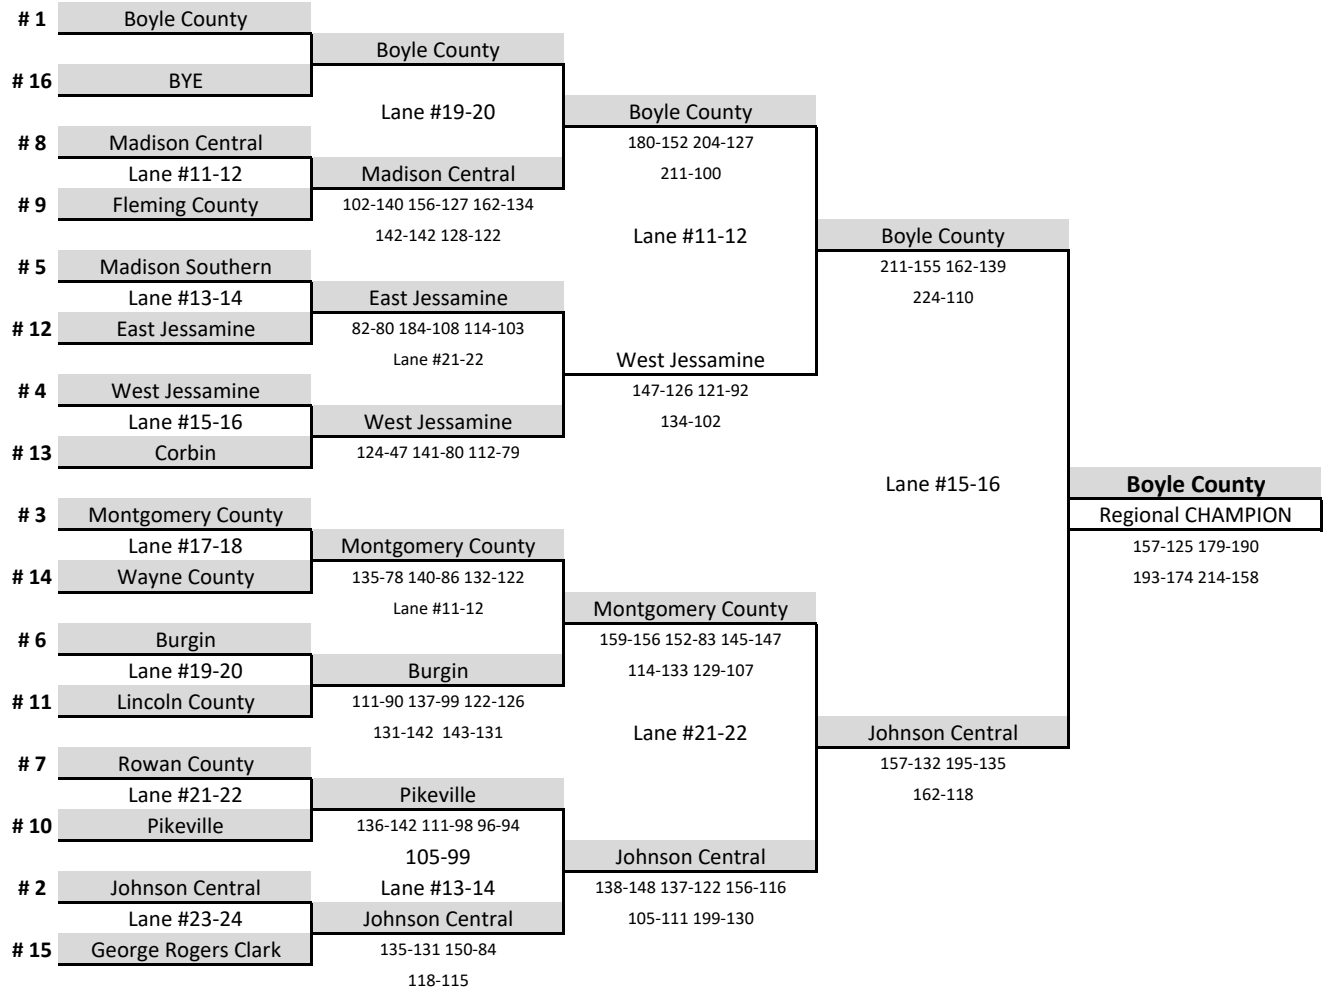

Boys Team Championship Bracket

Region: 8

Date: 1/30/2025

Boys	School	Team 1	Team 2	Total
1	Johnson Central	531	570	1101
2	Garrard County	549	532	1081
3	Boyle County	645	429	1074
4	Montgomery County	528	545	1073
5	Madison Central	532	540	1072
6	West Jessamine	518	549	1067
7	Madison Southern	585	448	1033
8	Pikeville	426	531	957
9	Fleming County	432	493	925
10	Burgin	518	381	899
11	Lincoln County	382	391	773
12	Danville	407	358	765
13	George Rogers Clark	430	330	760
14	Danville Christian	335	399	734
15	Powell County	445	272	717
16	Rowan County	314	380	694
17	Corbin	354	336	690
18	East Jessamine	344	345	689
19	Wayne County	257	326	583

Unified Team Bracket

Region: 8

Date: 1/28/2025

Seed Rank	School	Seed Game 1 Score	Seed Game 2 Score	Total
1	Lincoln County 1	172	188	360
2	Madison Central 1	178	178	356
3	Lincoln County 2	141	177	318
4	Madison Central 4	121	118	239
5	Lincoln County 4	87	147	234
6	Madison Southern 1	114	116	230
7	Madison Central 3	105	124	229
8	Lincoln County 3	109	111	220
9	Madison Central 2	111	107	218
10	Rowan County 1	72	90	162
11	West Jessmine 1	77	82	159
12	Madison Southern 2	80	73	153
13	BYE			0
14	BYE			0
15	BYE			0
16	BYE			0