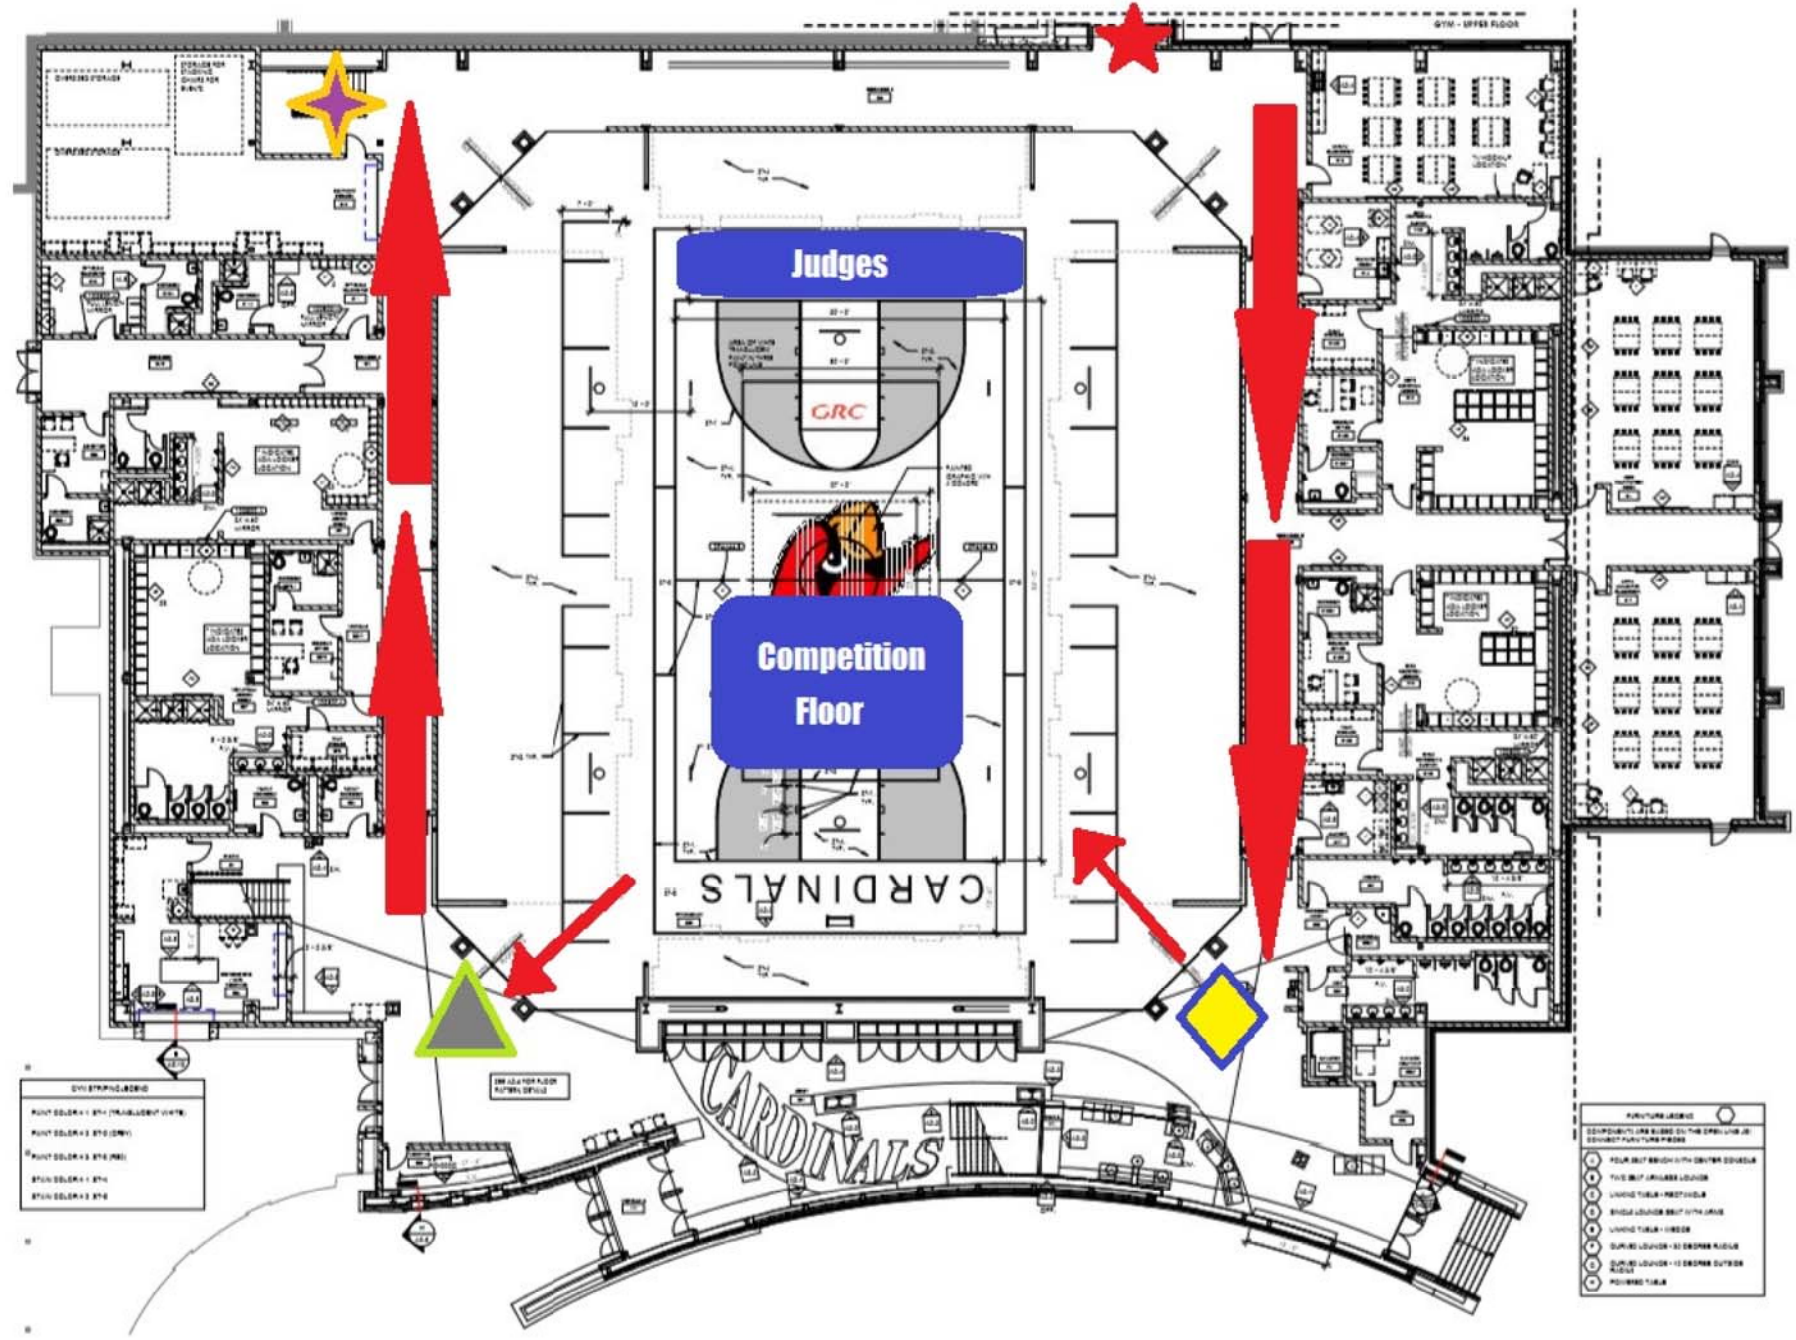

★ Stairway from warm-up room

▲ Exit from Floor

◆ On Deck Area

☆ Stairway to return to warm-up room

GYM STAIRCASES

POINT COLOR - 1 STY (STAIRCASE) WITH
POINT COLOR - 2 STY (STY)
POINT COLOR - 3 STY (STY)
STYL COLOR - 1 STY
STYL COLOR - 2 STY

FURNITURE LEGEND

EQUIPMENT ARE BLUES ON THE OFFLINE AT EQUIPMENT FURNITURE LEGEND

● FOUR SEAT BENCH WITH DRIVER SEAT
● FIVE SEAT DRIVER SEAT
● SINGLE TABLE - FRONT LEGS
● SINGLE TABLE - REAR LEGS
● SINGLE TABLE - WIDER
● SINGLE TABLE - 10 SEATER TABLE
● SINGLE TABLE - 12 SEATER TABLE
● POLISHED TABLE