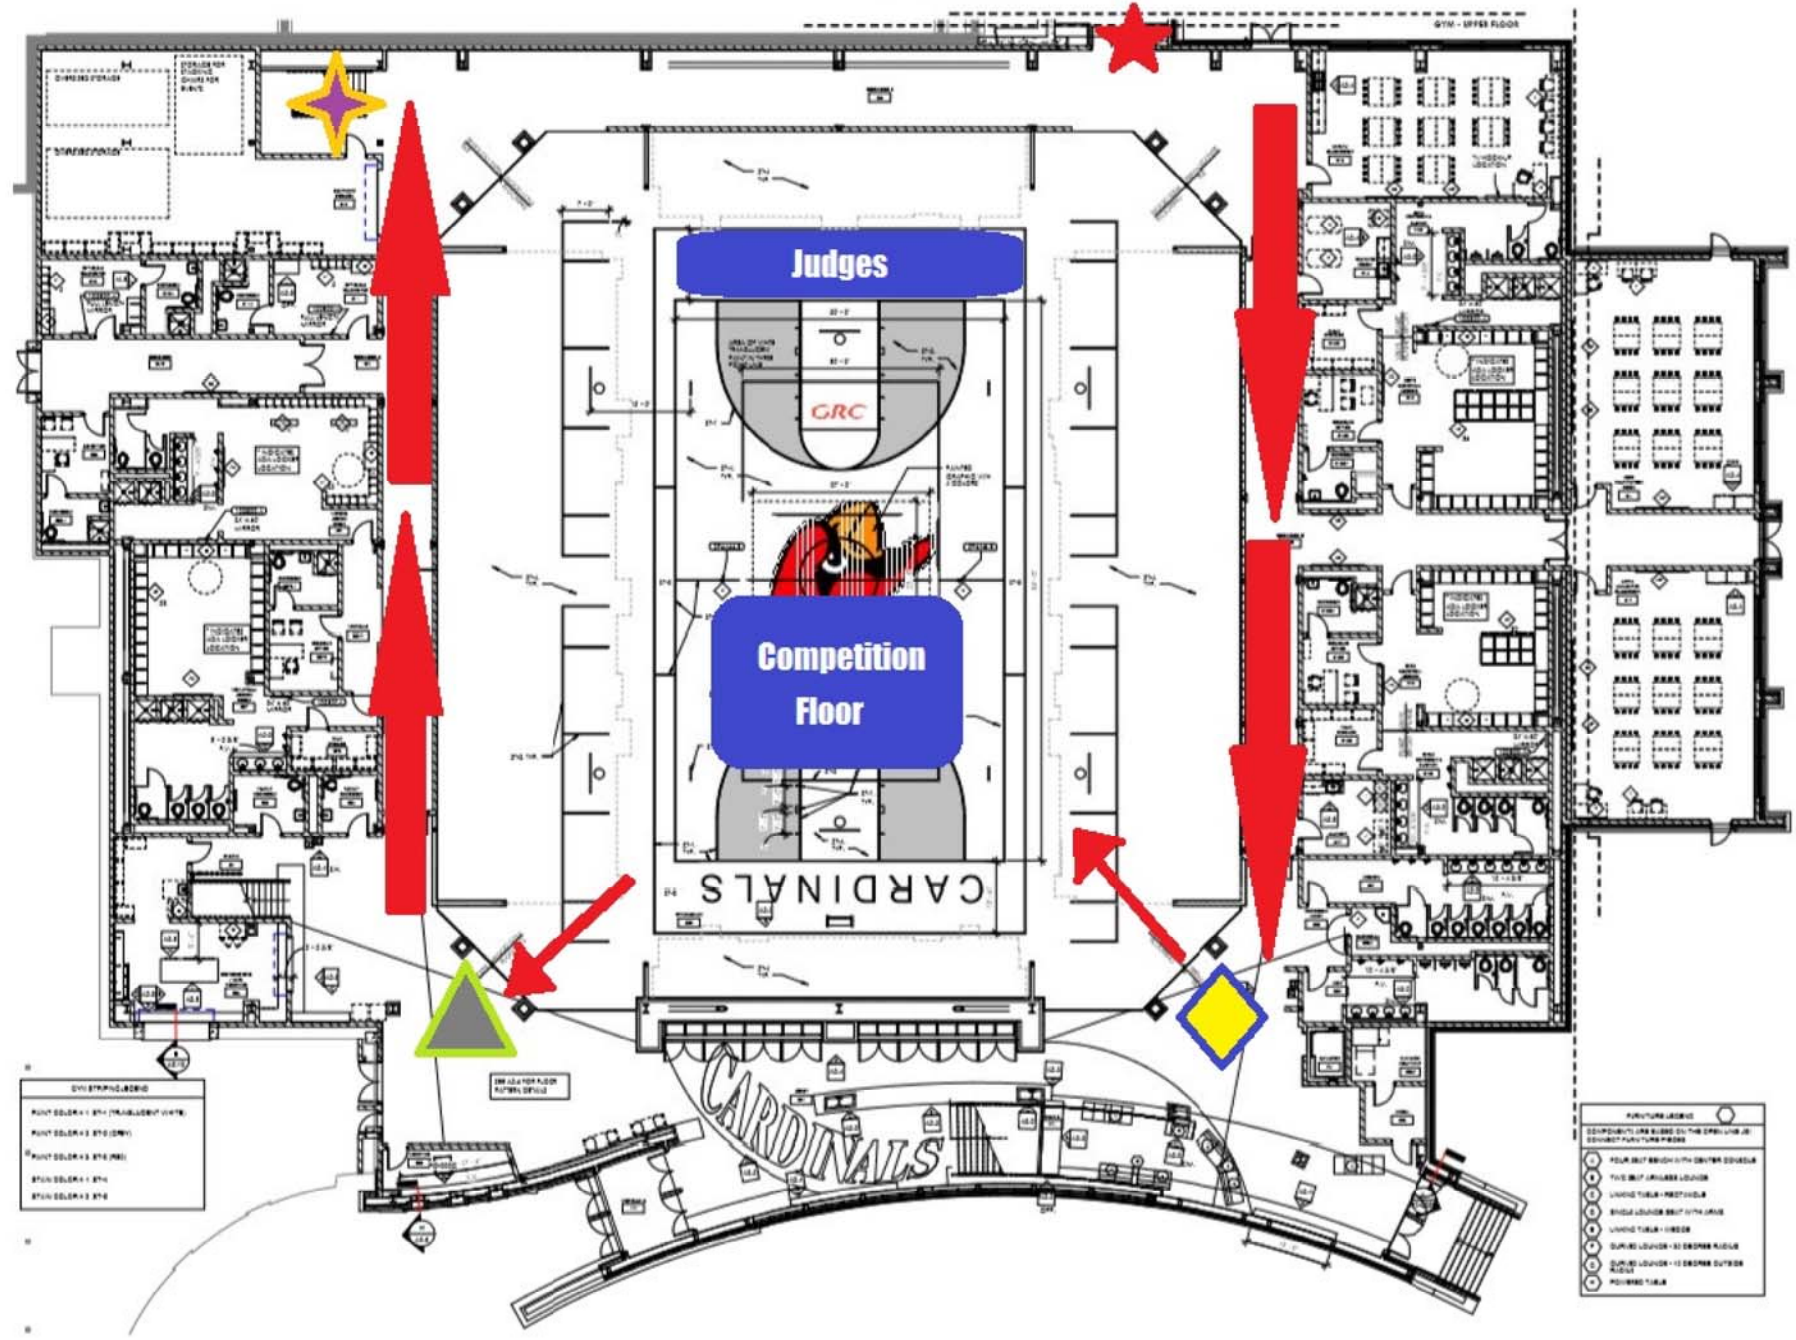

★ Stairway from warm-up room

▲ Exit from Floor

◆ On Deck Area

☆ Stairway to return to warm-up room

GYM STAIRCASES

POINT COLOR - 1 STY (HALLWAY) WITH
POINT COLOR - 2 STY (HALLWAY)
POINT COLOR - 3 STY (HALLWAY)
POINT COLOR - 4 STY (HALLWAY)
POINT COLOR - 5 STY (HALLWAY)

FURNITURE LEGEND

○ EQUIPMENT ONE BLOCK ON THE OFFICE IN COURT FURNITURE PIECE
○ FOUR SEAT BENCH WITH DRIVER SEAT
○ FIVE SEAT JARVIS LOUNGE
○ JARVIS TABLE - FIVE SEAT
○ JARVIS LOUNGE - SEAT WITH JARVIS
○ JARVIS TABLE - THREE
○ JARVIS LOUNGE - 10 SEAT WITH JARVIS
○ JARVIS LOUNGE - 10 SEAT WITH JARVIS
○ POLISHED TILE