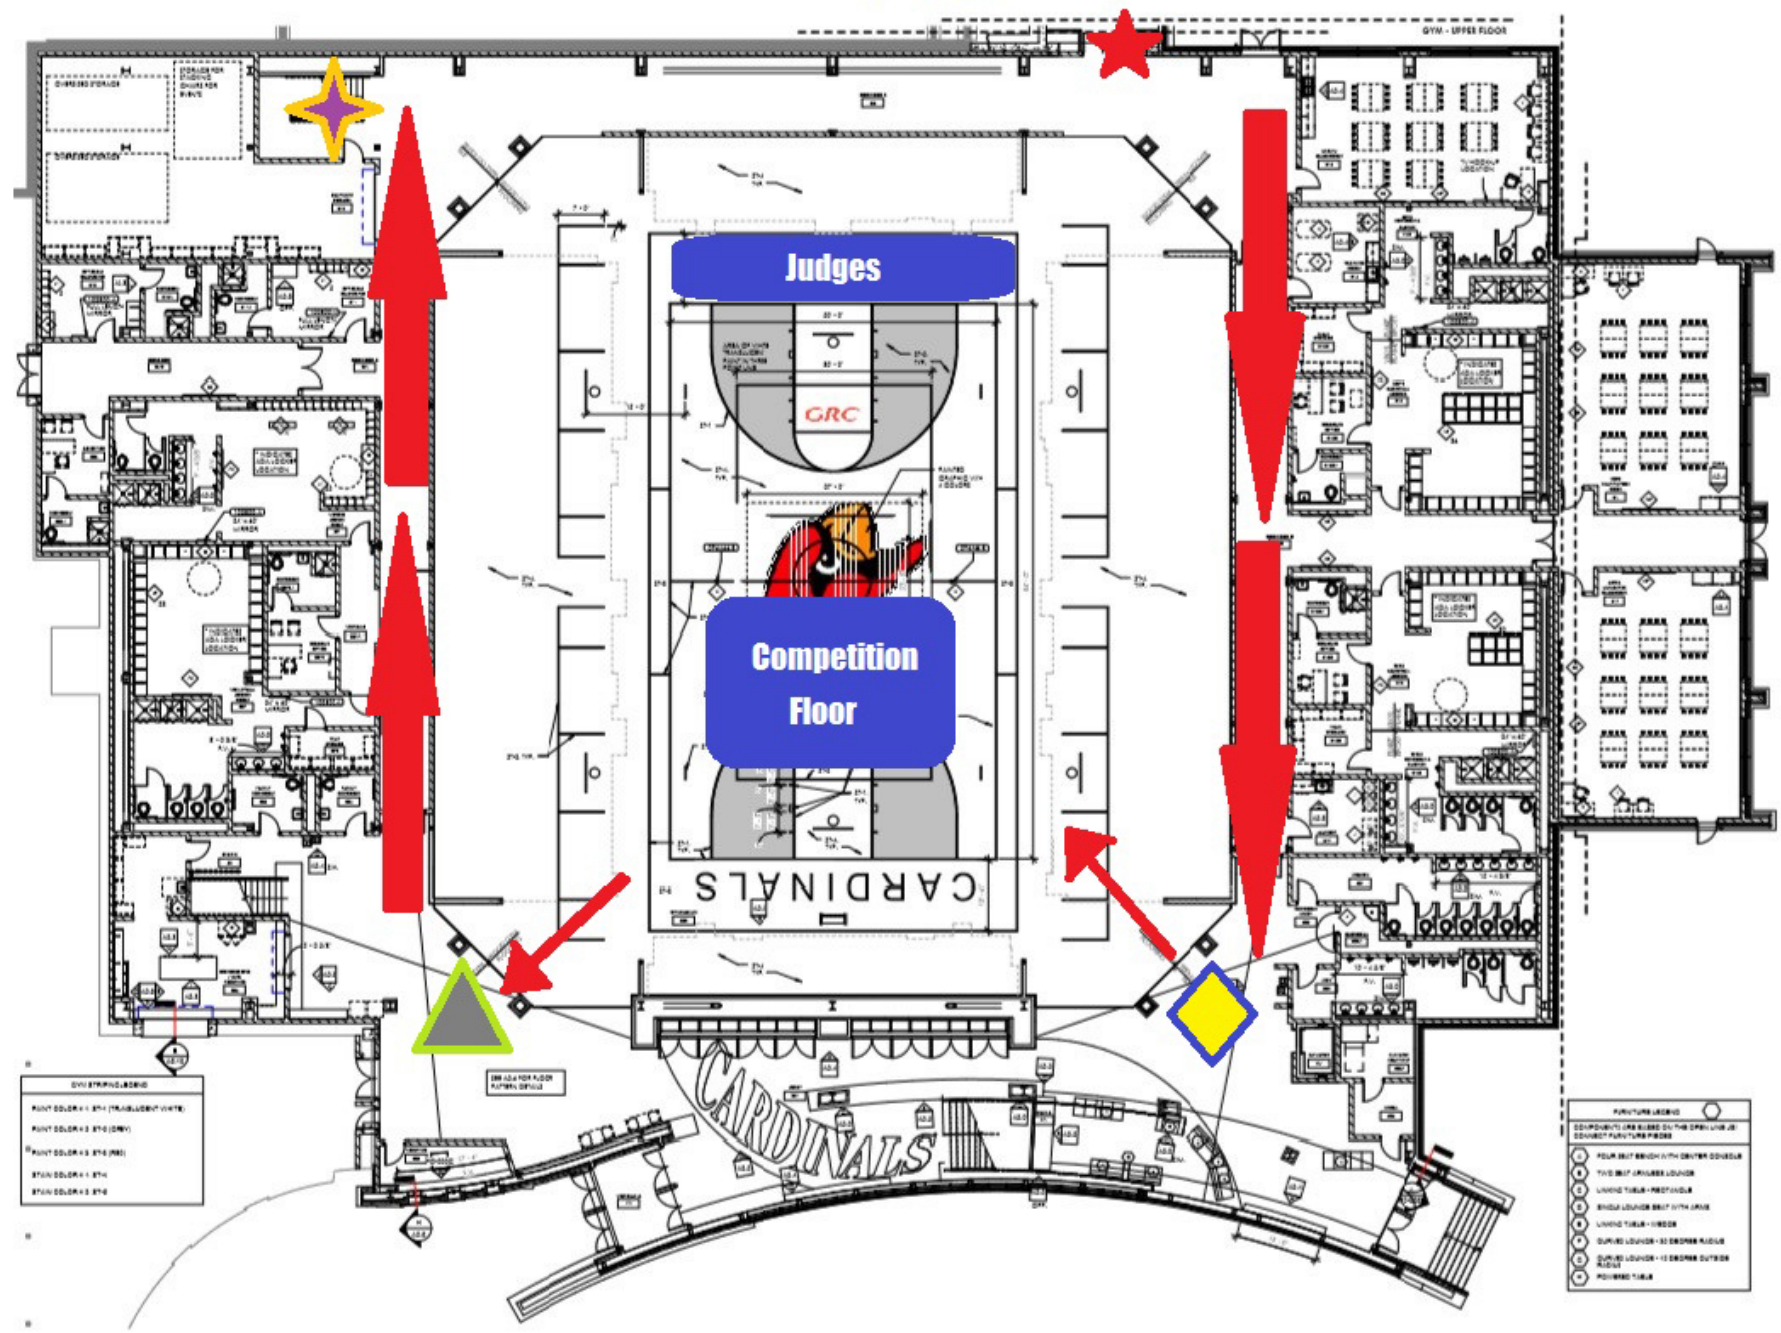

★ Stairway from warm-up room

▲ Exit from Floor

◆ On Deck Area

☆ Stairway to return to warm-up room

PAINT SPECIFICATIONS

POINT COLOR # 1 874 (TRABLER/WHITE)
POINT COLOR # 2 874 (DWB)
POINT COLOR # 3 874 (R6)
STAIN COLOR # 1 874
STAIN COLOR # 2 874

FURNITURE LEGEND

○ EQUIPMENT OR BENCH ON THE SPILLWAY OR EQUIPMENT FURNITURE PIECES
○ FOUR SEAT BENCH WITH DRIVER SIDE
○ TWO SEAT UNILATERAL LOUNGER
○ LIVING TABLE - MESH TABLE
○ BENCH LOUNGER BENCH WITH TABLE
○ LIVING TABLE - WOOD
○ QUARTER LOUNGER - 10 BROWN PLATE
○ QUARTER LOUNGER - 10 BROWN OUTSIDE
○ POLYMER TABLE