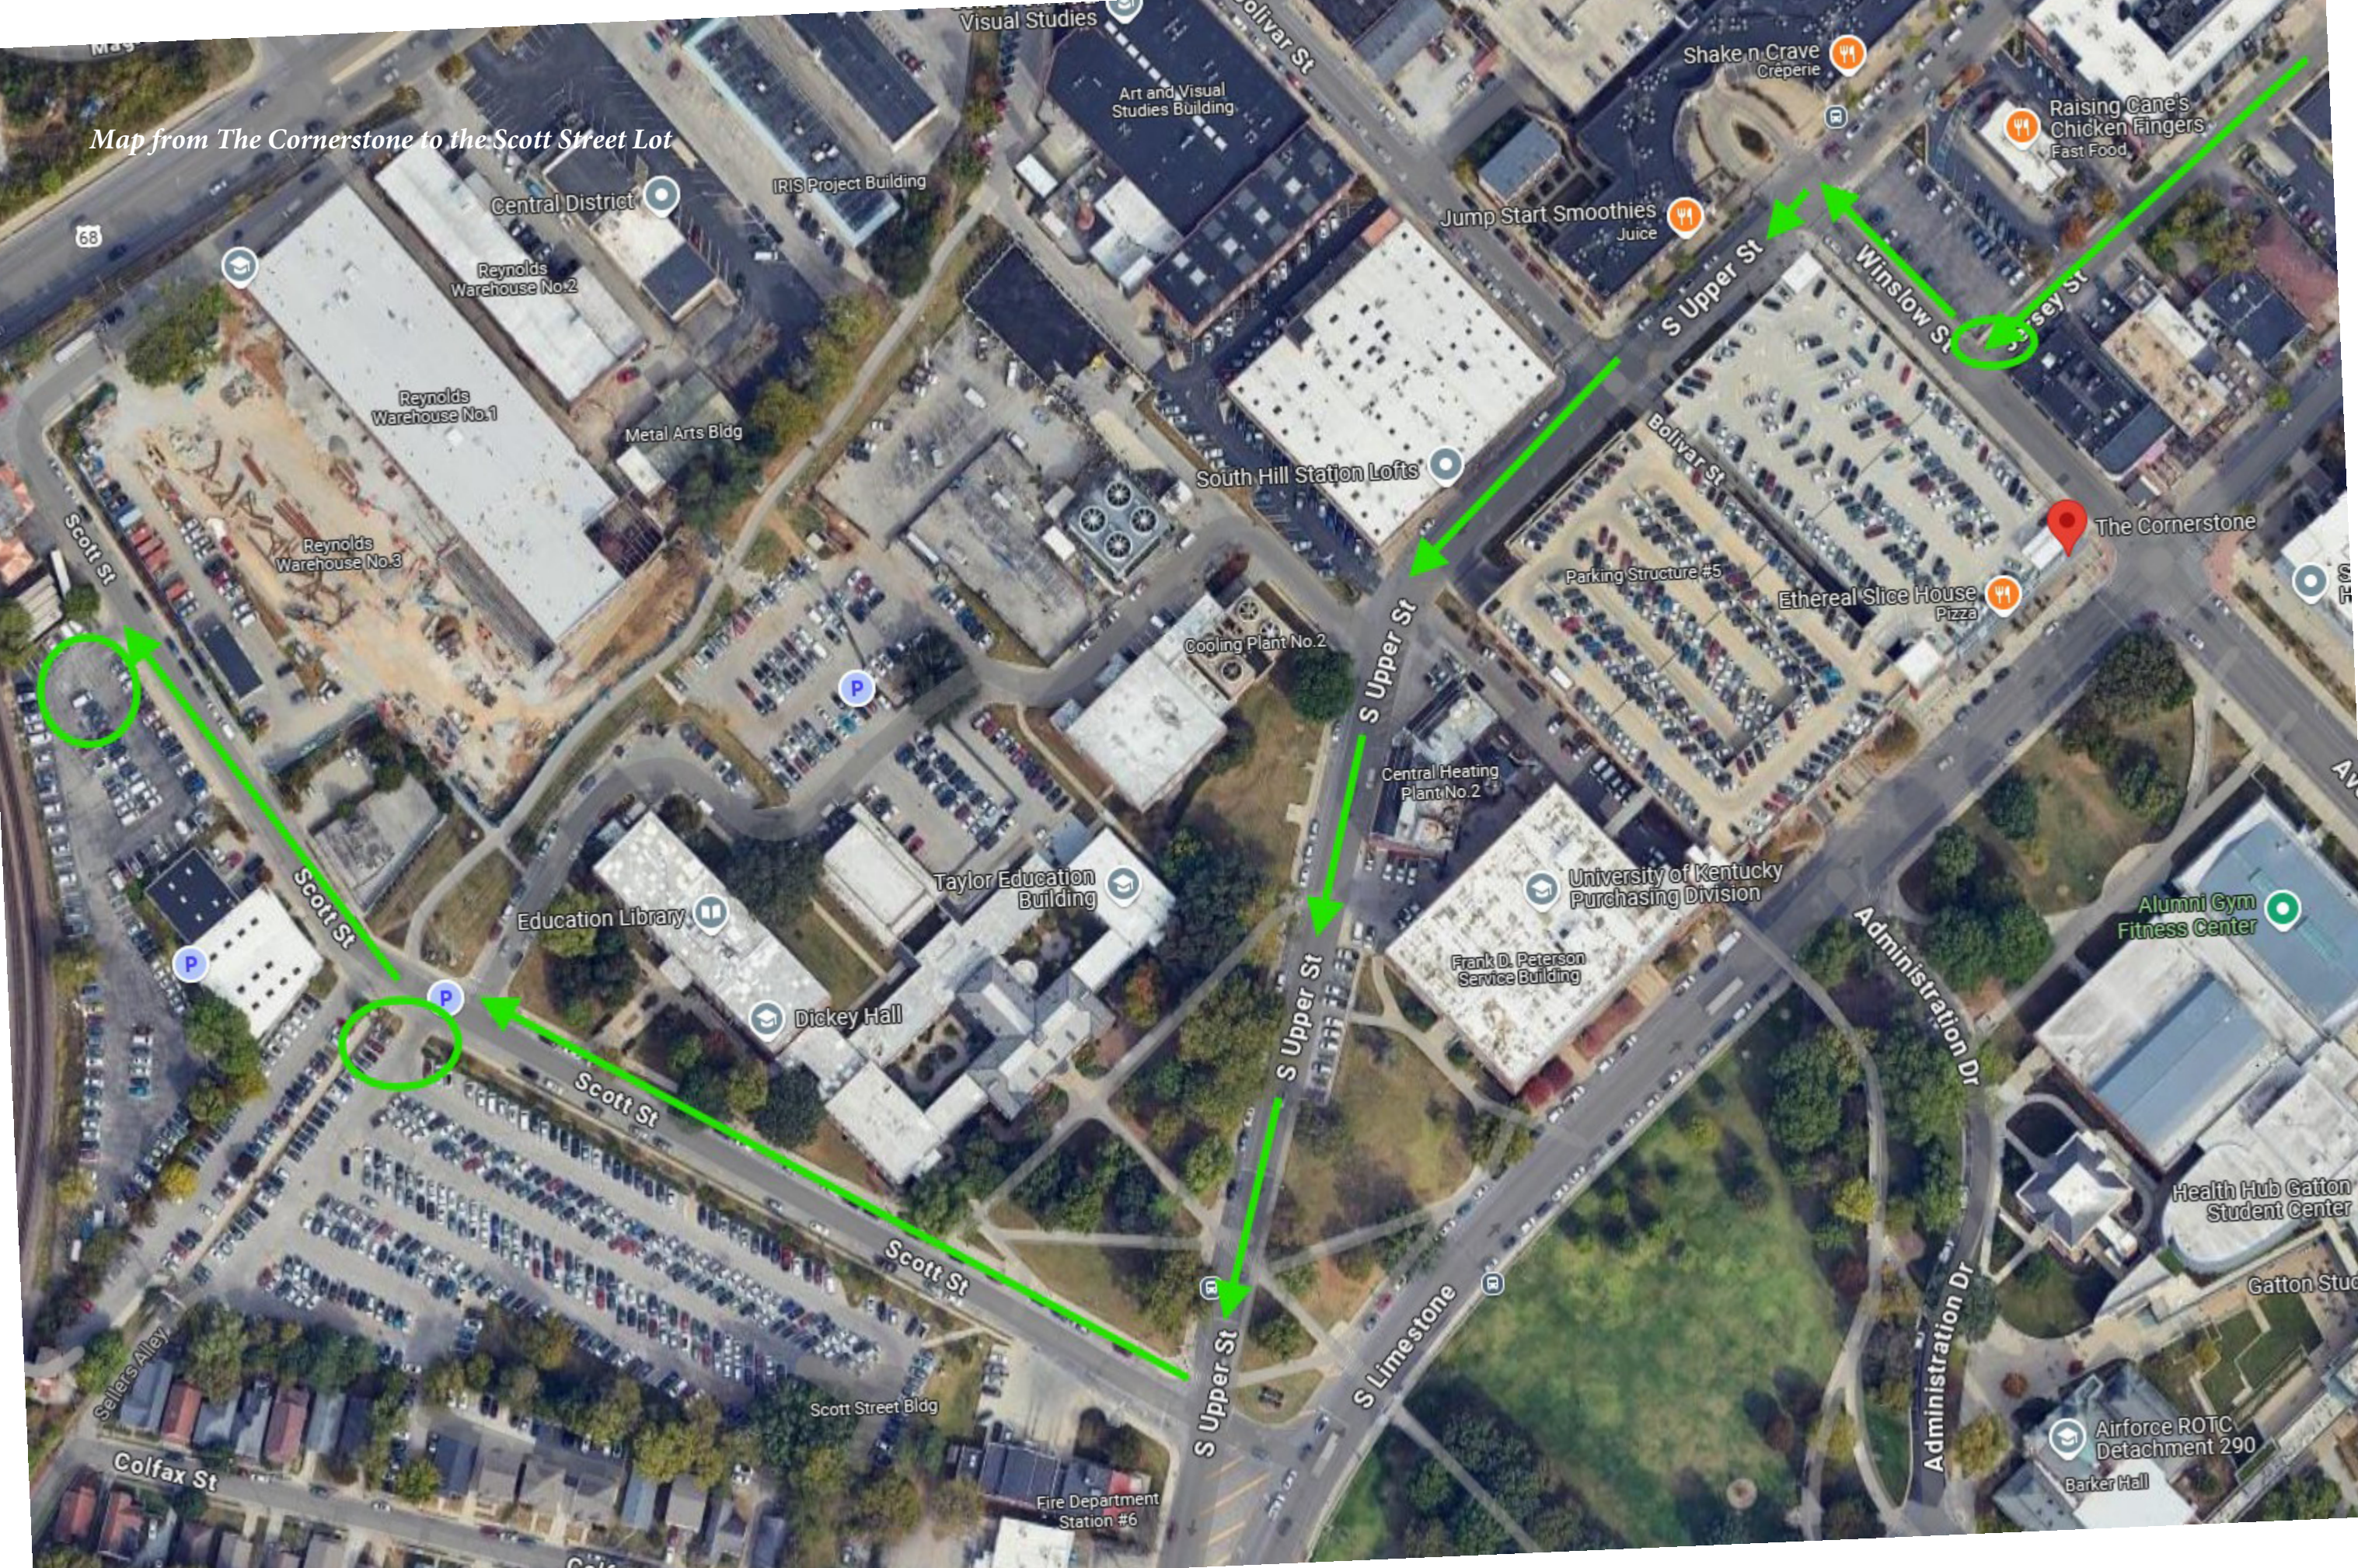

Map from The Cornerstone to the Scott Street Lot

68

Scott St

Scott St

Scott St

Scott St

Colfax St

Bolivar St

S Upper St

S Upper St

S Limestone

S Upper St

Winslow St

Administration Dr

Administration Dr

Central District

Reynolds Warehouse No.2

Reynolds Warehouse No.1

Reynolds Warehouse No.3

Metal Arts Bldg

Education Library

Dickey Hall

Taylor Education Building

Scott Street Bldg

Parking Structure #5

Ethereal Slice House Pizza

Shake n Crave Crêperie

Jump Start Smoothies Juice

Raising Cane's Chicken Fingers Fast Food

The Cornerstone

Alumni Gym Fitness Center

Health Hub Gatton Student Center