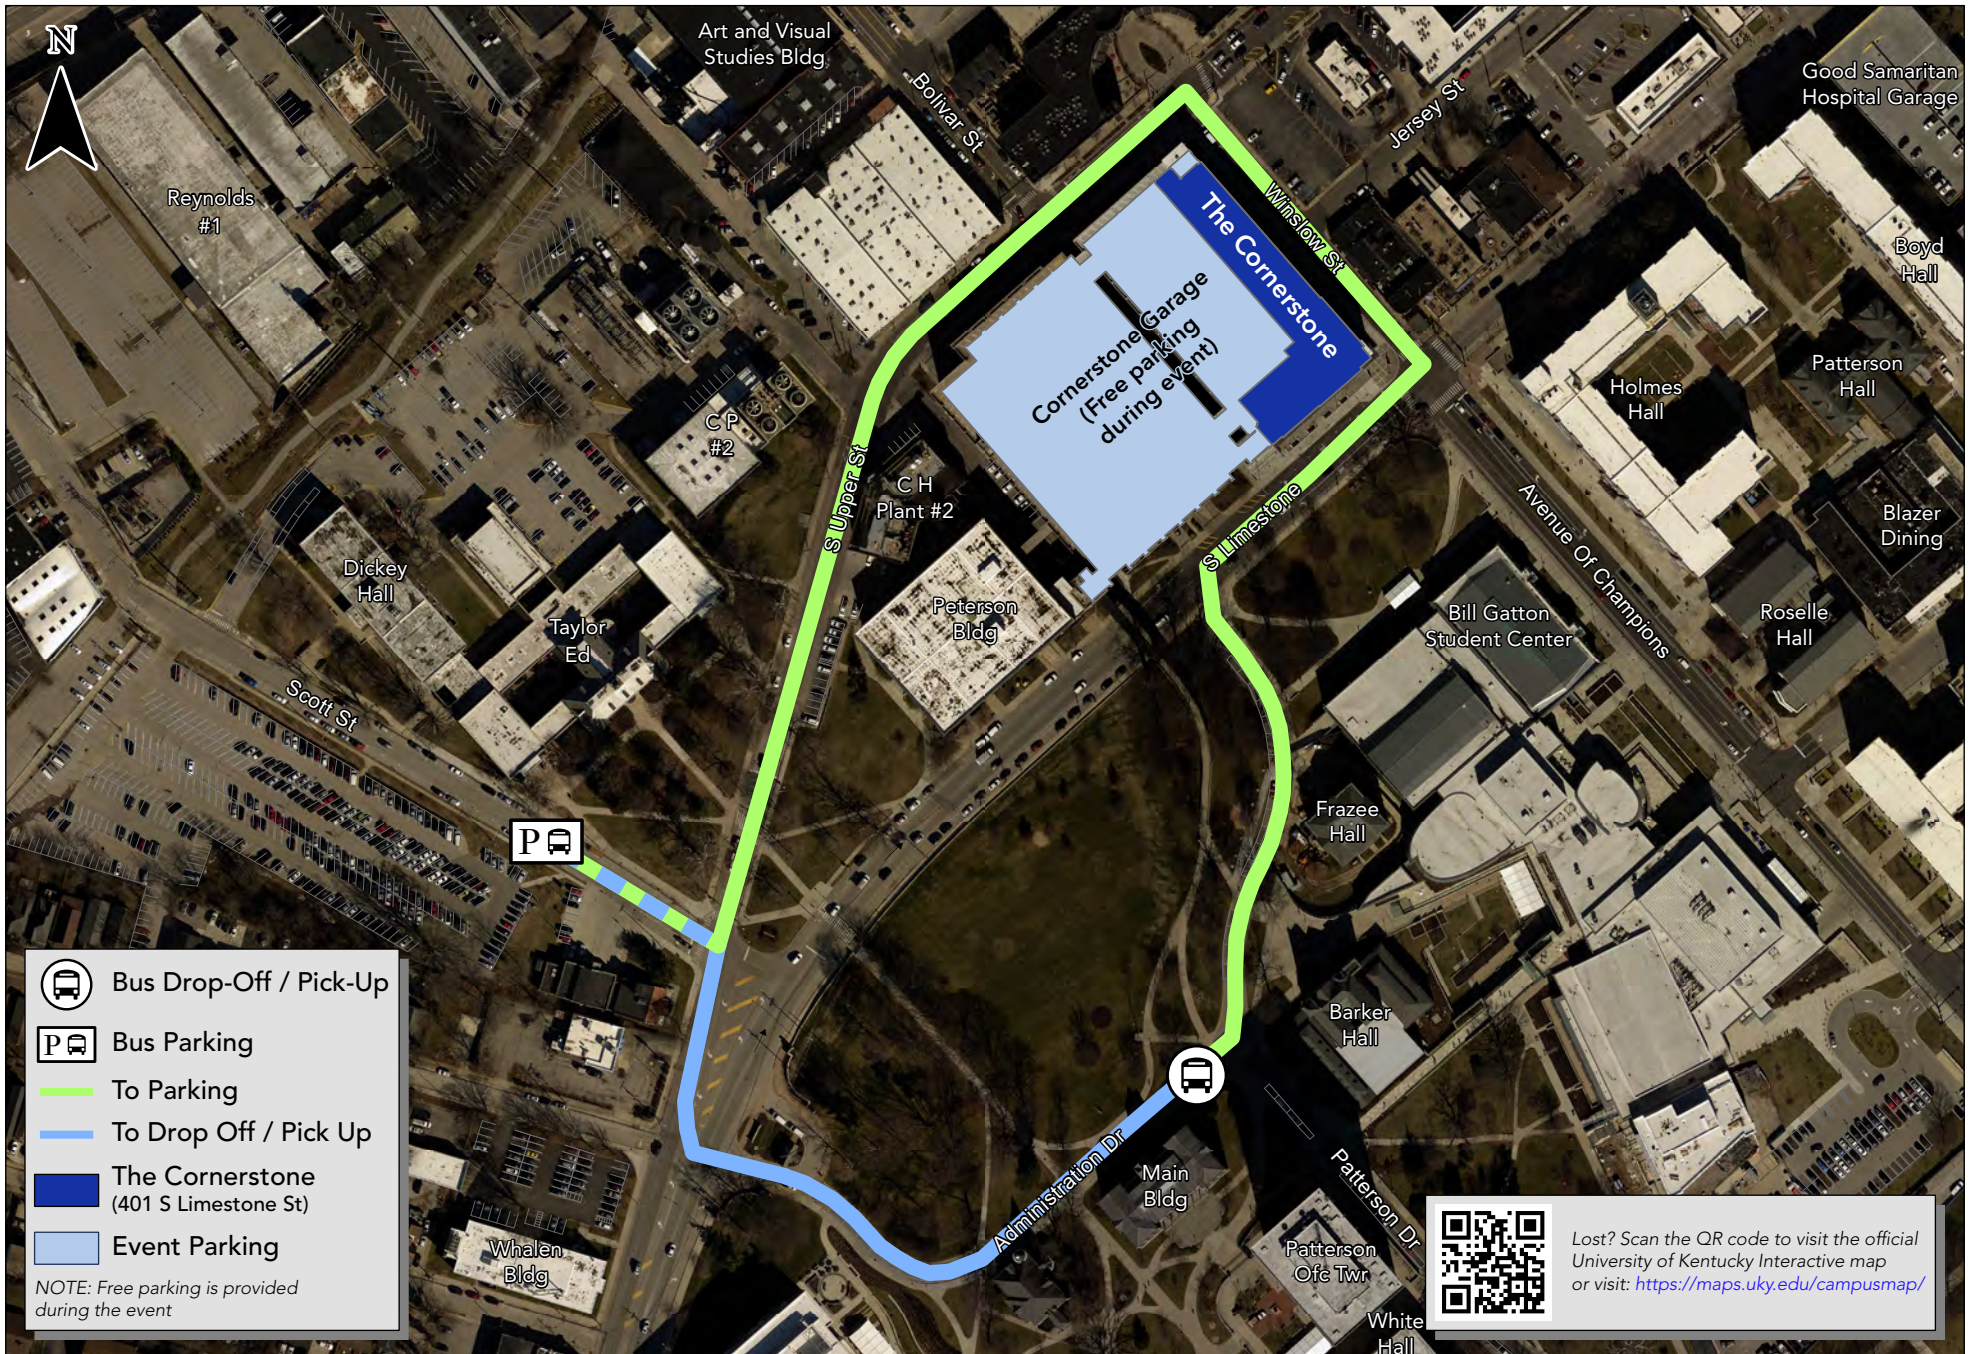

KHSAA Esports Championship presented by PlayVs

Driving Routes

0 225 Feet
Created by UK ITS Information Services
Geospatial.Requests@uky.edu
REV: 20211210

Lost? Scan the QR code to visit the official University of Kentucky Interactive map or visit: <https://maps.uky.edu/campusmap/>