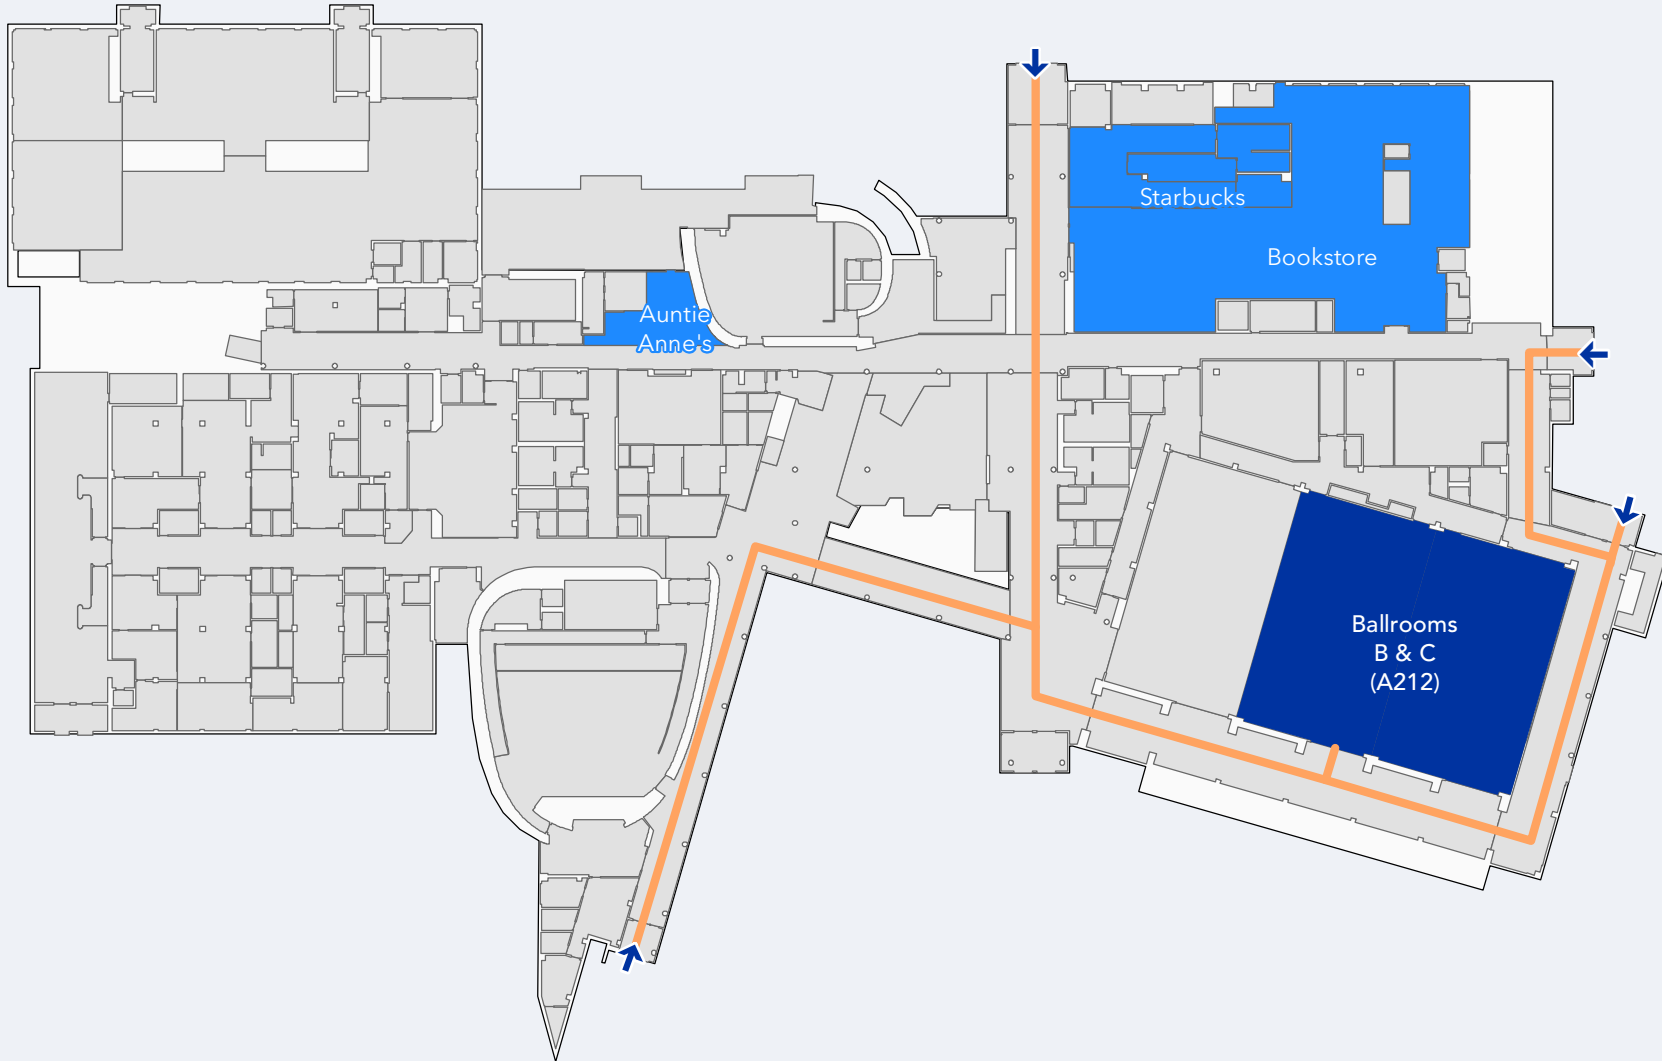

Bill Gatton Student Center Ballroom & Dining Locations

AVE. OF CHAMPIONS SIDE

S. LIMESTONE SIDE

PARKING SIDE

Second Floor

PATTERSON DR. SIDE

Created by UK Facilities Information Services
Geospatial.Requests@uky.edu
REV: 20200124